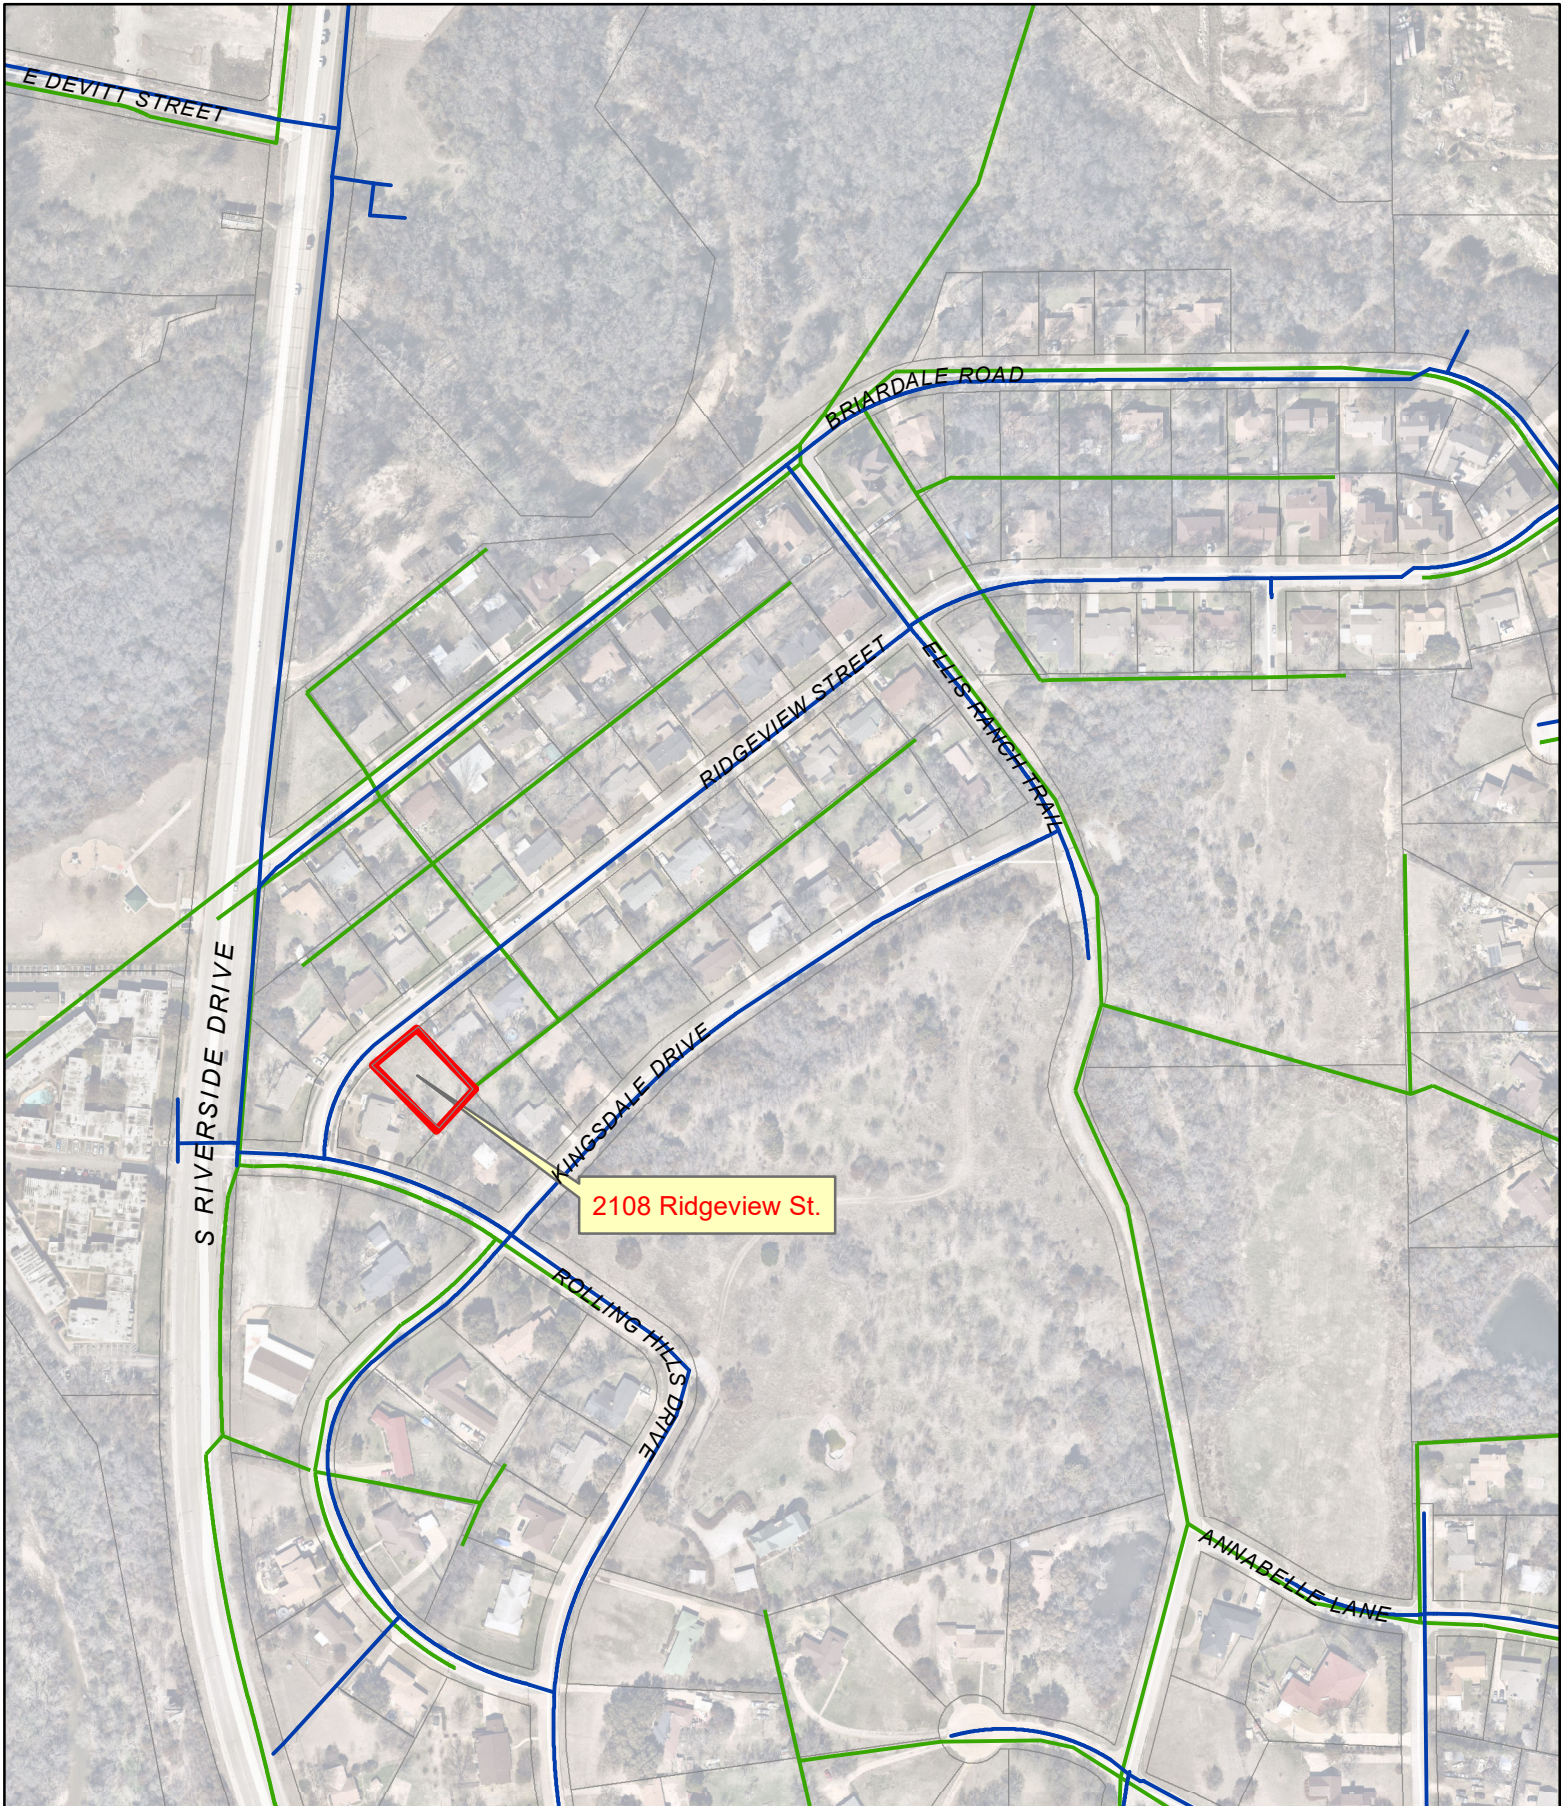

MAYOR AND COUNCIL COMMUNICATION MAP

2108 Ridgeview St

Legend

- Water Main
- Sewer Main