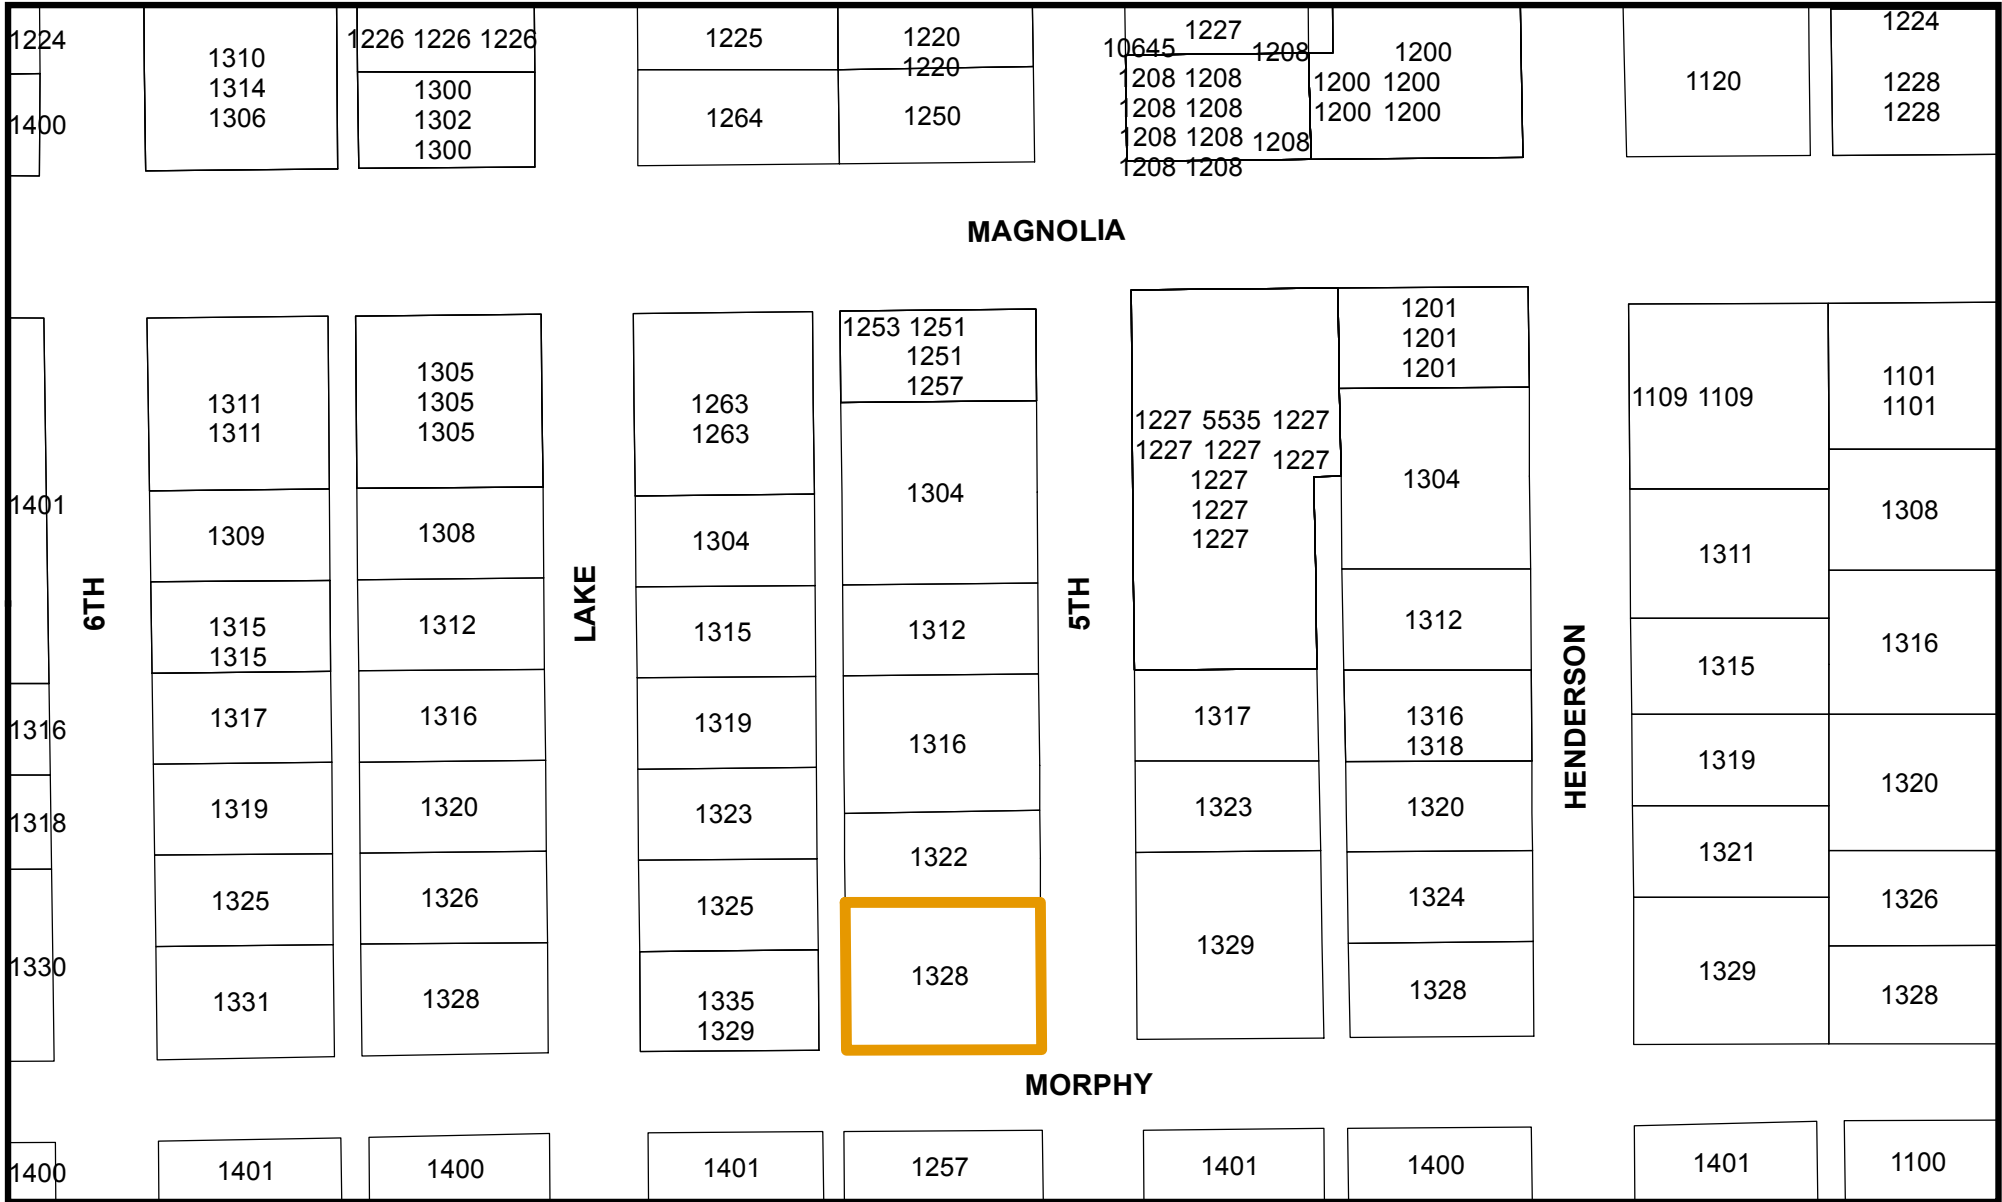

1328 5TH AVENUE HSTE

200 100 0 200 Feet

 This property is located in the Fairmount Historic District.

FORT WORTH