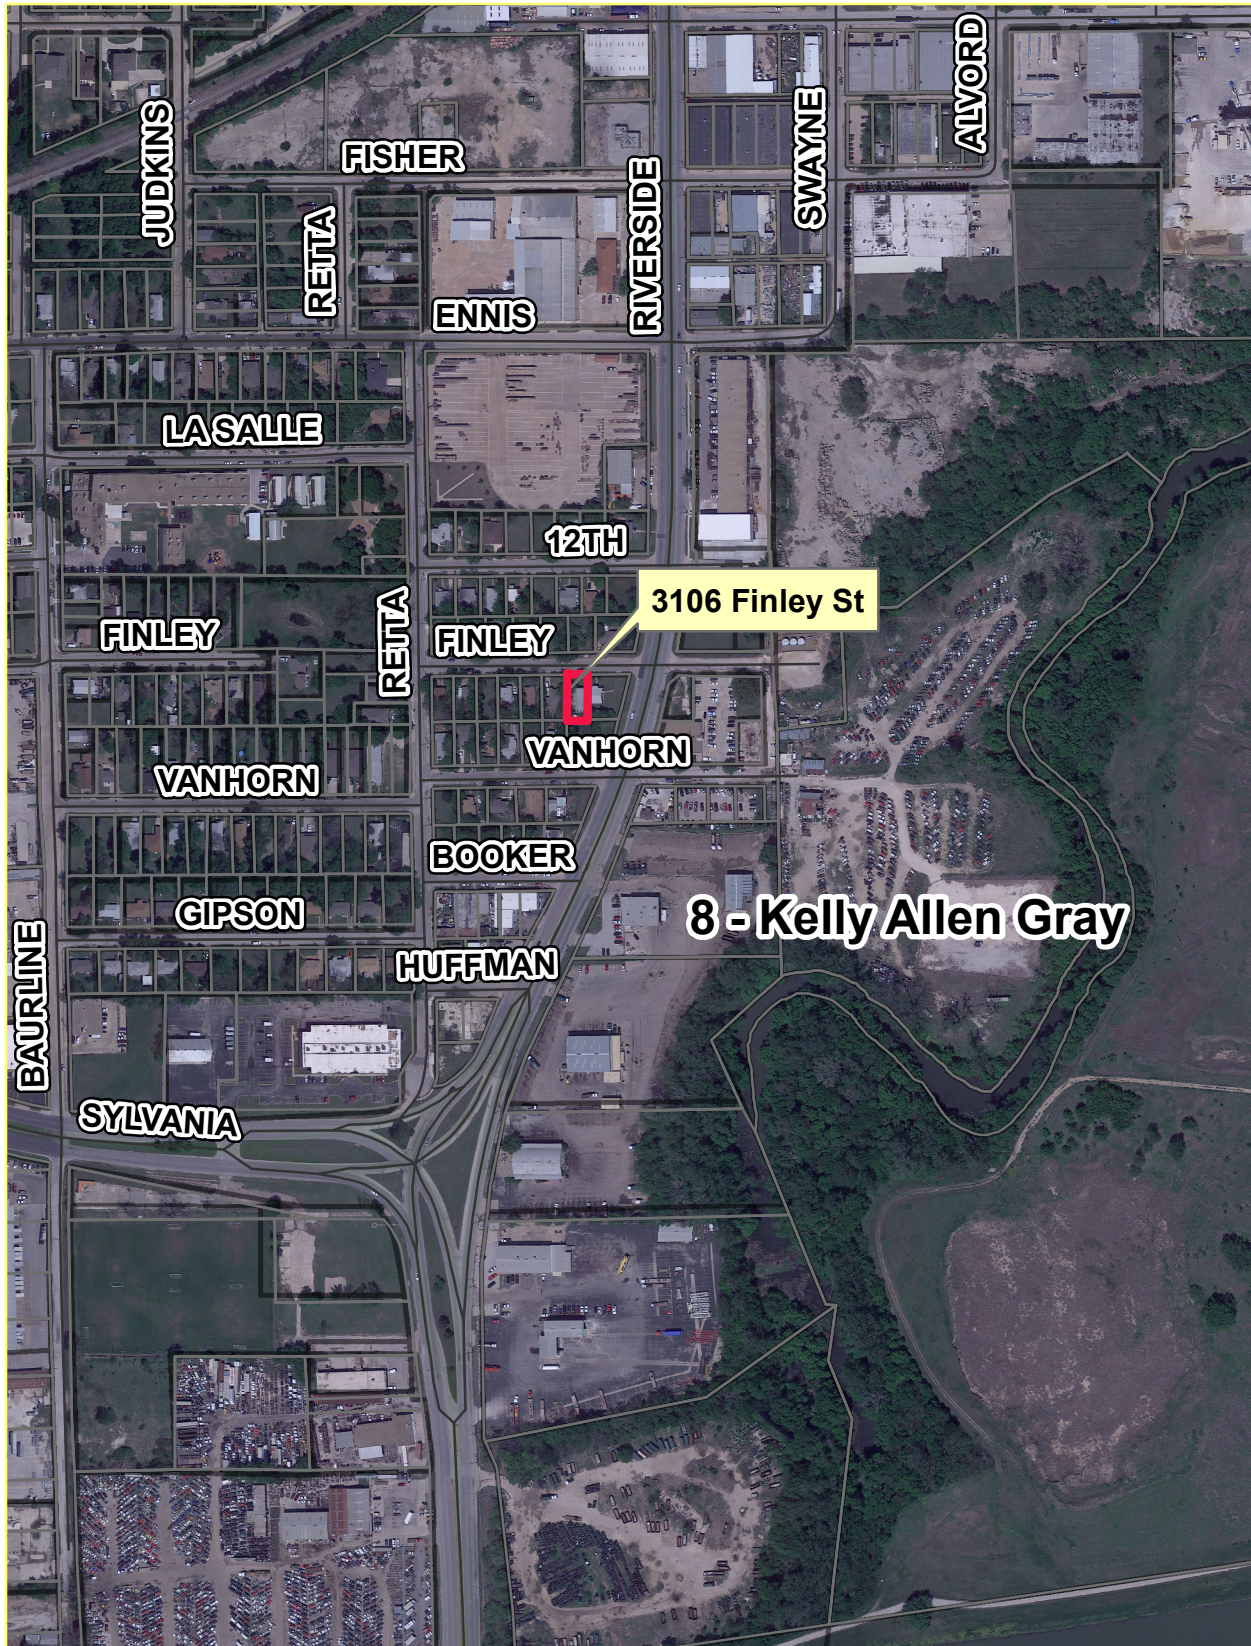

MAYOR & COUNCIL COMMUNICATION MAP
3106 FINLEY ST DIRECT SALE
COUNCIL DISTRICT 8

Copyright 2015 City of Fort Worth. Unauthorized reproduction is a violation of applicable laws. This product is for informational purposes and may not have been prepared for or be suitable for legal, engineering, or surveying purposes. It does not represent an on-the-ground survey and represents only the approximate relative location of property boundaries. The City of Fort Worth assumes no responsibility for the accuracy of said data.

0 175 350 700 Feet