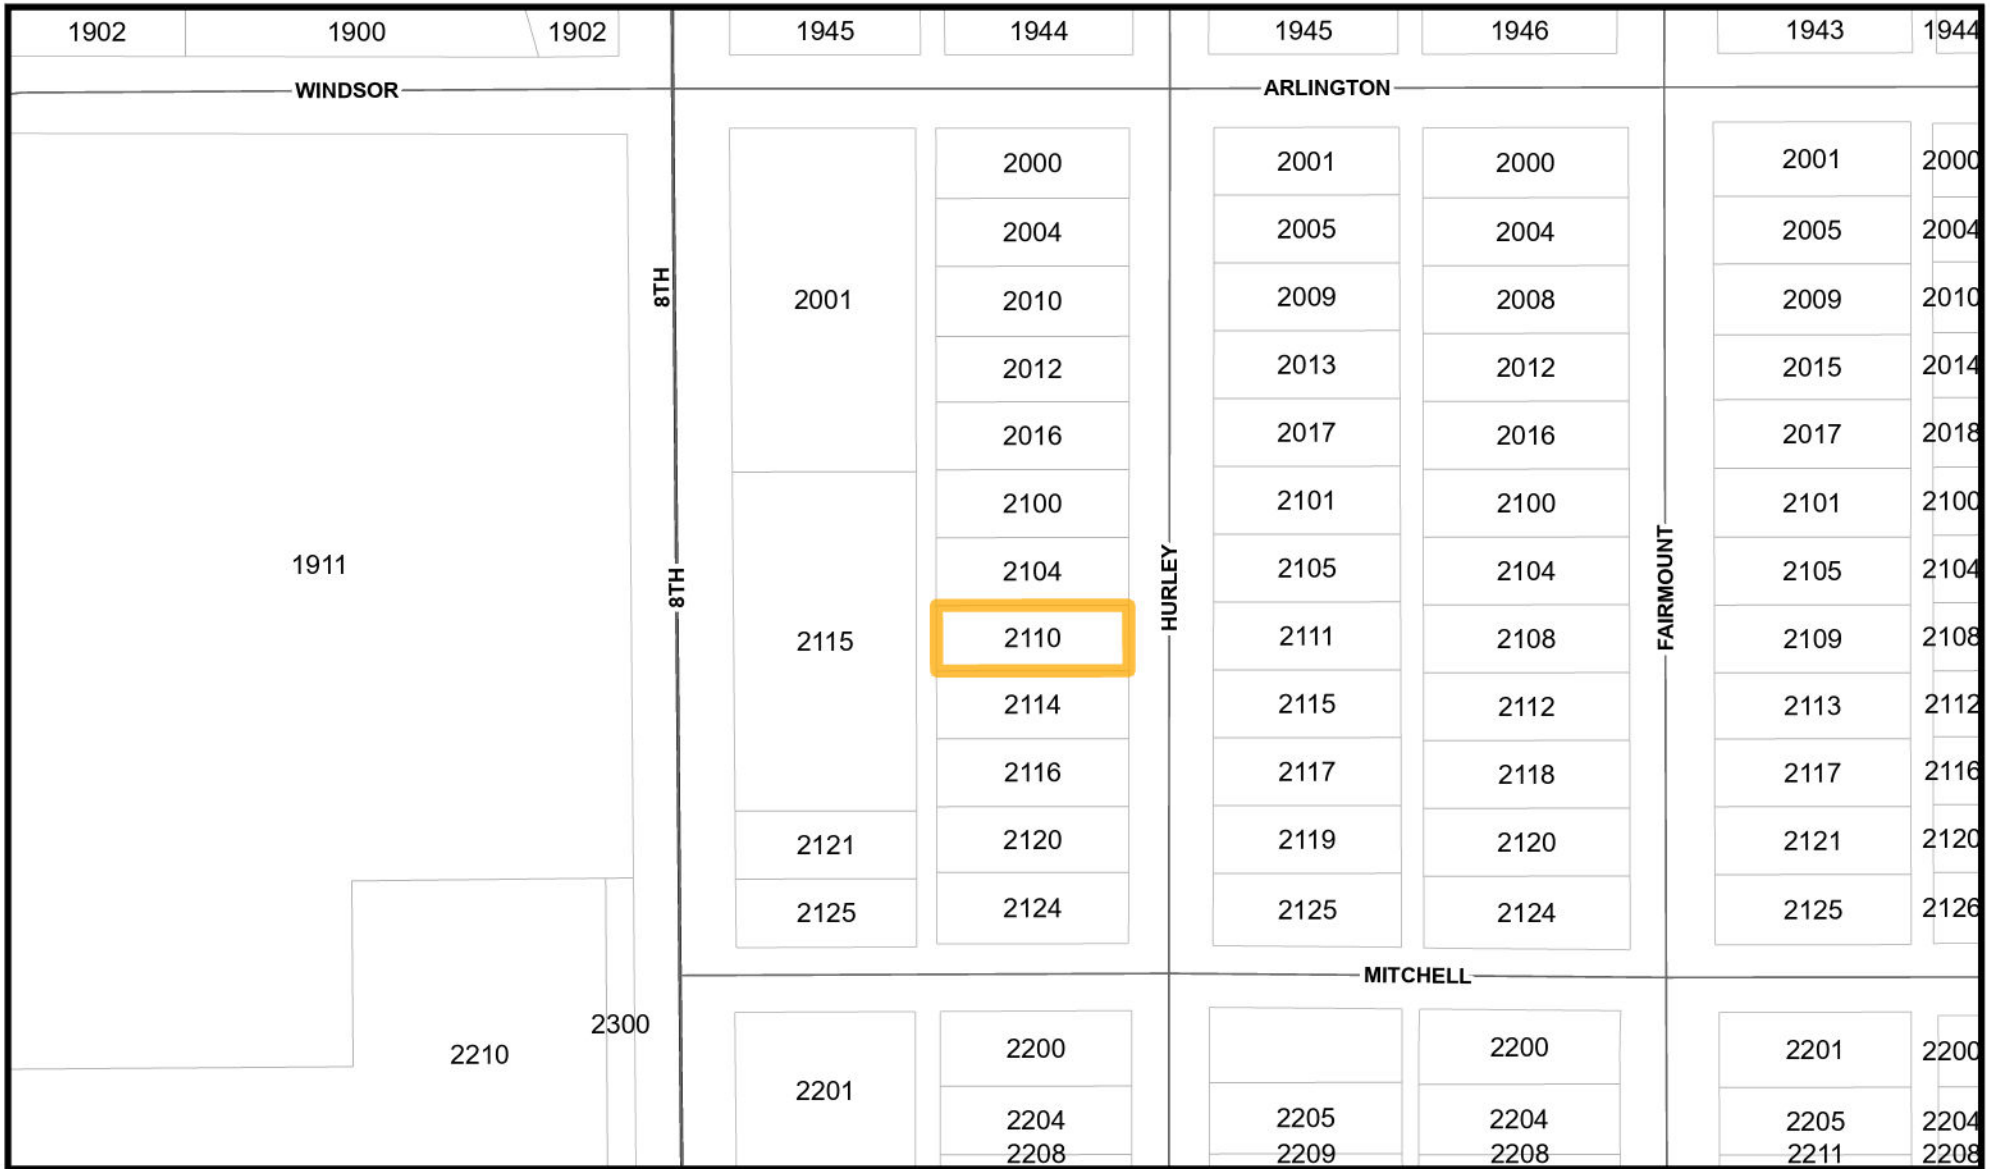

# HSTE Property 2110 Hurley Avenue

\*Property located in the Fairmount Historic District