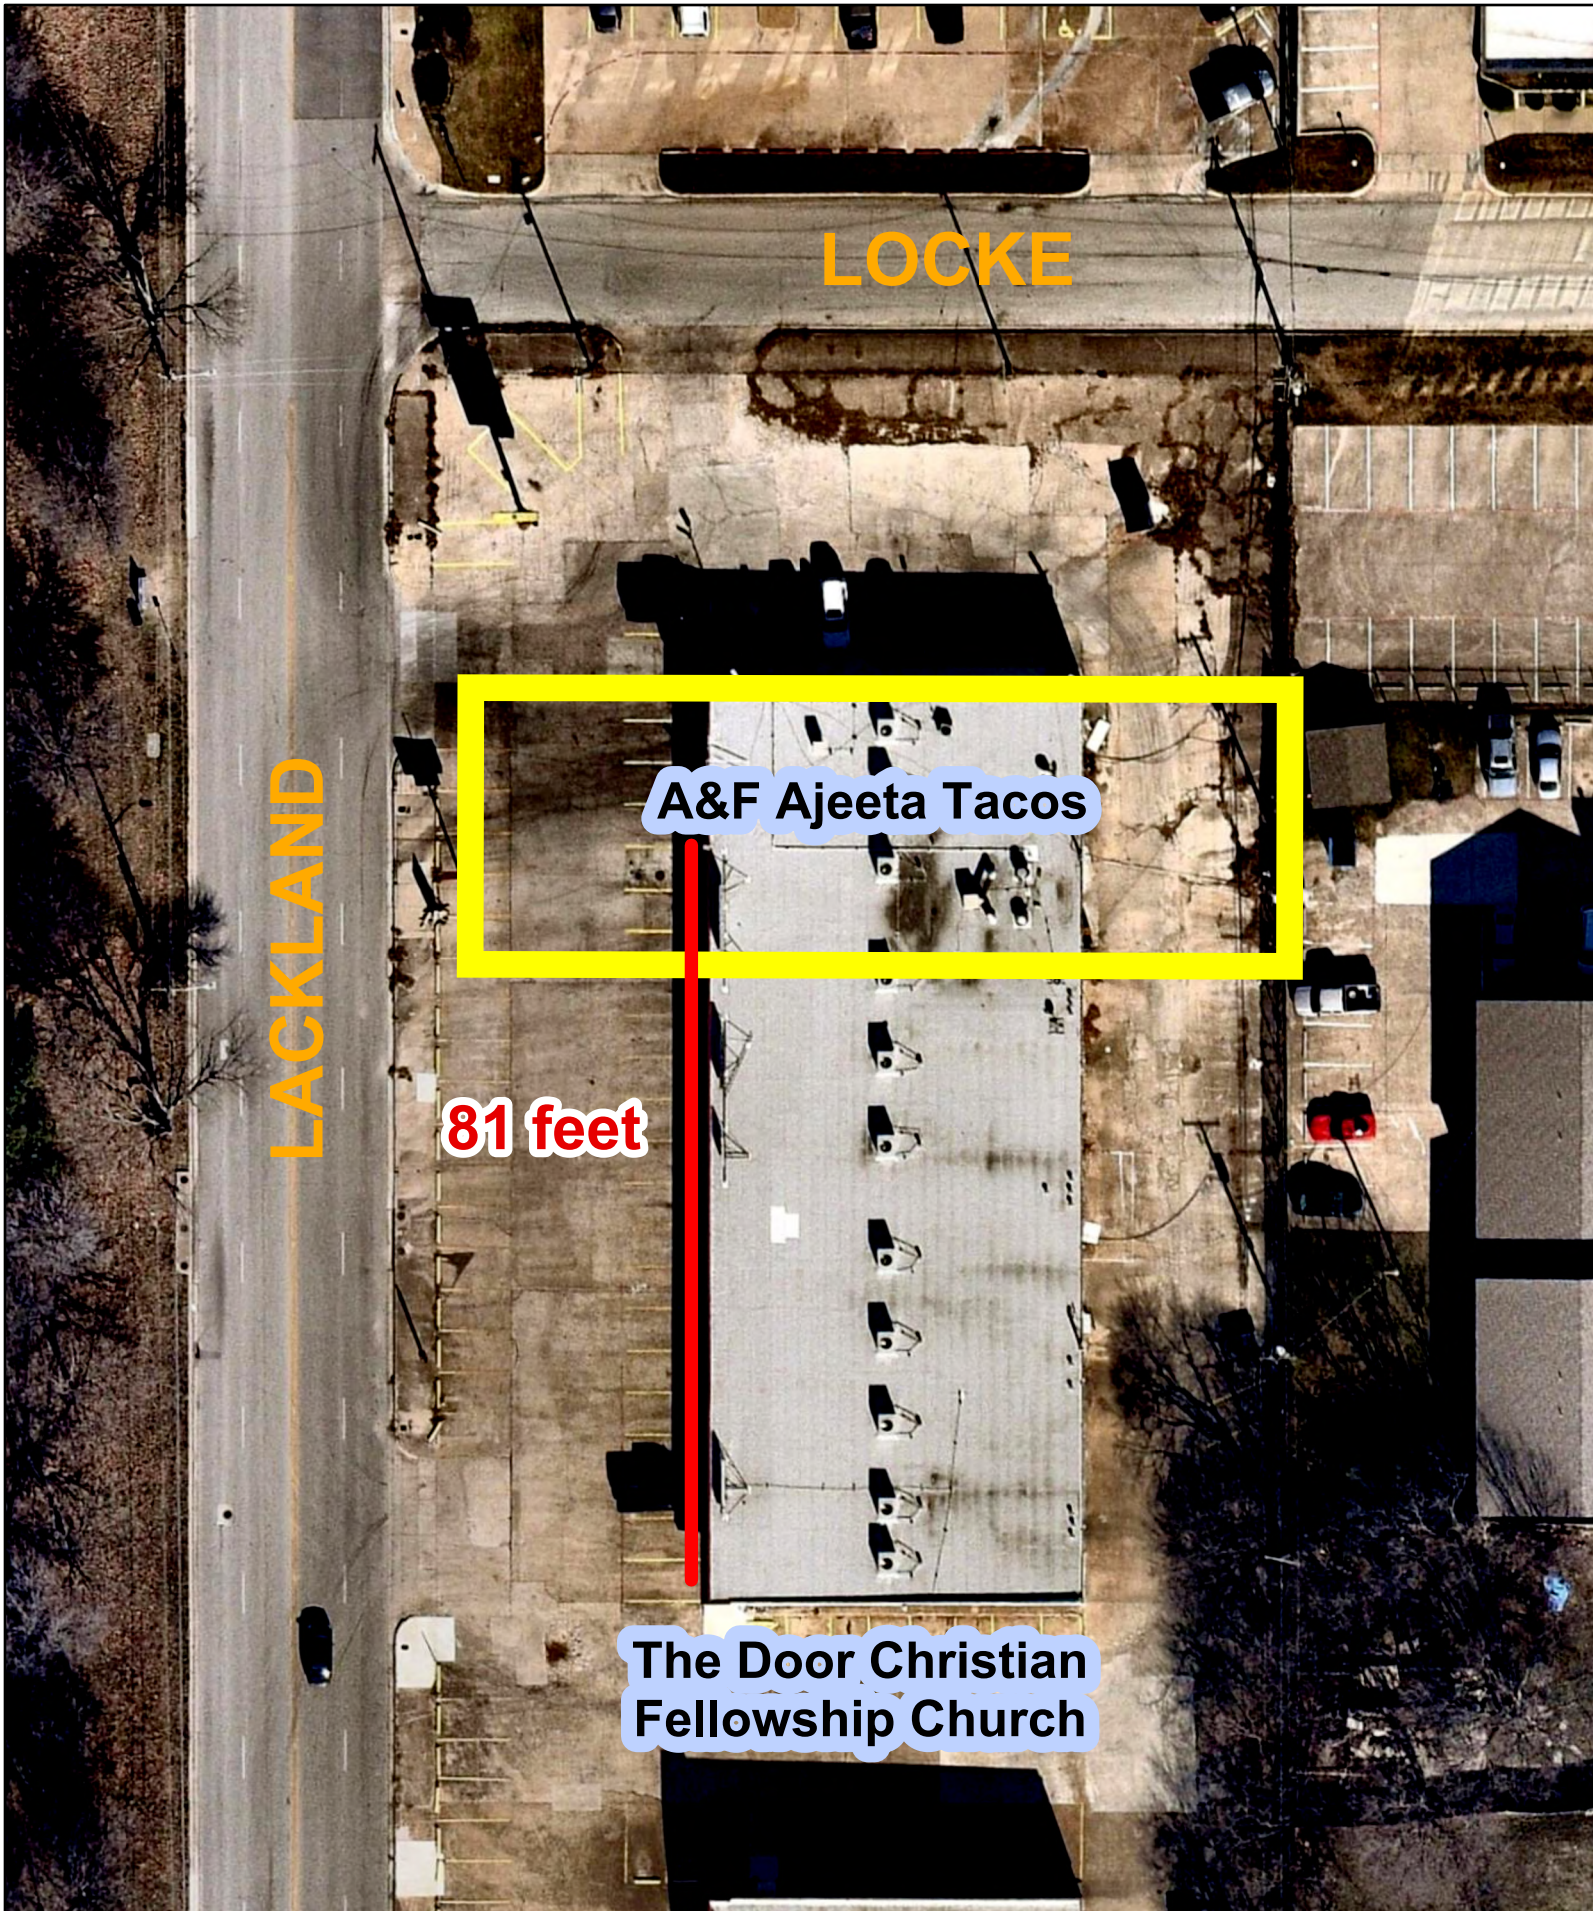

Alcohol Distance Variance AA25-00012

LACKLAND

LOCKE

A&F Ajeeta Tacos

81 feet

The Door Christian Fellowship Church