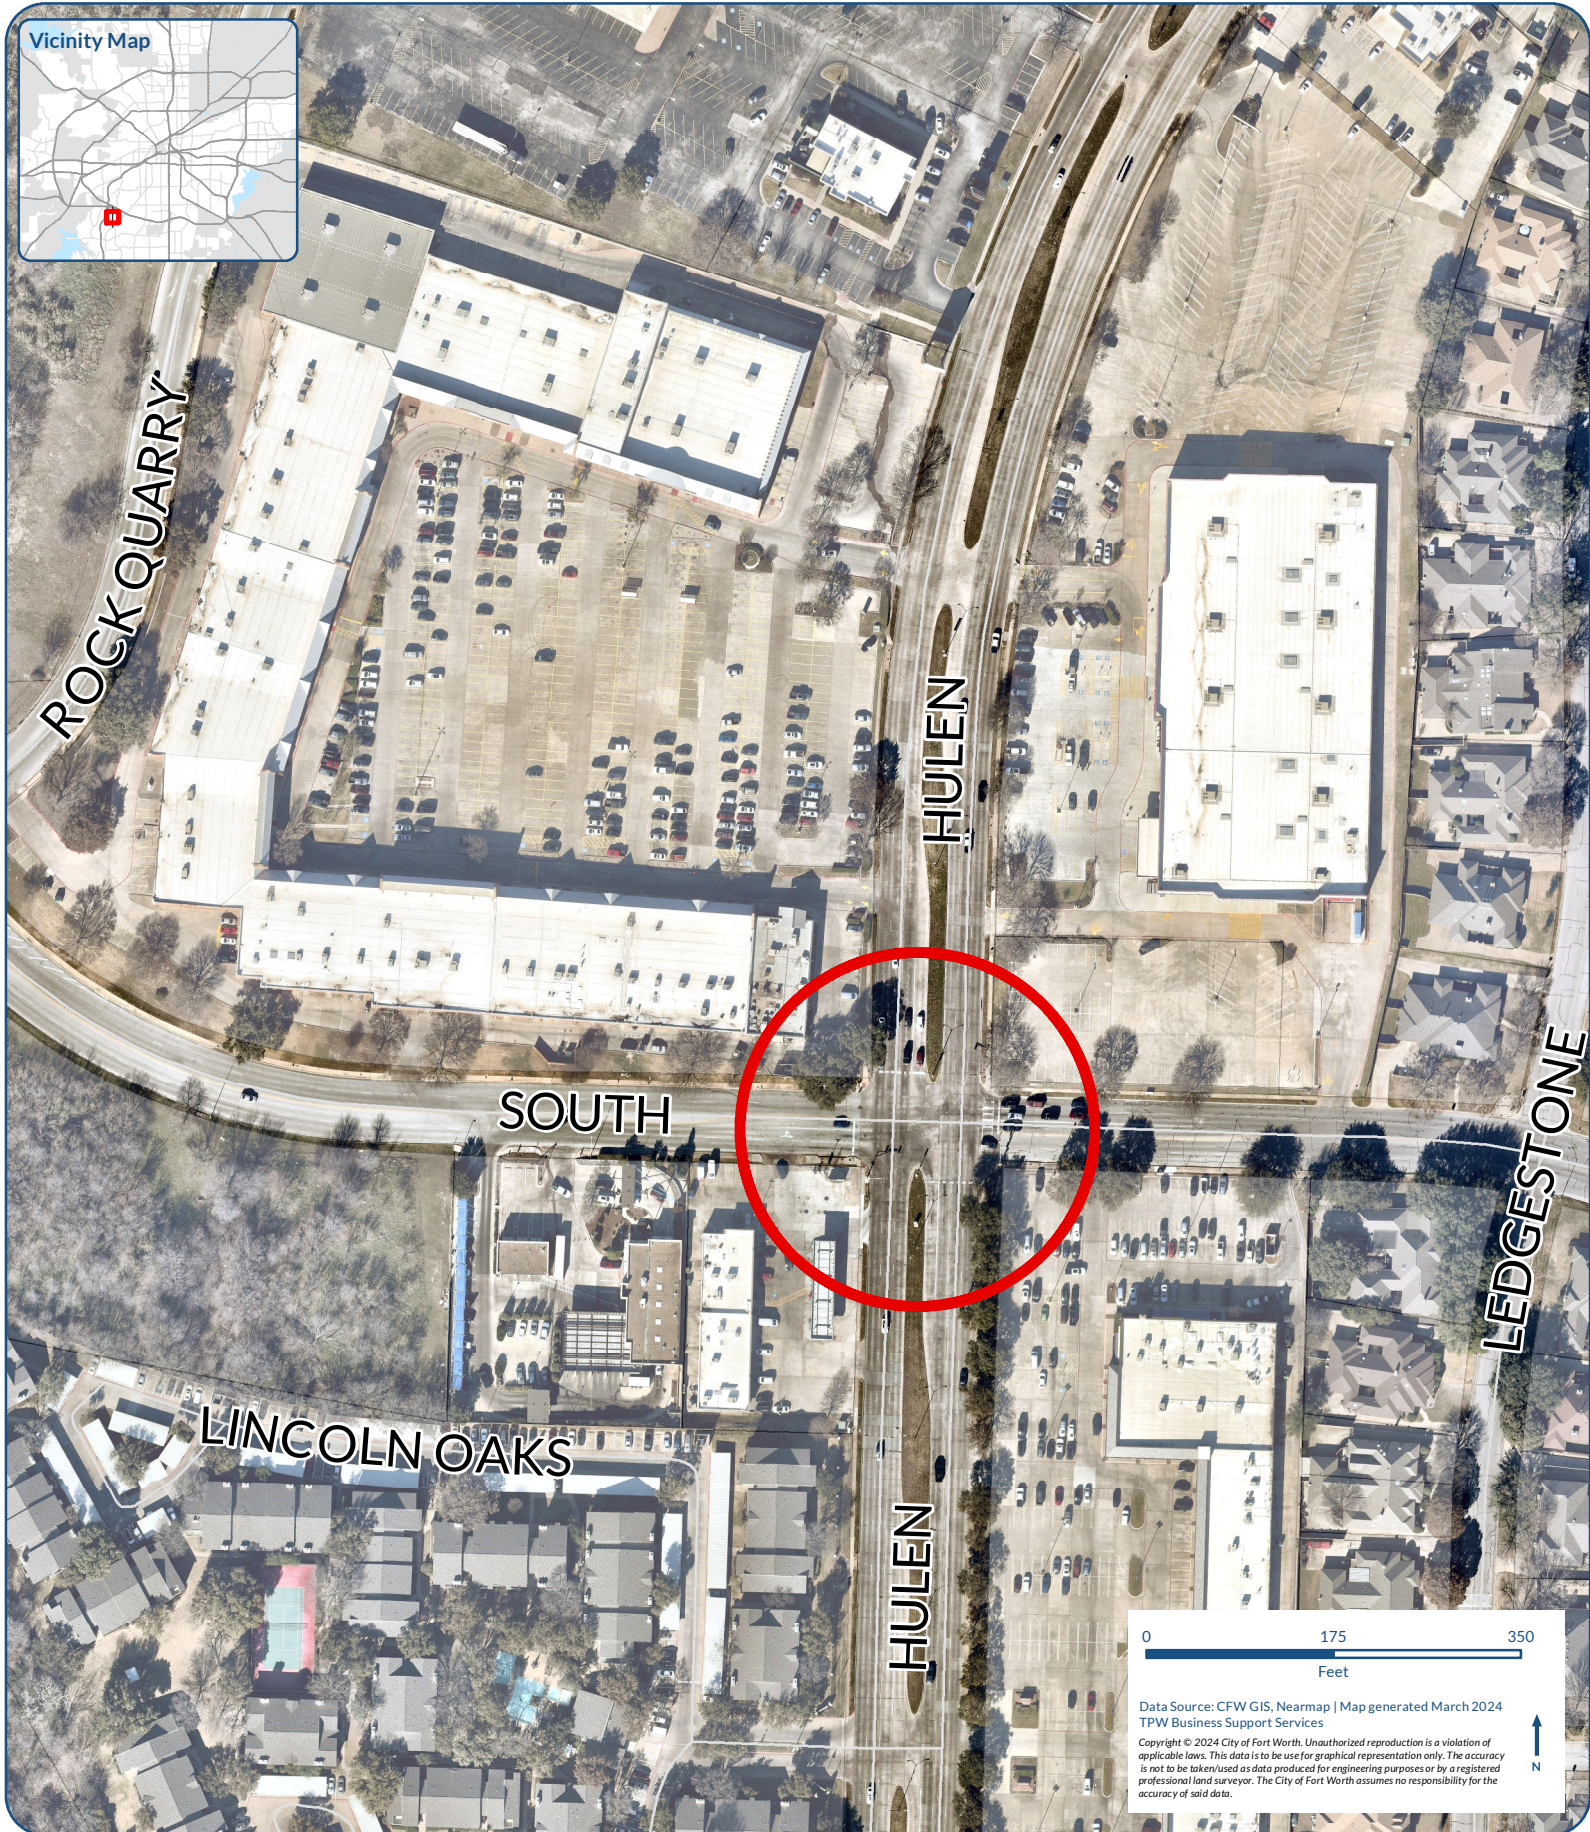

Mayor & Council Map | CPN 104095

South Hulen Street and South Drive

Intersection Improvements | CD #6

Vicinity Map

ROCK QUARRY

HULEN

SOUTH

LEDGESTONE

LINCOLN OAKS

HULEN

Data Source: CFW GIS, Nemap | Map generated March 2024
TPW Business Support Services