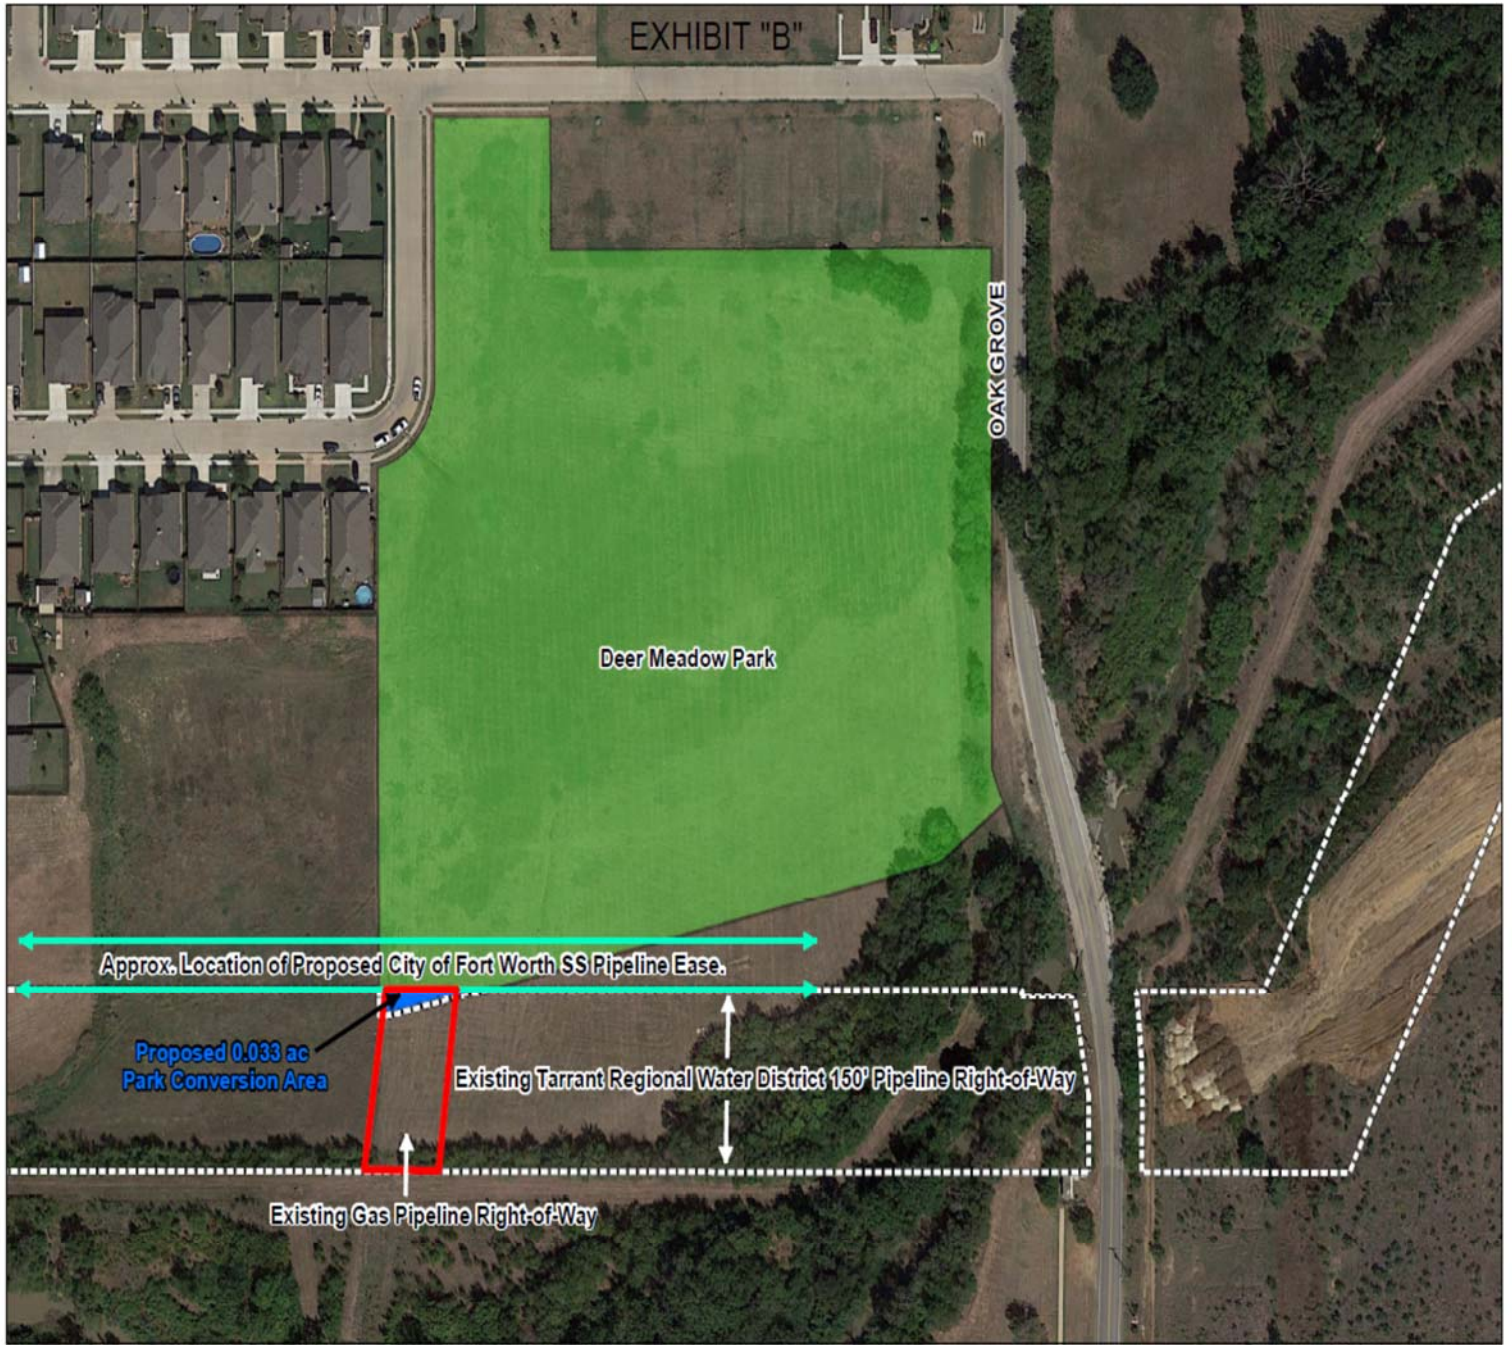

Proposed Park Conversion Area in Deer Meadow Park