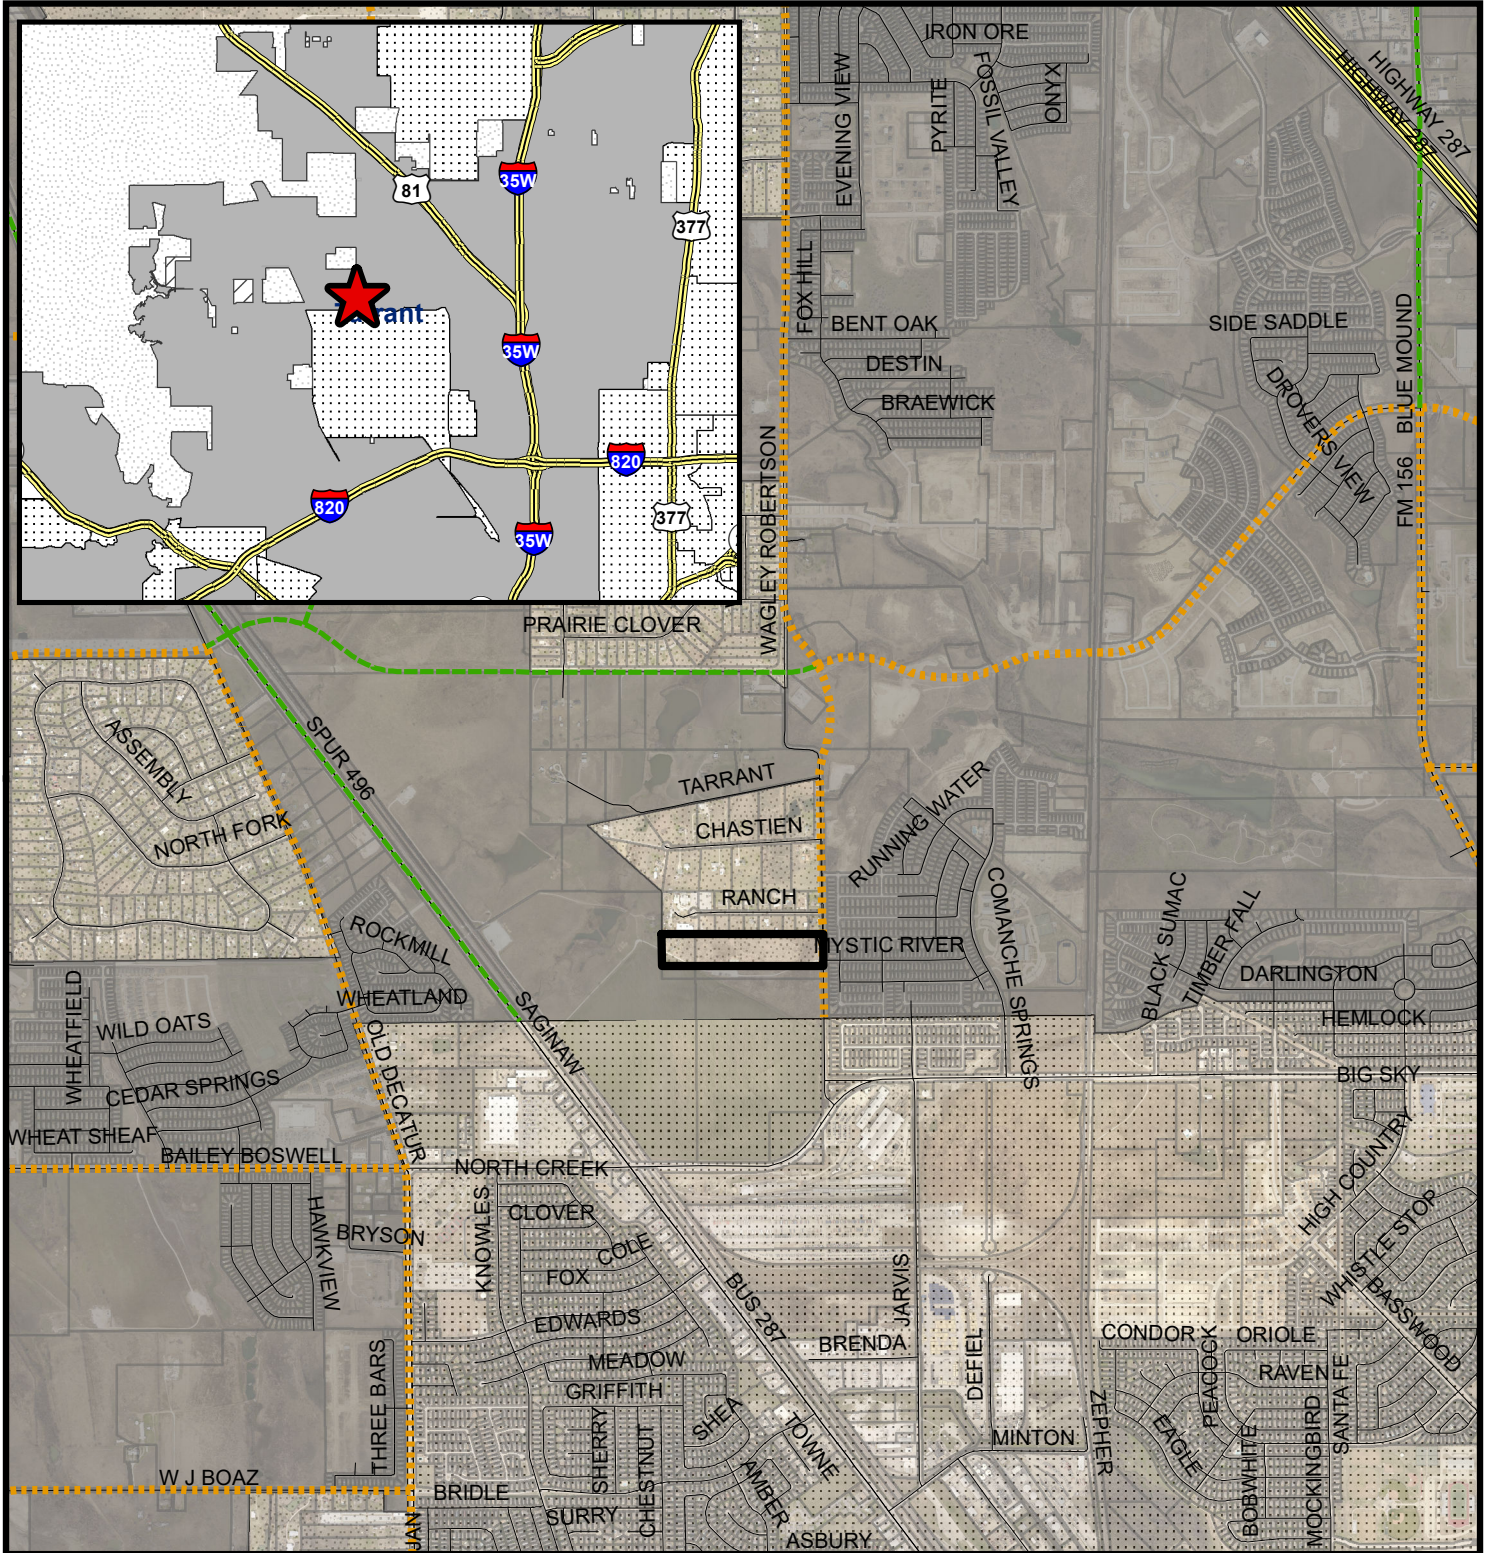

# Annexation AX-19-013

Addition of approximately 18.86 Acres to become part of Council District 7

**Fort Worth**  
**DESIGNATION**

-  Full Purpose
-  Limited Purpose
-  Extraterritorial Jurisdiction
-  Adjacent Cities
-  County Boundaries
-  Annexation Area

1:18,000

Planning & Development Department  
12/06/2019

COPYRIGHT 2019 CITY OF FORT WORTH UNAUTHORIZED REPRODUCTION IS A VIOLATION OF APPLICABLE LAWS. THIS DATA IS TO BE USED FOR A GRAPHICAL REPRESENTATION ONLY. THE ACCURACY IS NOT TO BE TAKEN / USED AS DATA PRODUCED FOR ENGINEERING PURPOSES OR BY A REGISTERED PROFESSIONAL LAND SURVEYOR. THE CITY OF FORT WORTH ASSUMES NO RESPONSIBILITY FOR THE ACCURACY OF SAID DATA.