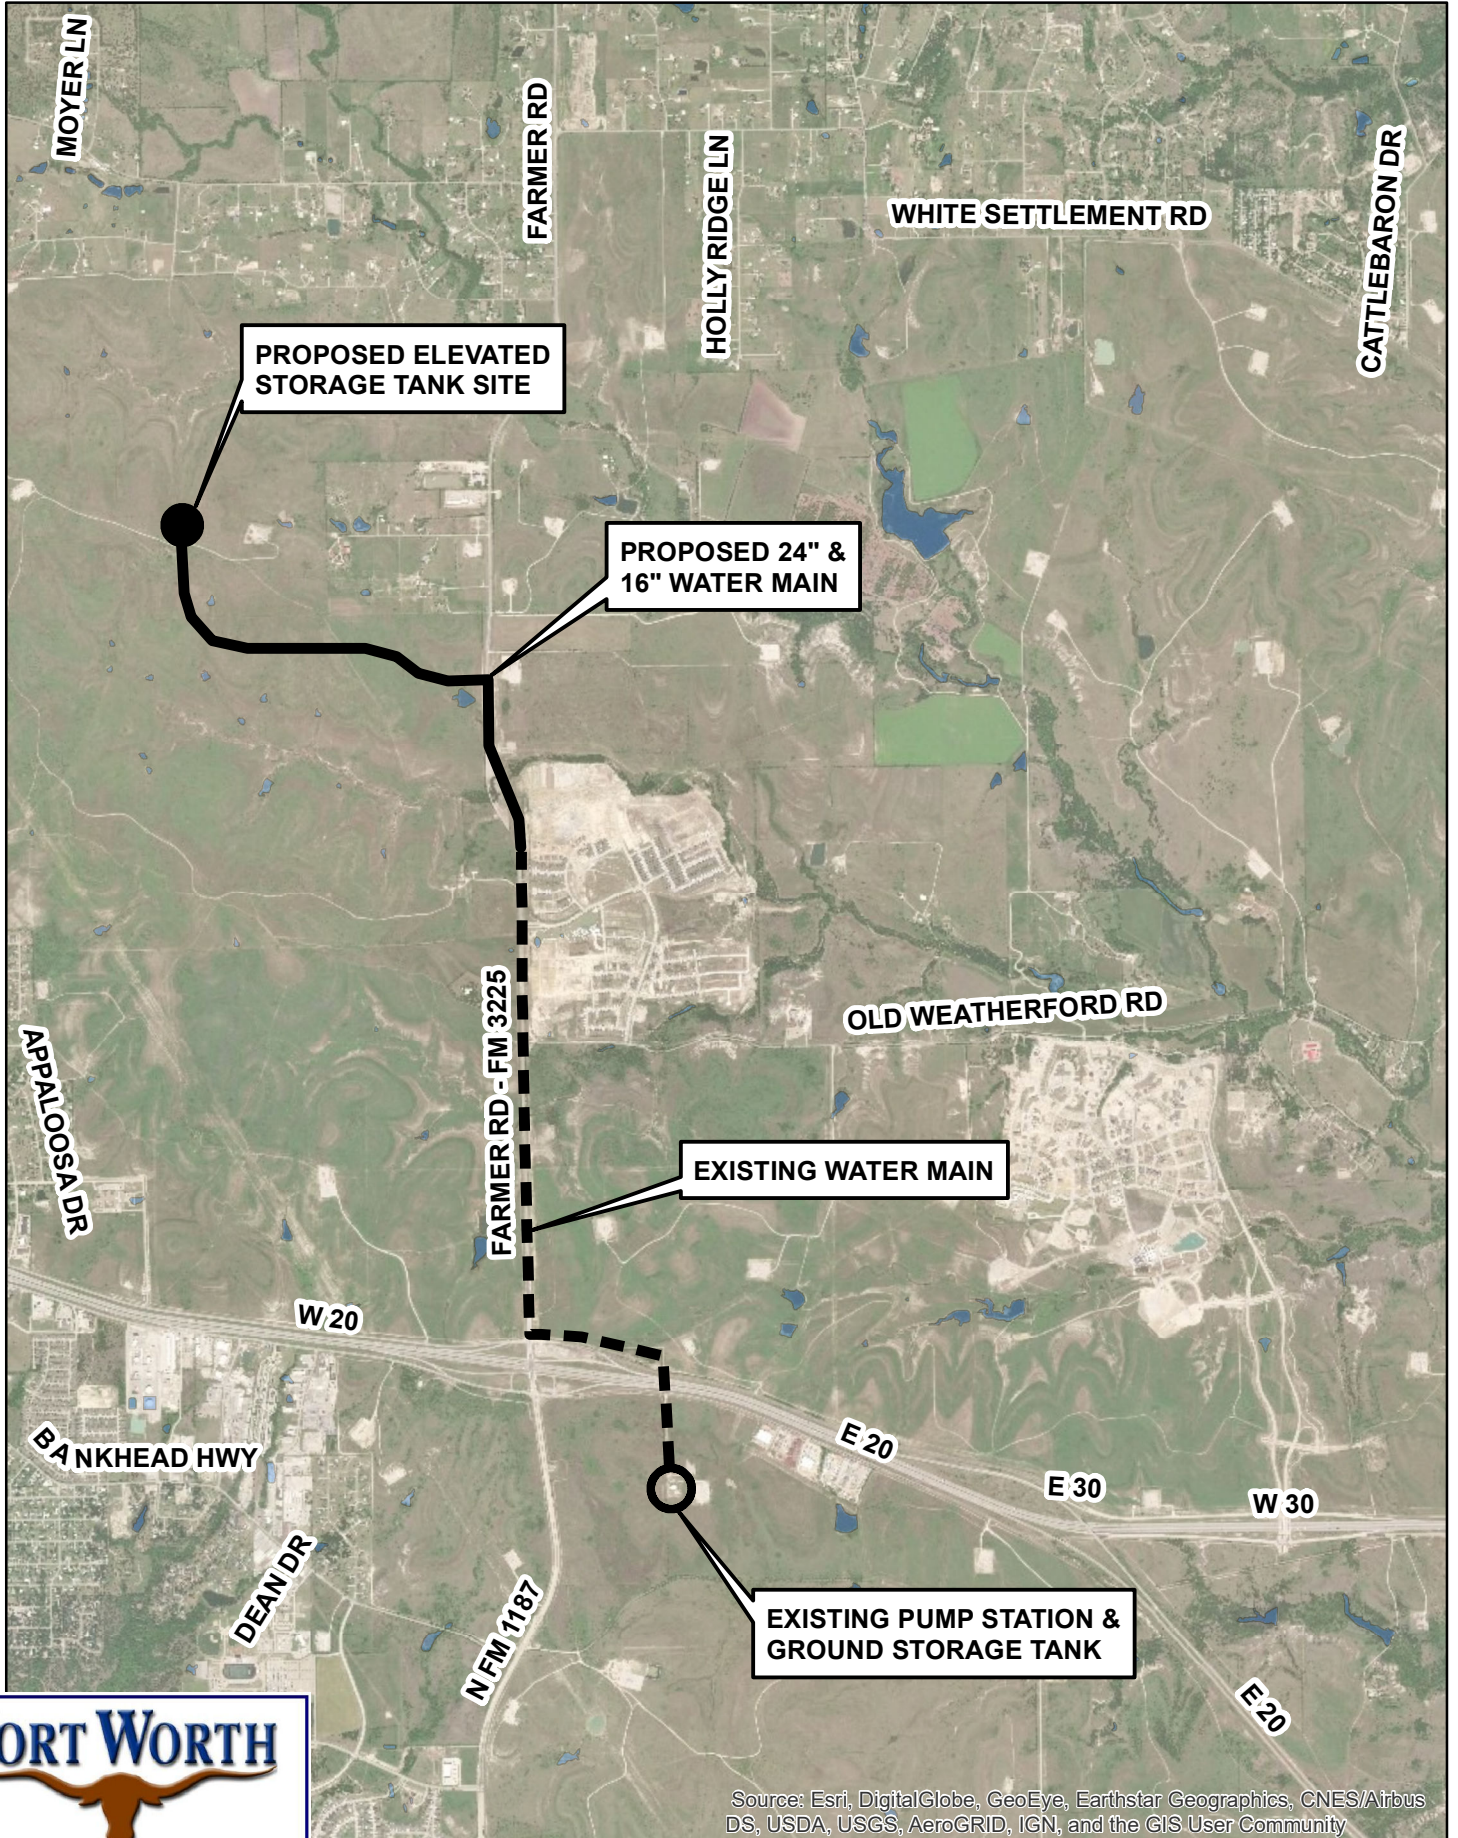

# MAYOR AND COUNCIL COMMUNICATION MAP

## 60WSTEACQU

Source: Esri, DigitalGlobe, GeoEye, Earthstar Geographics, CNES/Airbus DS, USDA, USGS, AeroGRID, IGN, and the GIS User Community