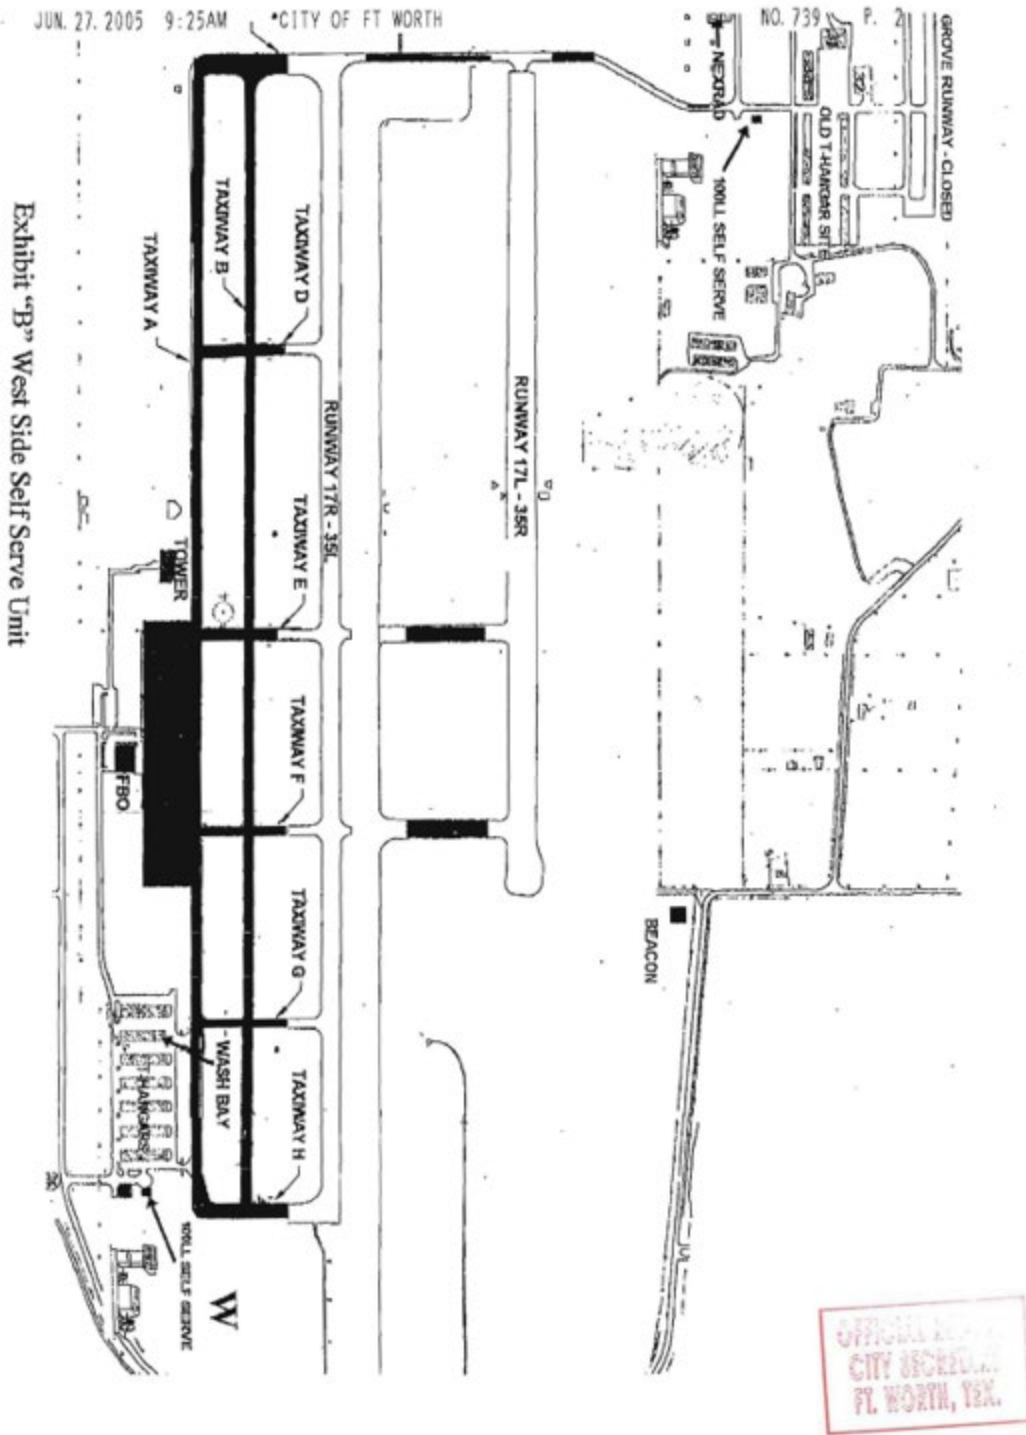

55FWS HARRISON TERM AND SETLMNT AGRMNT, TANK FARM LEASE

Exhibit "B" West Side Self Serve Unit