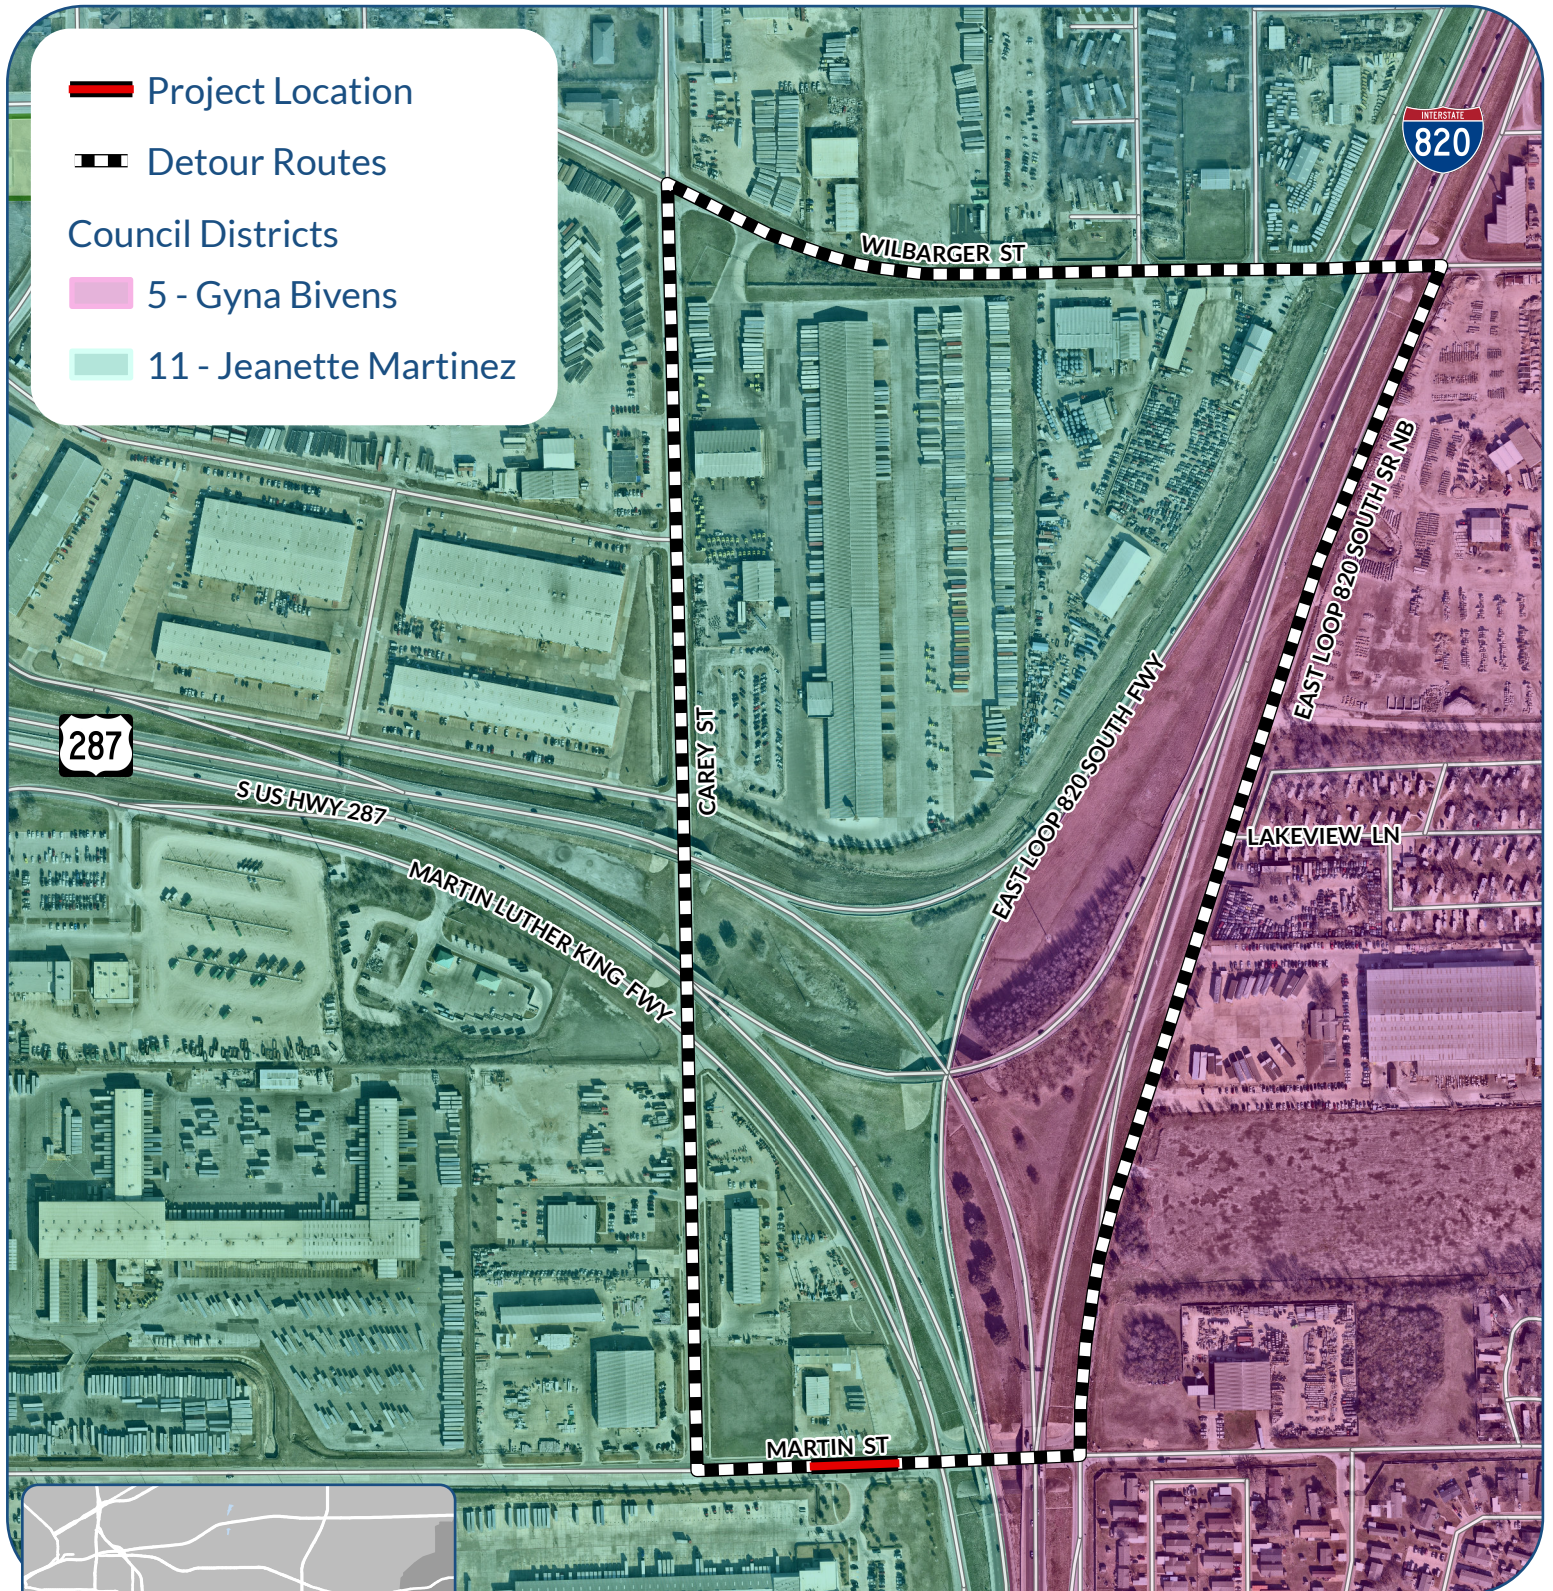

Mayor & Council Map Martin Street | Temporary Closure and Detour

CD #5,11

- Project Location
- Detour Routes
- Council Districts
 - 5 - Gyna Bivens
 - 11 - Jeanette Martinez

Data Source: CFW GIS, NearMap | Map generated January 2025
TPW Business Support Services

Copyright © 2024 City of Fort Worth. Unauthorized reproduction is a violation of applicable laws. This data is to be used for graphical representation only. The accuracy is not to be taken/used as data produced for engineering purposes or by a registered professional land surveyor. The City of Fort Worth assumes no responsibility for the accuracy of said data.