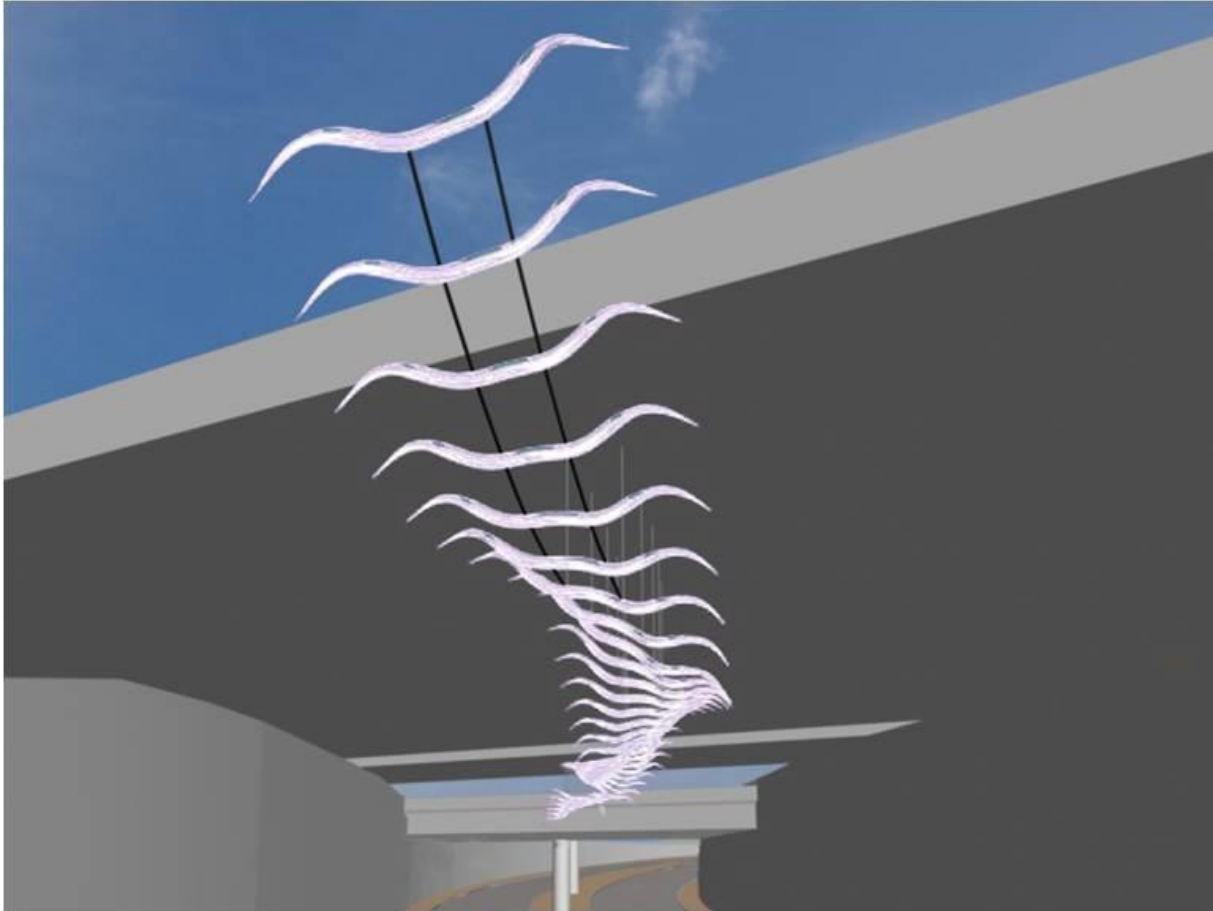

Hemphill Lamar Connector Public Art Project

Flight by Dan Corson

Revised Final Design (North End)

Hemphill Lamar Connector Public Art Project

Flight by Dan Corson

Revised Final Design (South End)