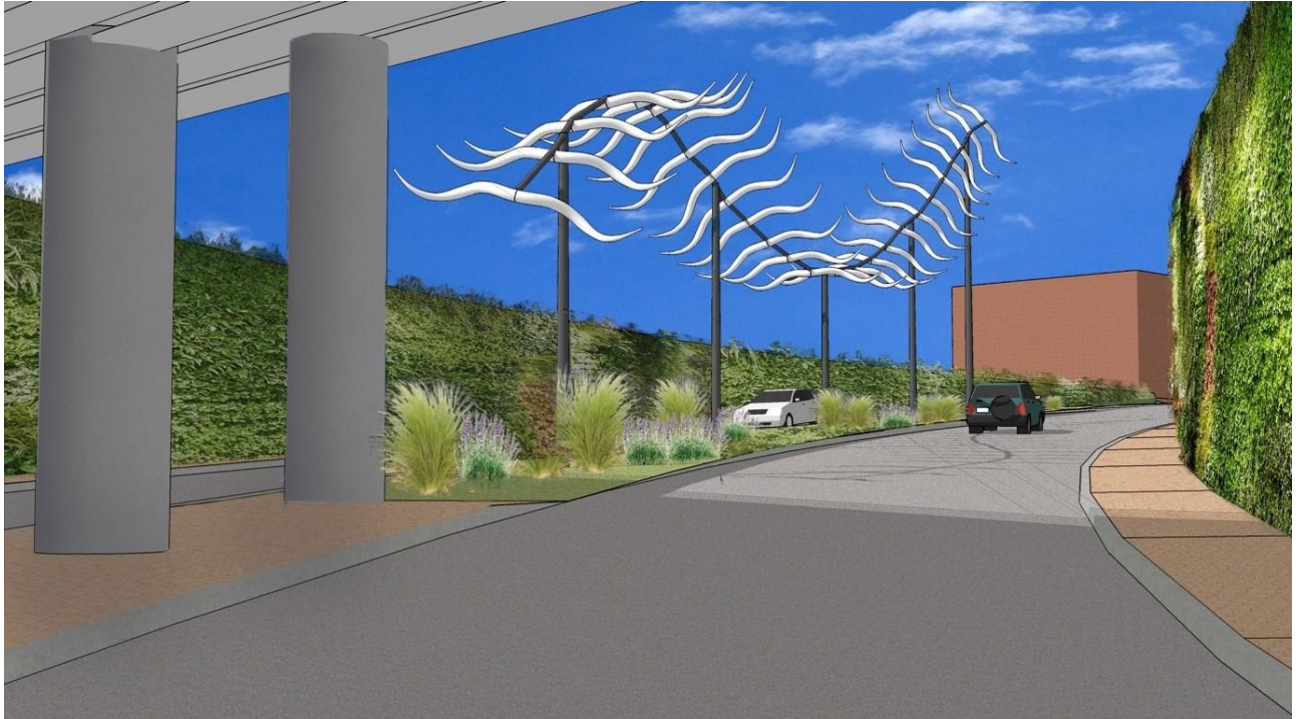

Hemphill Lamar Connector Public Art Project

Flight by Dan Corson

Revised Final Design (North End)

Hemphill Lamar Connector Public Art Project

Flight by Dan Corson

Revised Final Design (South End)