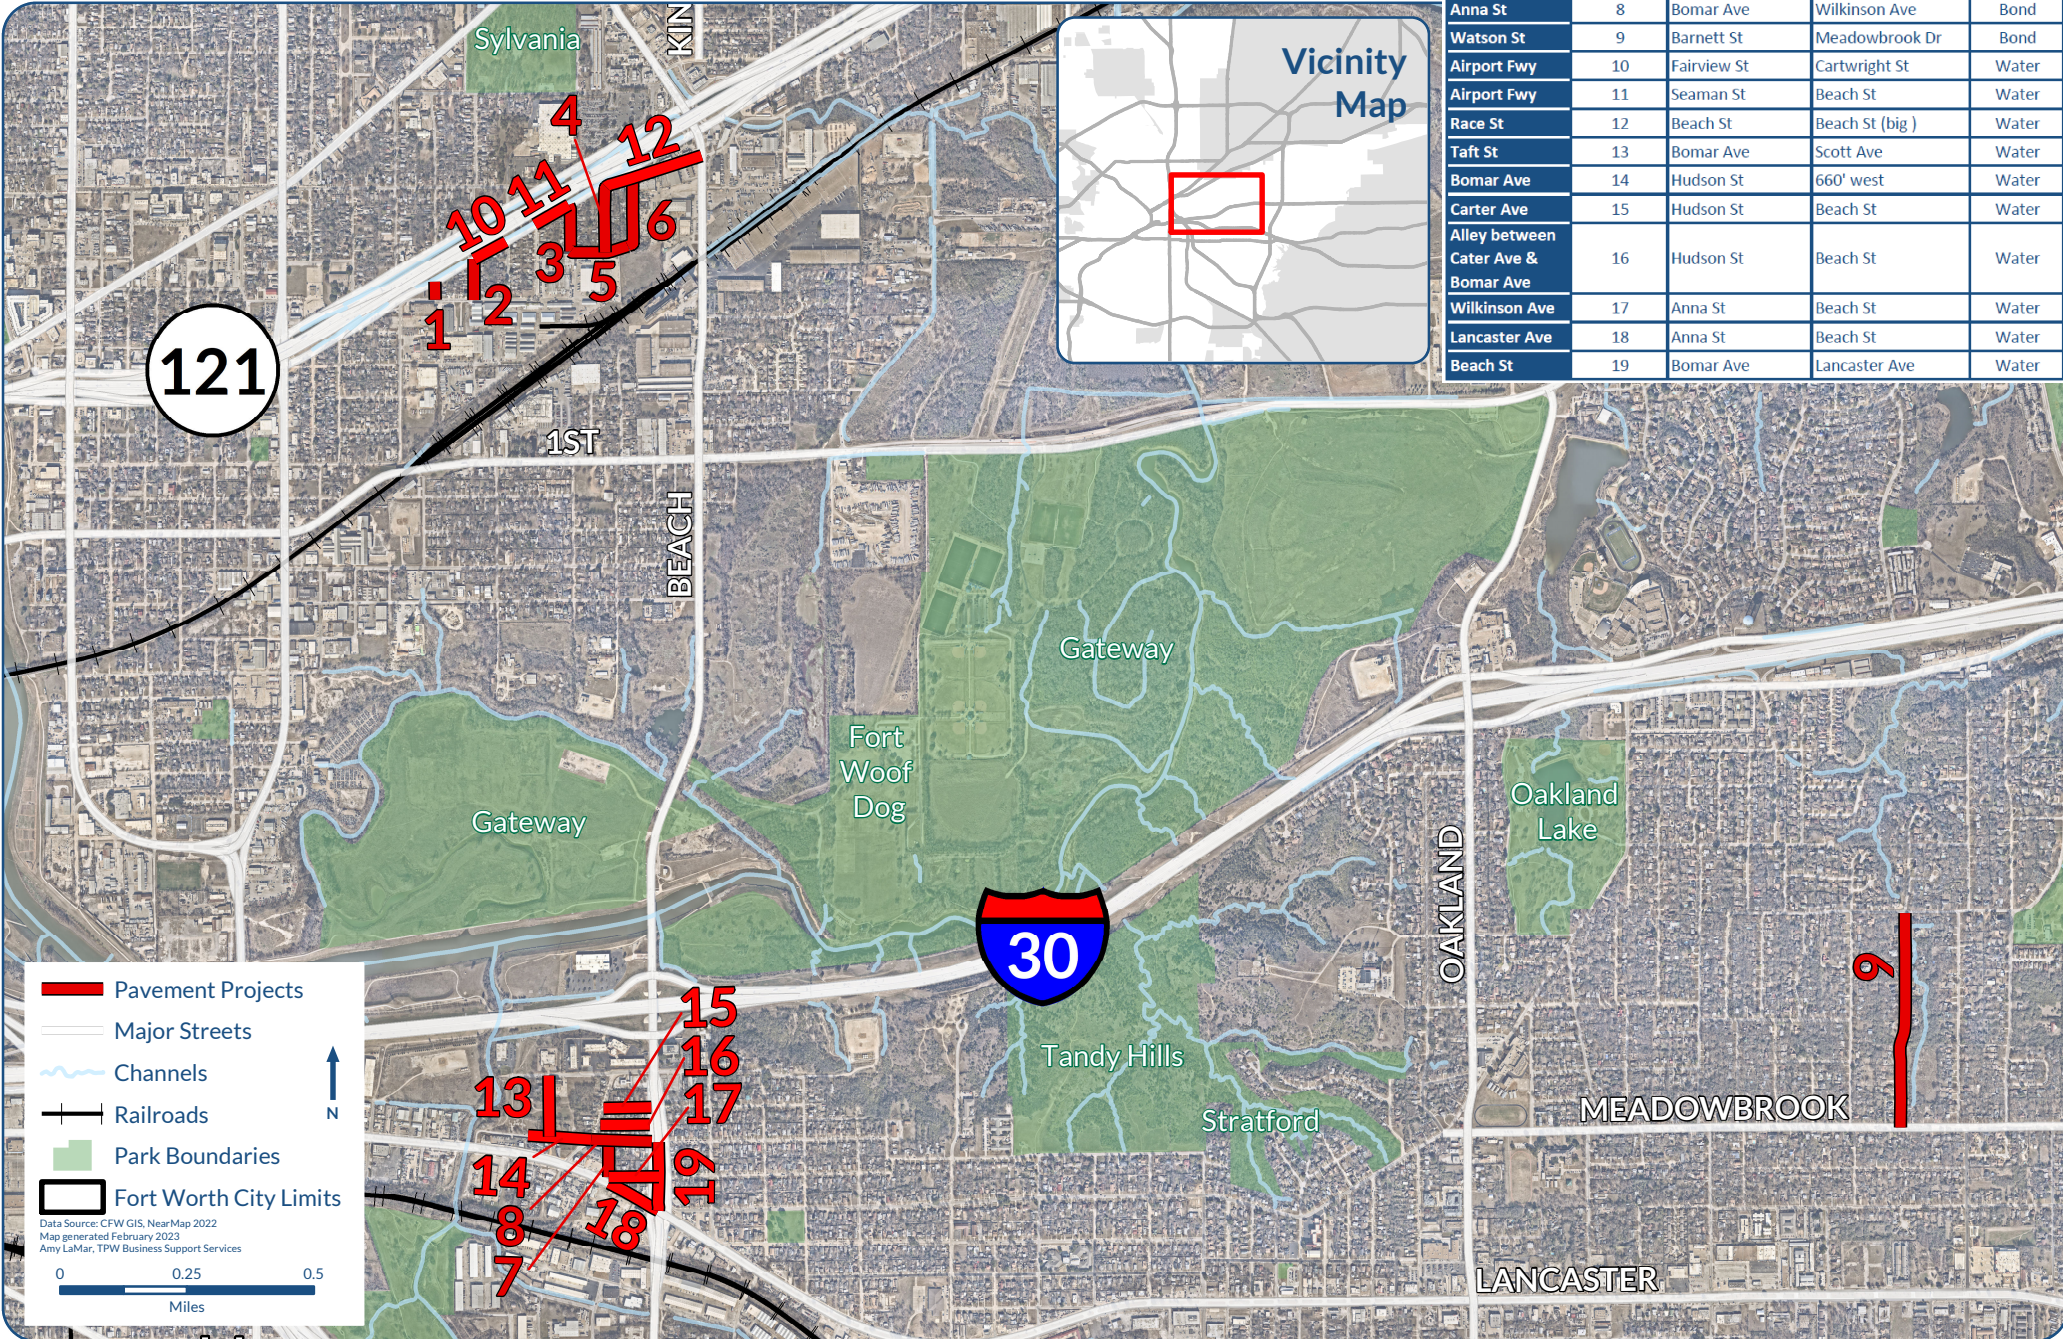

Mayor & Council Map

2022 Bond Year 3 Contract 14 | CPN # 104315

CD #8/Future CD #8, CD #11

Street	Map ID	From	To	Source
Karnes St	1	Noble Ave	Airport Fwy	Bond
Fairview St	2	Noble Ave	Airport Fwy	Bond
Gilcrest Dr	3	Adean St	Airport Fwy	Bond
Beach St, W	4	Adean St	Race St	Bond
Adean St	5	Gilcrest Dr	Rosemere Ave	Bond
Rosemere Ave	6	Adean St	Race St	Bond
Bomar Ave	7	Hudson St	Beach St	Bond
Anna St	8	Bomar Ave	Wilkinson Ave	Bond
Watson St	9	Barnett St	Meadowbrook Dr	Bond
Airport Fwy	10	Fairview St	Cartwright St	Water
Airport Fwy	11	Seaman St	Beach St	Water
Race St	12	Beach St	Beach St (big)	Water
Taft St	13	Bomar Ave	Scott Ave	Water
Bomar Ave	14	Hudson St	660' west	Water
Carter Ave	15	Hudson St	Beach St	Water
Alley between Cater Ave & Bomar Ave	16	Hudson St	Beach St	Water
Wilkinson Ave	17	Anna St	Beach St	Water
Lancaster Ave	18	Anna St	Beach St	Water
Beach St	19	Bomar Ave	Lancaster Ave	Water

- Pavement Projects
- Major Streets
- Channels
- Railroads
- Park Boundaries
- Fort Worth City Limits

↑
N

Data Source: CFW GIS, NearMap 2022
Map generated February 2023
Amy LaMar, TPW Business Support Services

0 0.25 0.5
Miles