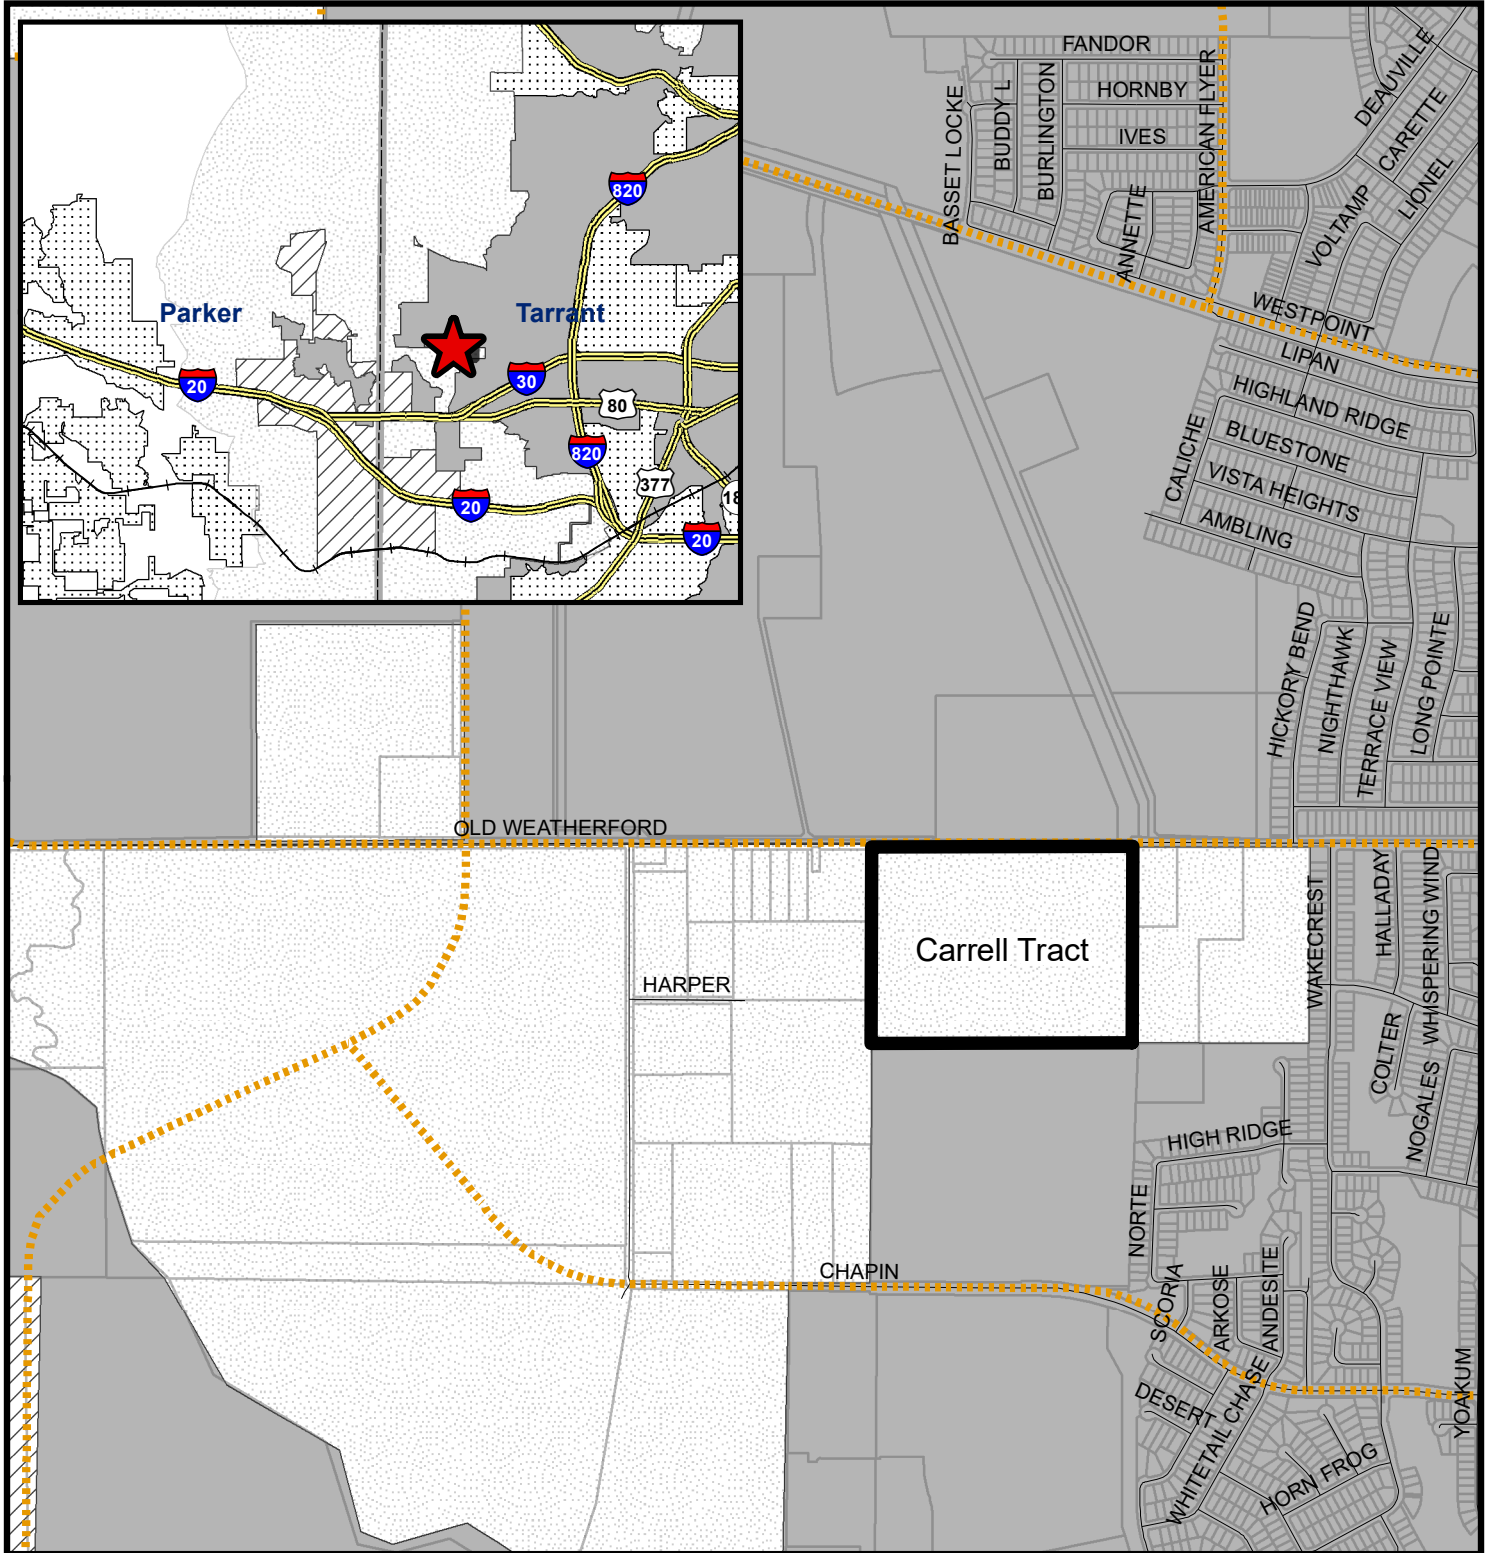

# Annexation - AX-21-006

Exhibit A

Addition of approximately 45.949 Acres to become part of Council District 3

**Fort Worth**  
**DESIGNATION**

-  Full Purpose
-  Limited Purpose
-  Extraterritorial Jurisdiction
-  Adjacent Cities
-  County Boundaries
-  Annexation Area

1:14,400

Planning & Development Department  
06/23/2021

COPYRIGHT 2021 CITY OF FORT WORTH UNAUTHORIZED REPRODUCTION IS A VIOLATION OF APPLICABLE LAWS. THIS DATA IS TO BE USED FOR A GRAPHICAL REPRESENTATION ONLY. THE ACCURACY IS NOT TO BE TAKEN / USED AS DATA PRODUCED FOR ENGINEERING PURPOSES OR BY A REGISTERED PROFESSIONAL LAND SURVEYOR. THE CITY OF FORT WORTH ASSUMES NO RESPONSIBILITY FOR THE ACCURACY OF SAID DATA.