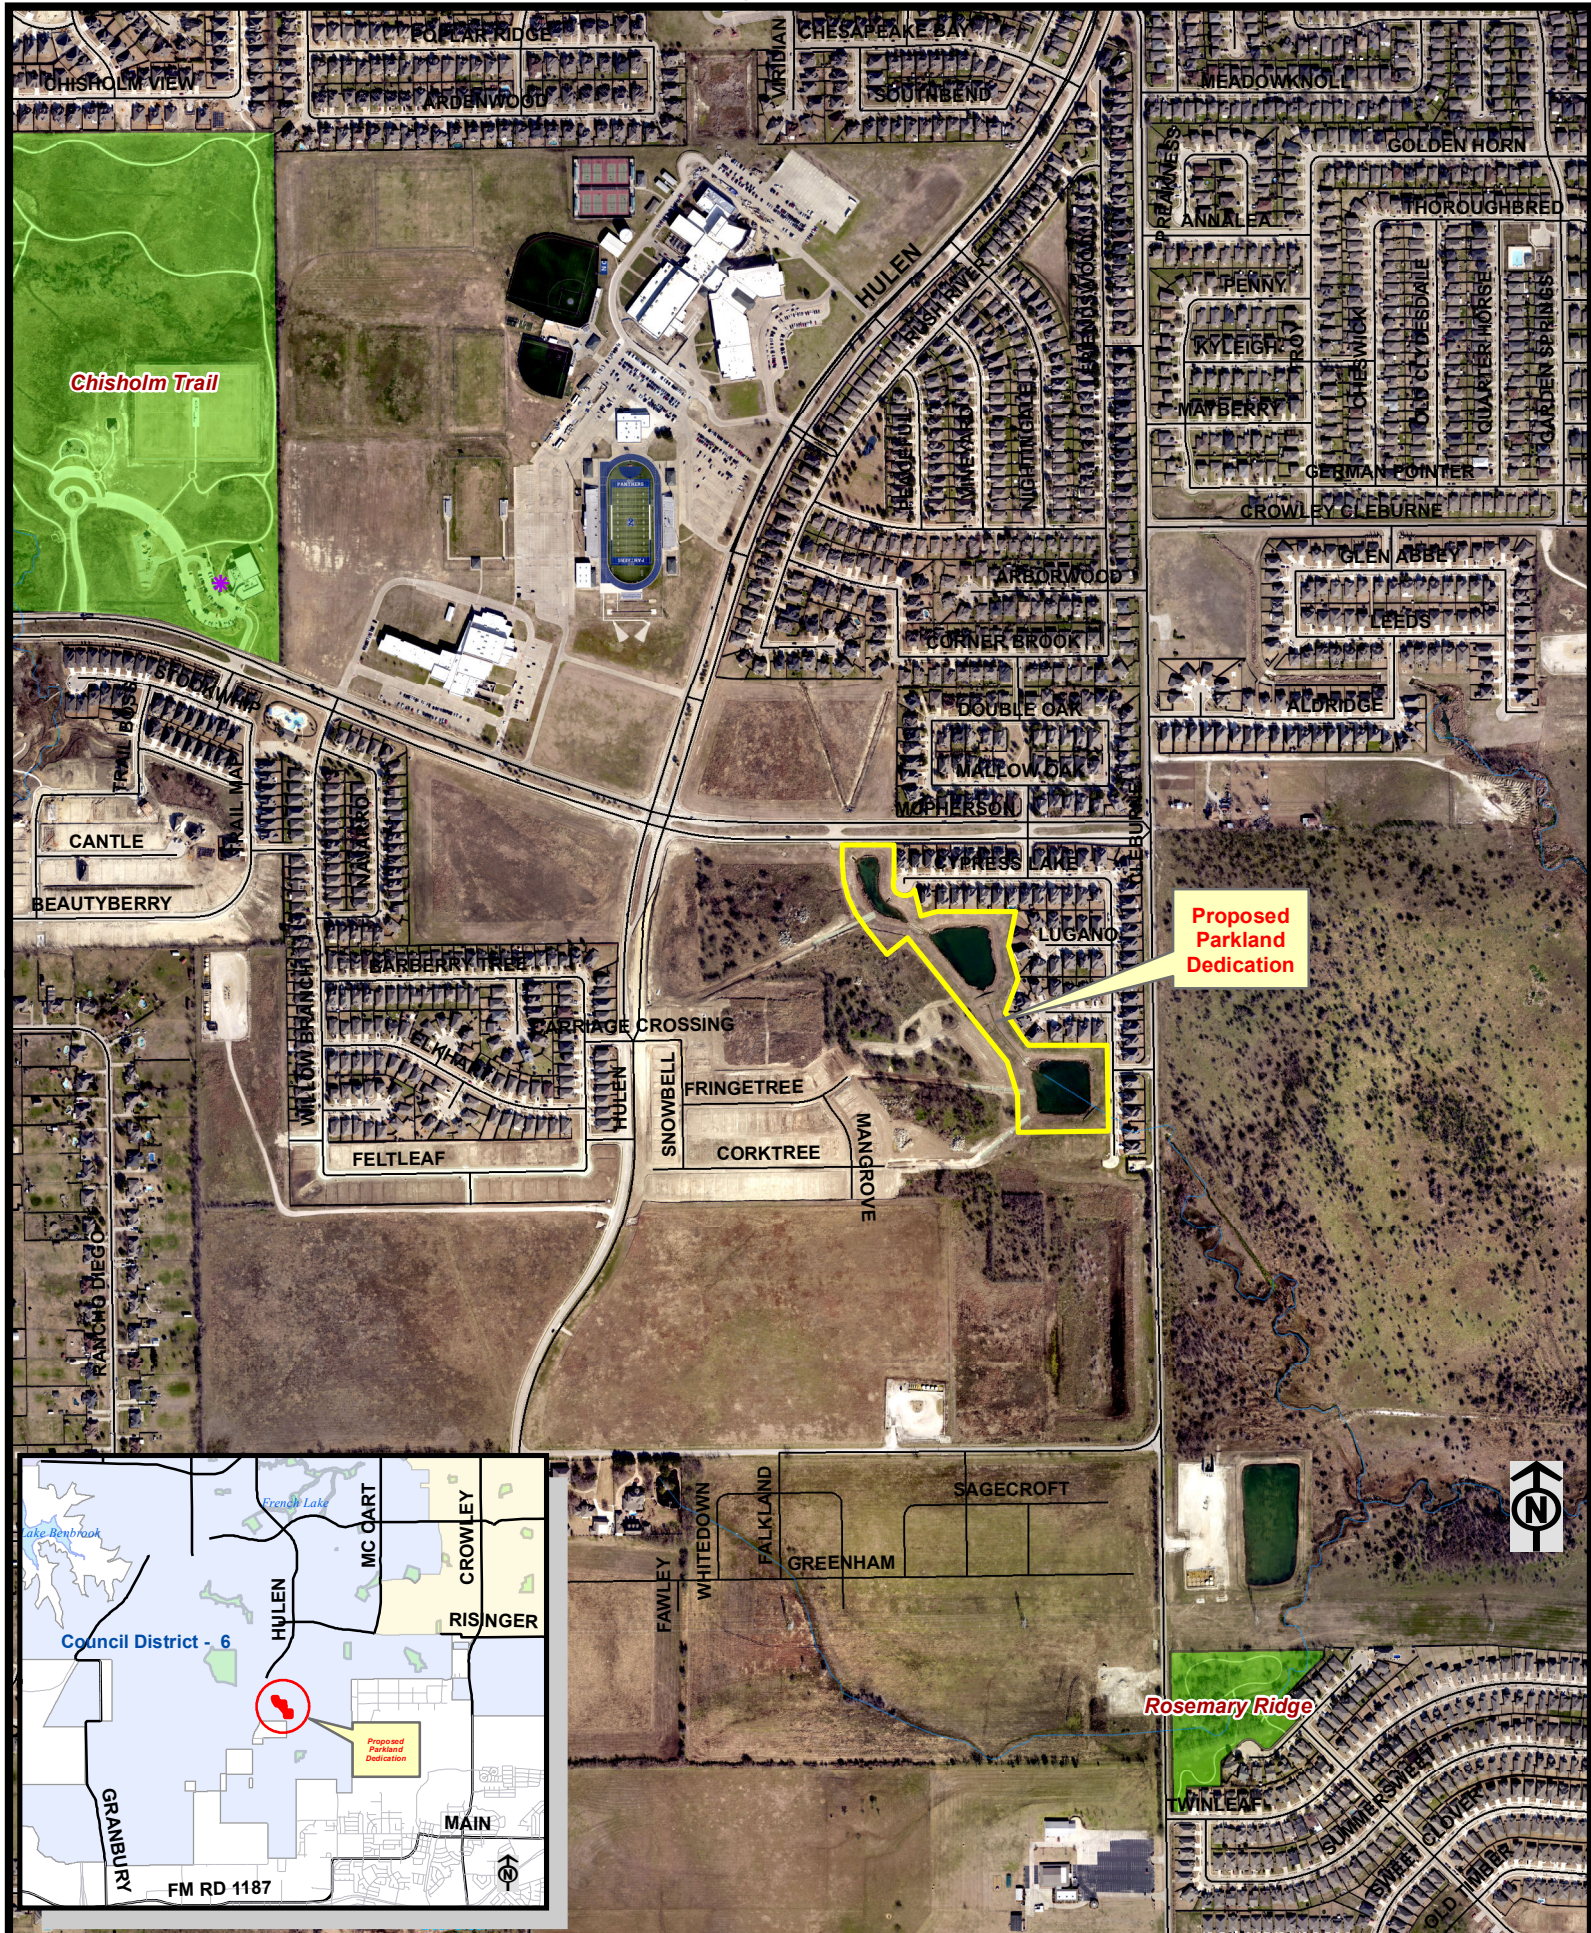

**Proposed Parkland Dedication
Cypress Lake Park
Approximately 9.849 acres [+/-]**

Chisholm Trail

**Proposed
Parkland
Dedication**