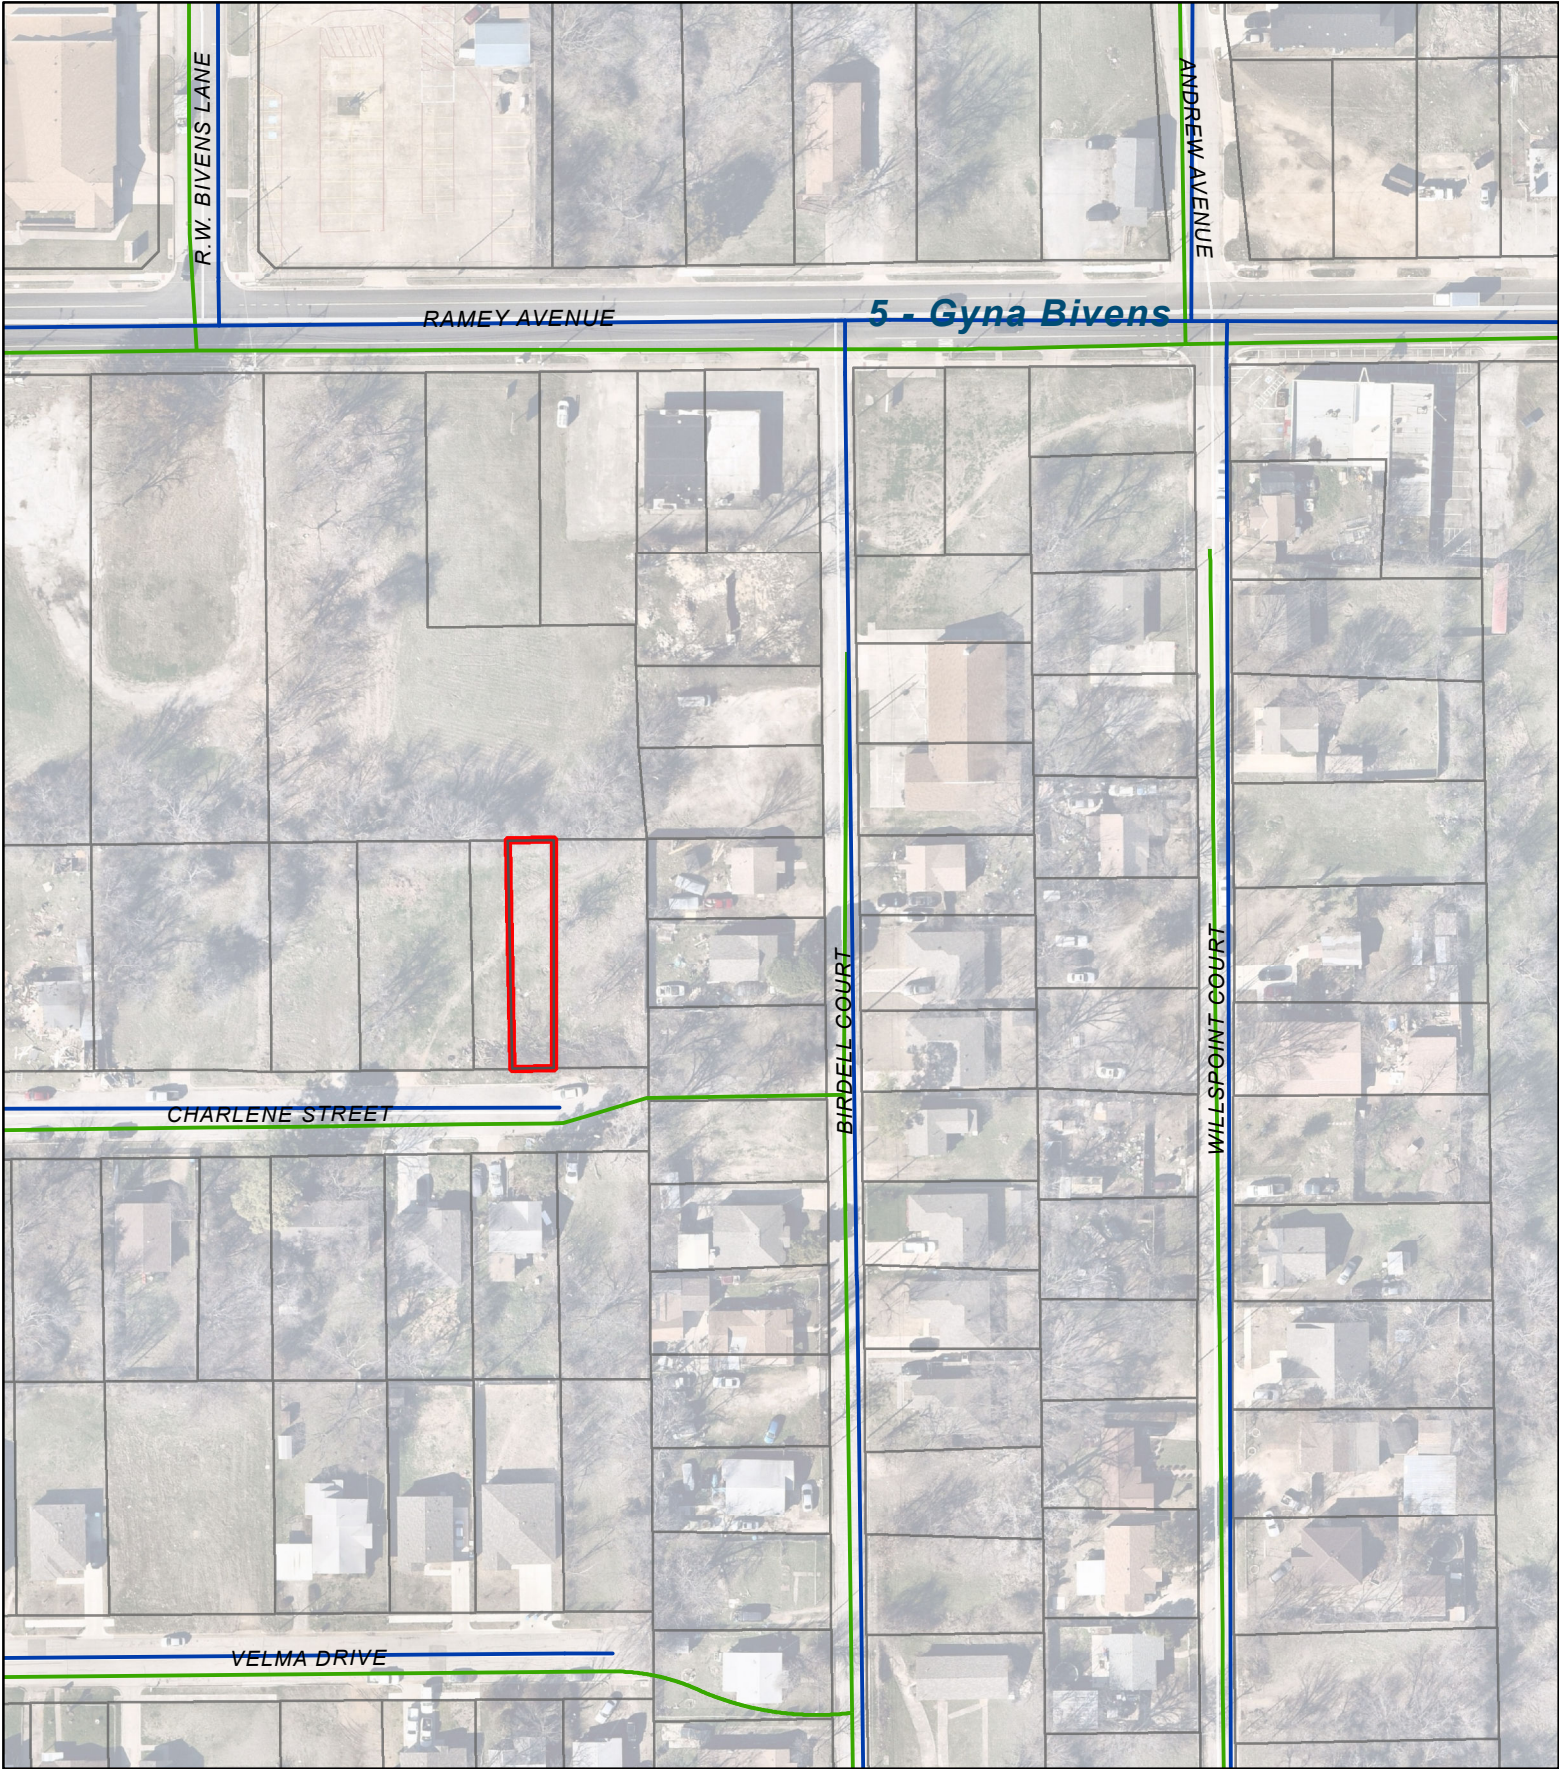

Mayor & Council Communication Map - 5187 Charlene Street

Legend

- Water Main
- Sewer Main
- 5187_Charlene_St