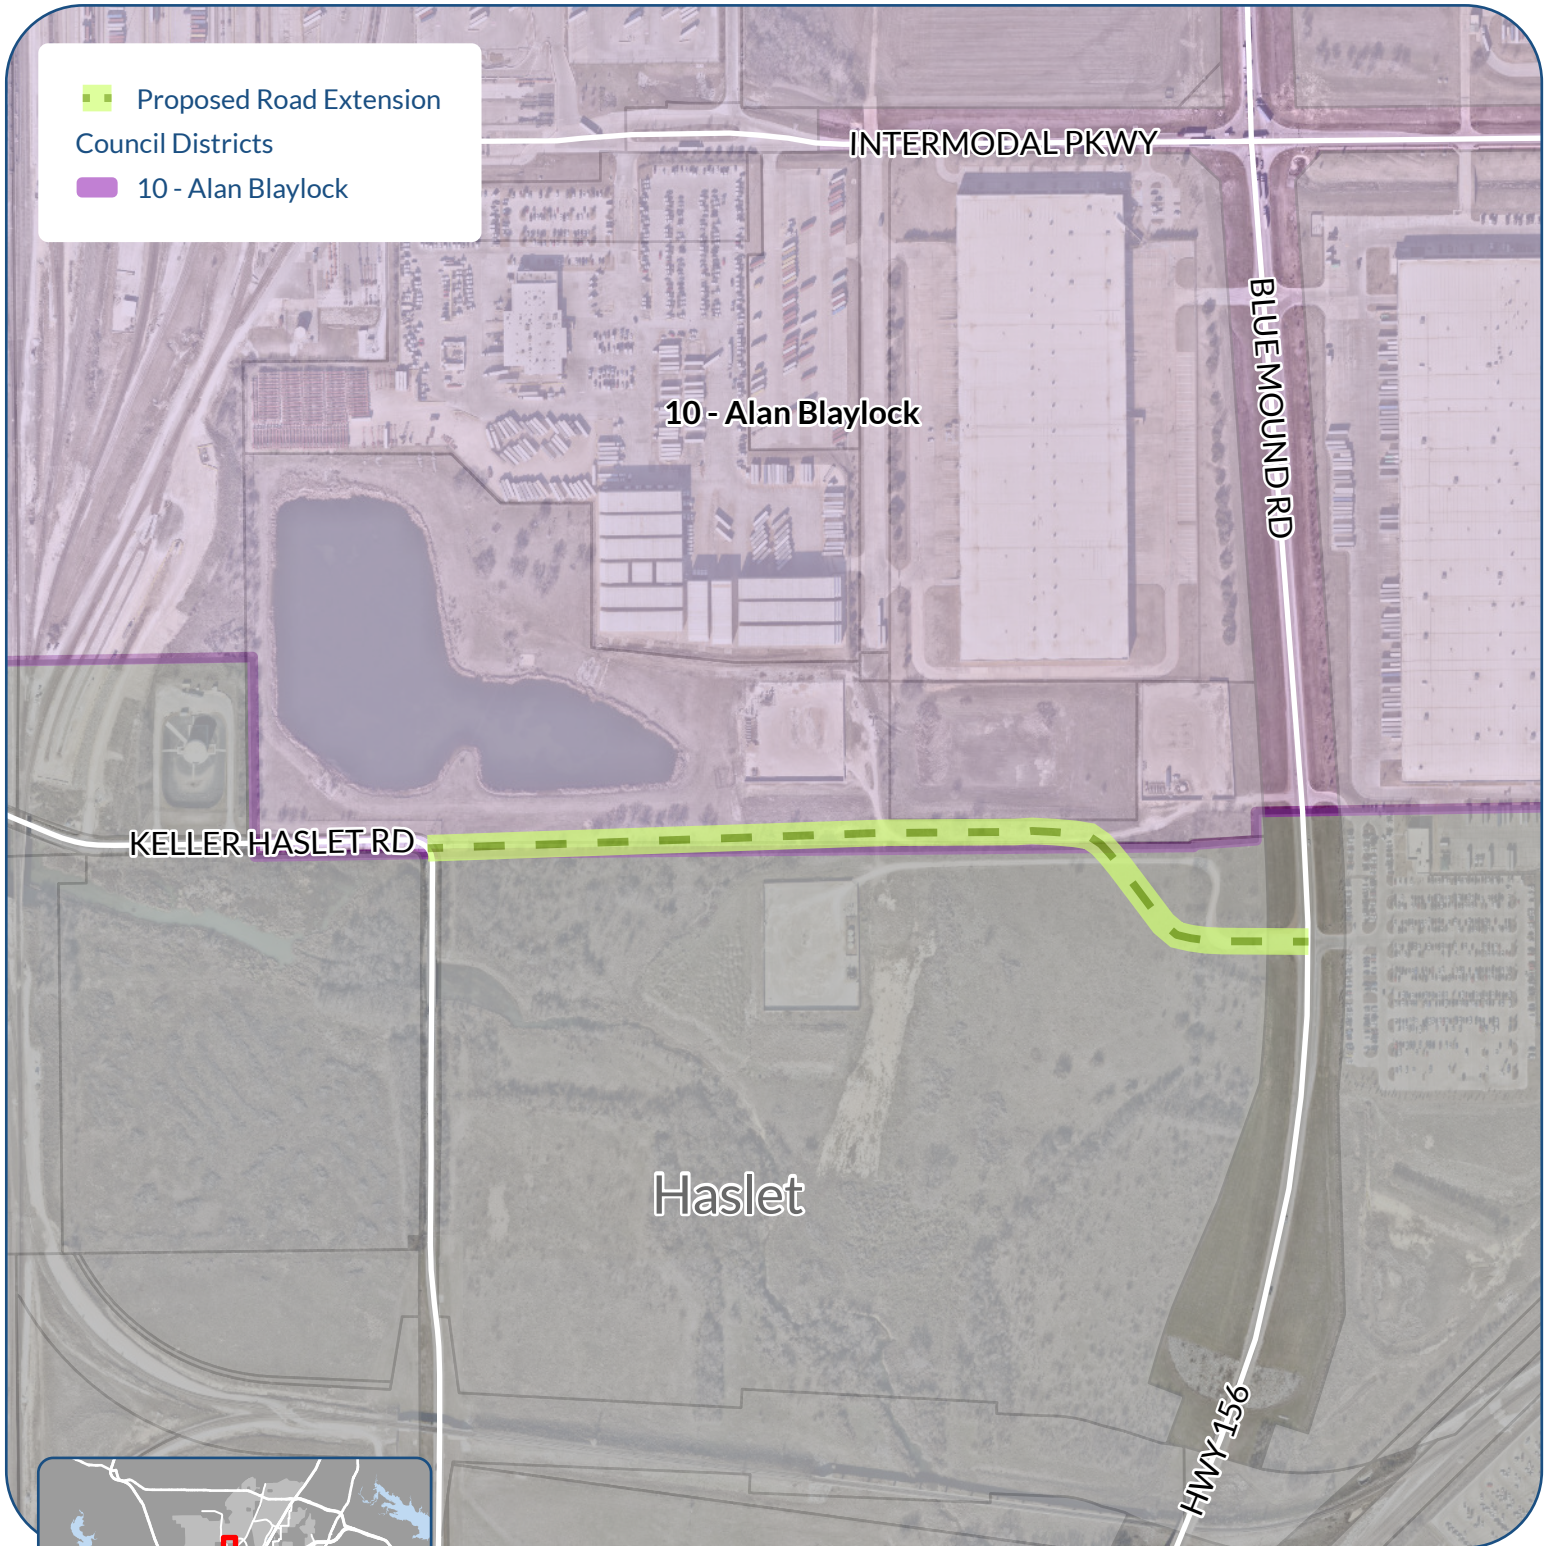

Mayor & Council Map | CPN #10 Keller Haslet Road | Proposed Extension

Keller Haslet Rd to Blue Mound Rd

Data Source: CFW GIS, NearMap | Map generated September 2024
TPW Business Support Services

Copyright © 2024 City of Fort Worth. Unauthorized reproduction is a violation of applicable laws. This data is to be used for graphical representation only. The accuracy is not to be taken/used as data produced for engineering purposes or by a registered professional land surveyor. The City of Fort Worth assumes no responsibility for the accuracy of said data.