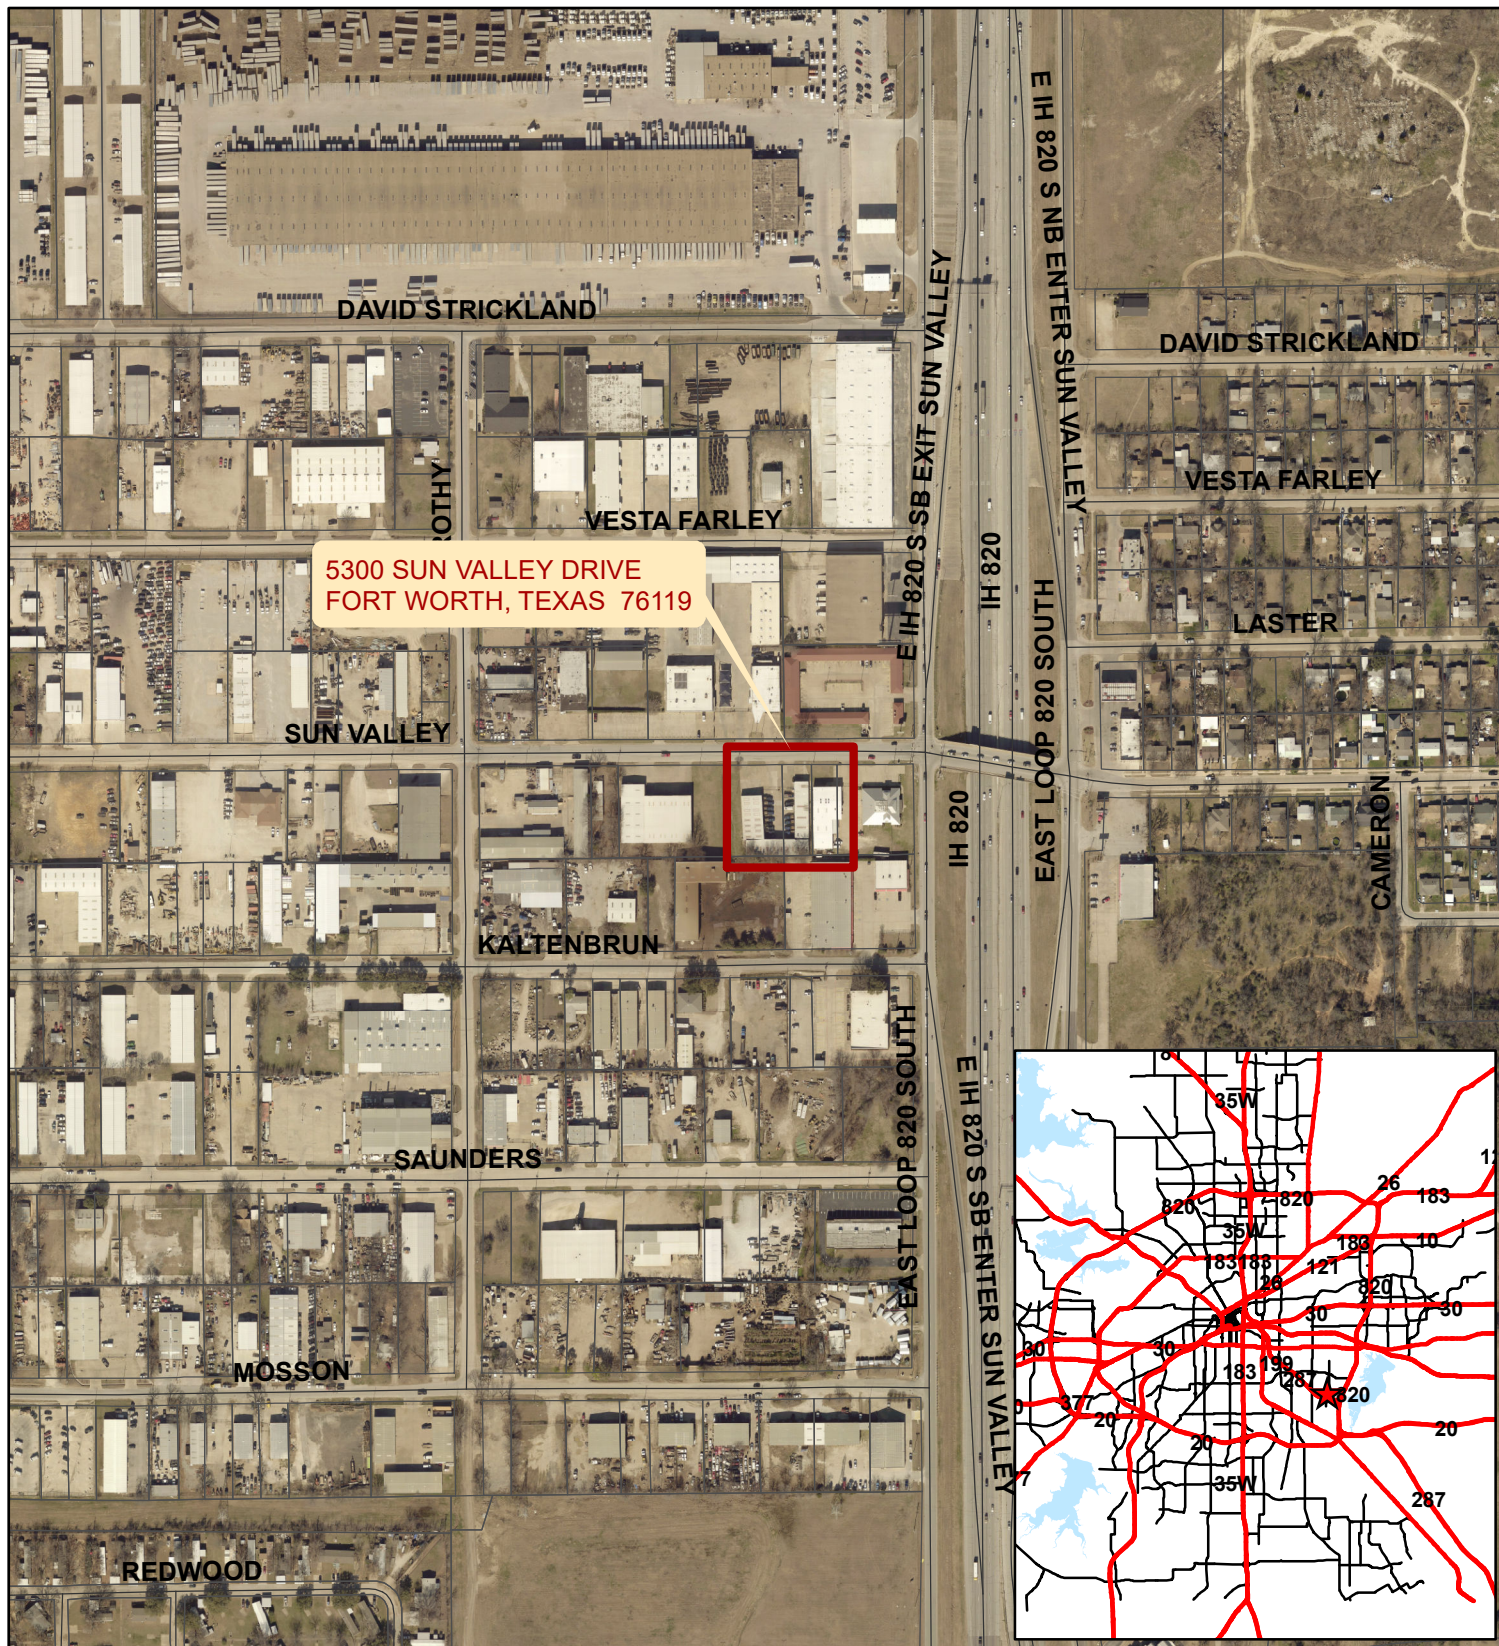

MAYOR AND COUNCIL COMMUNICATION MAP 21FWPD 5300 SUN VALLEY

COUNCIL DISTRICT 5

Copyright 2019 City of Fort Worth. Unauthorized reproduction is a violation of applicable laws. This product is for informational purposes and may not have been prepared for or be suitable for legal, engineering, or surveying purposes. It does not represent an on-the-ground survey and represents only the approximate relative location of property boundaries. The City of Fort Worth assumes no responsibility for the accuracy of said data.

 **General Location**