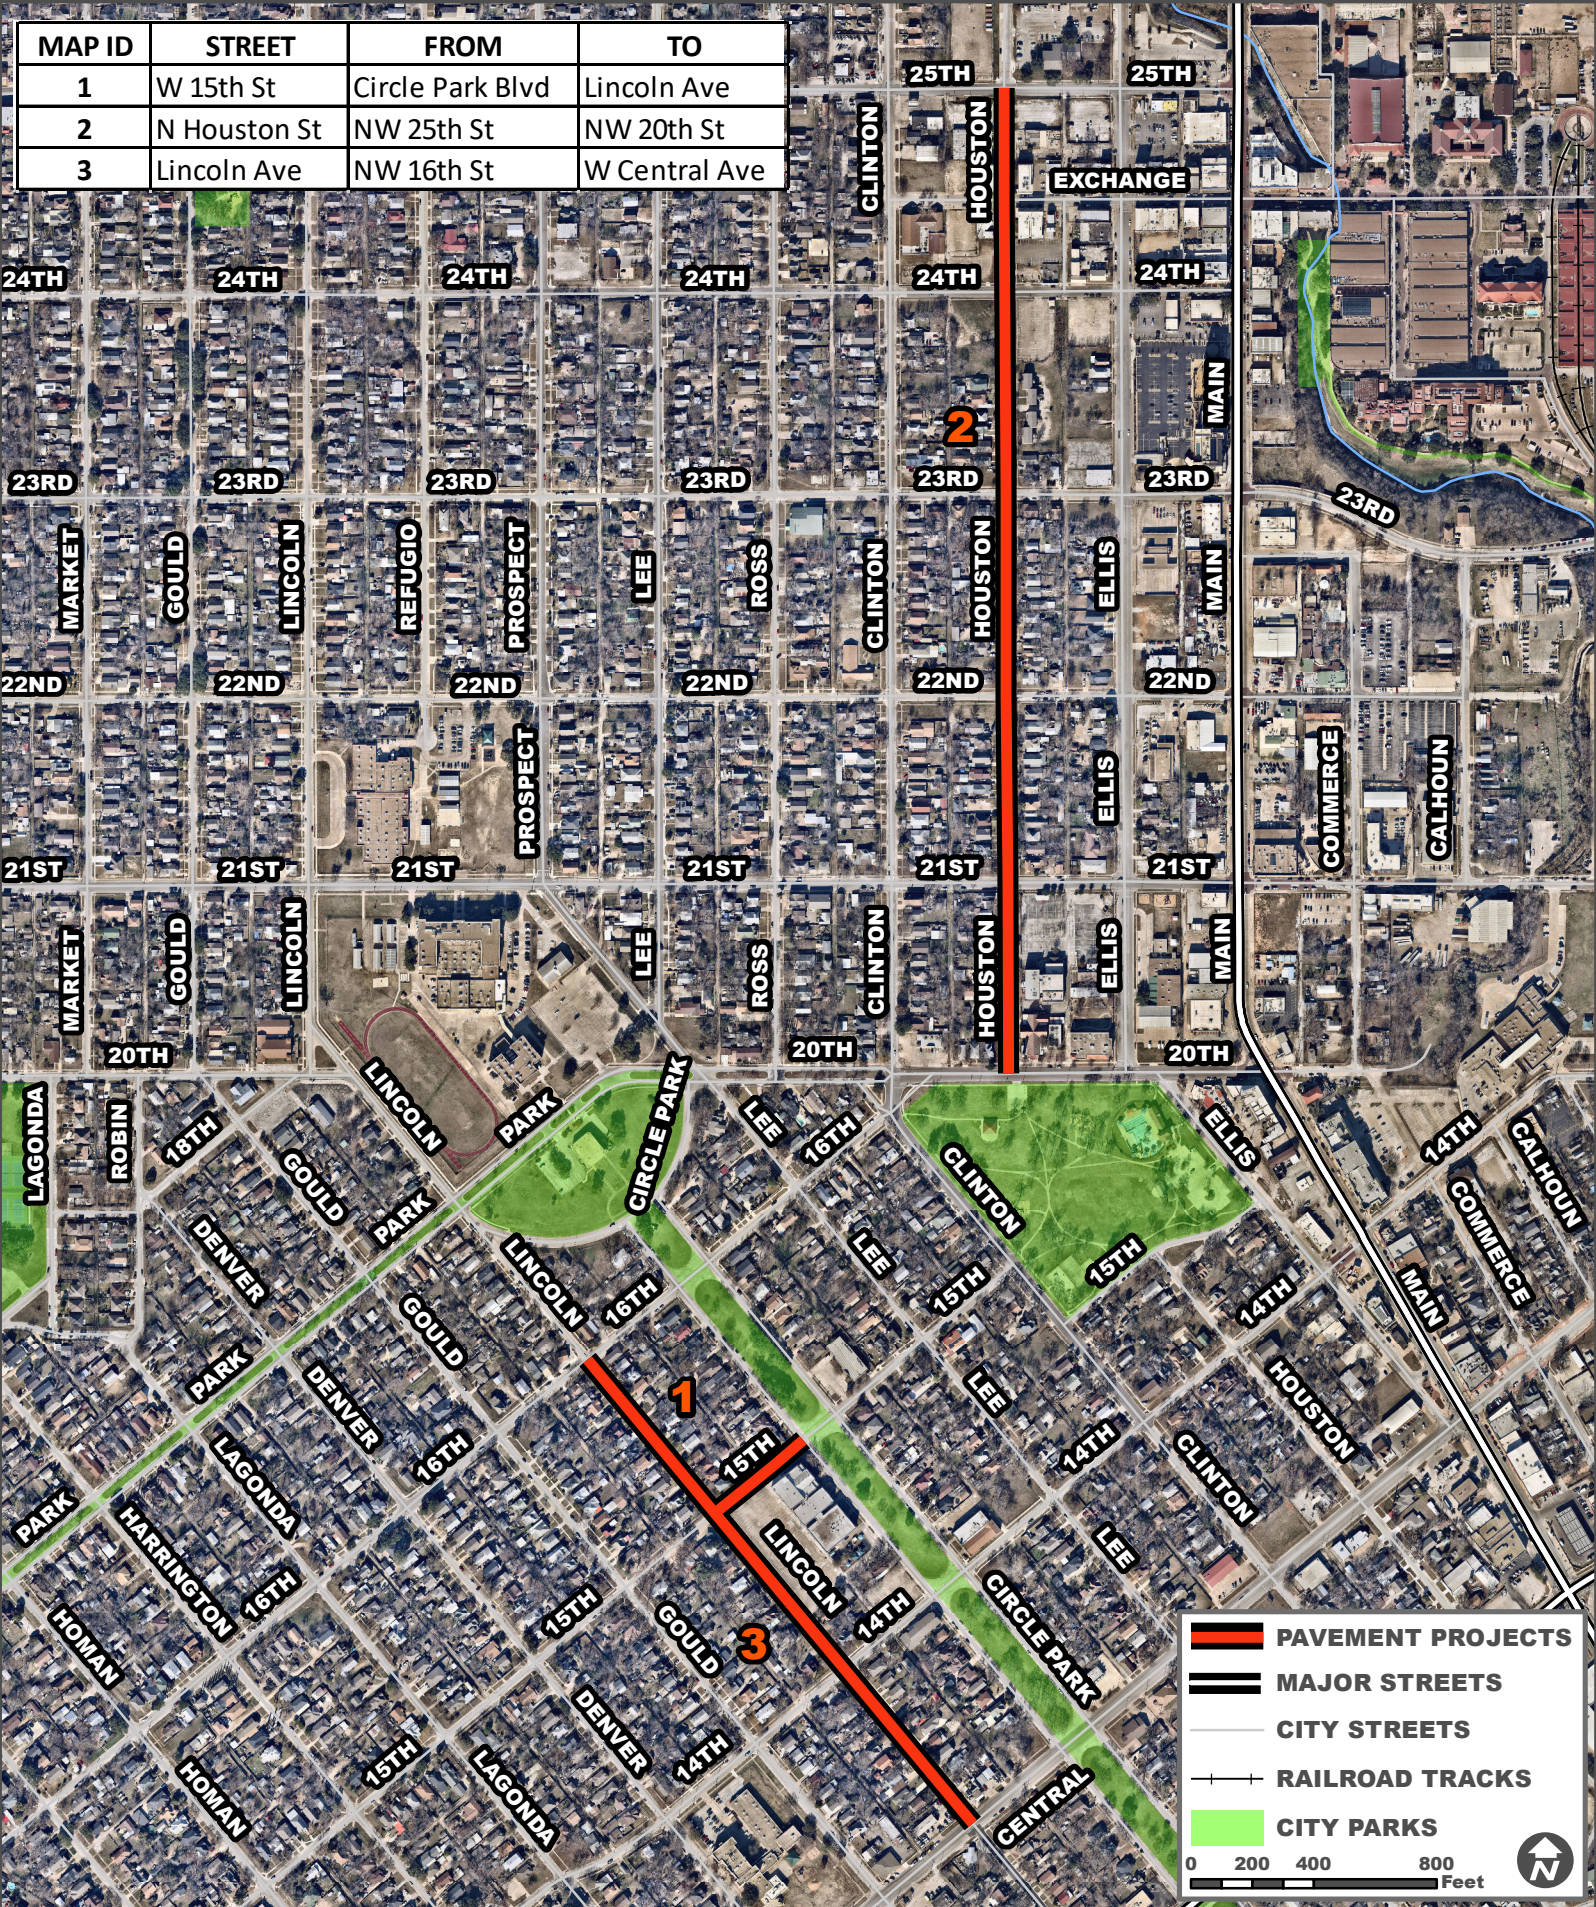

MAYORAL & COUNCIL COMMUNICATION MAP

2022 BOND NEIGHBORHOOD STREETS

CPN104243 - YEAR 2 CONTRACT 10

MAP ID	STREET	FROM	TO
1	W 15th St	Circle Park Blvd	Lincoln Ave
2	N Houston St	NW 25th St	NW 20th St
3	Lincoln Ave	NW 16th St	W Central Ave

PAVEMENT PROJECTS

MAJOR STREETS

CITY STREETS

RAILROAD TRACKS

CITY PARKS

0 200 400 800 Feet

N