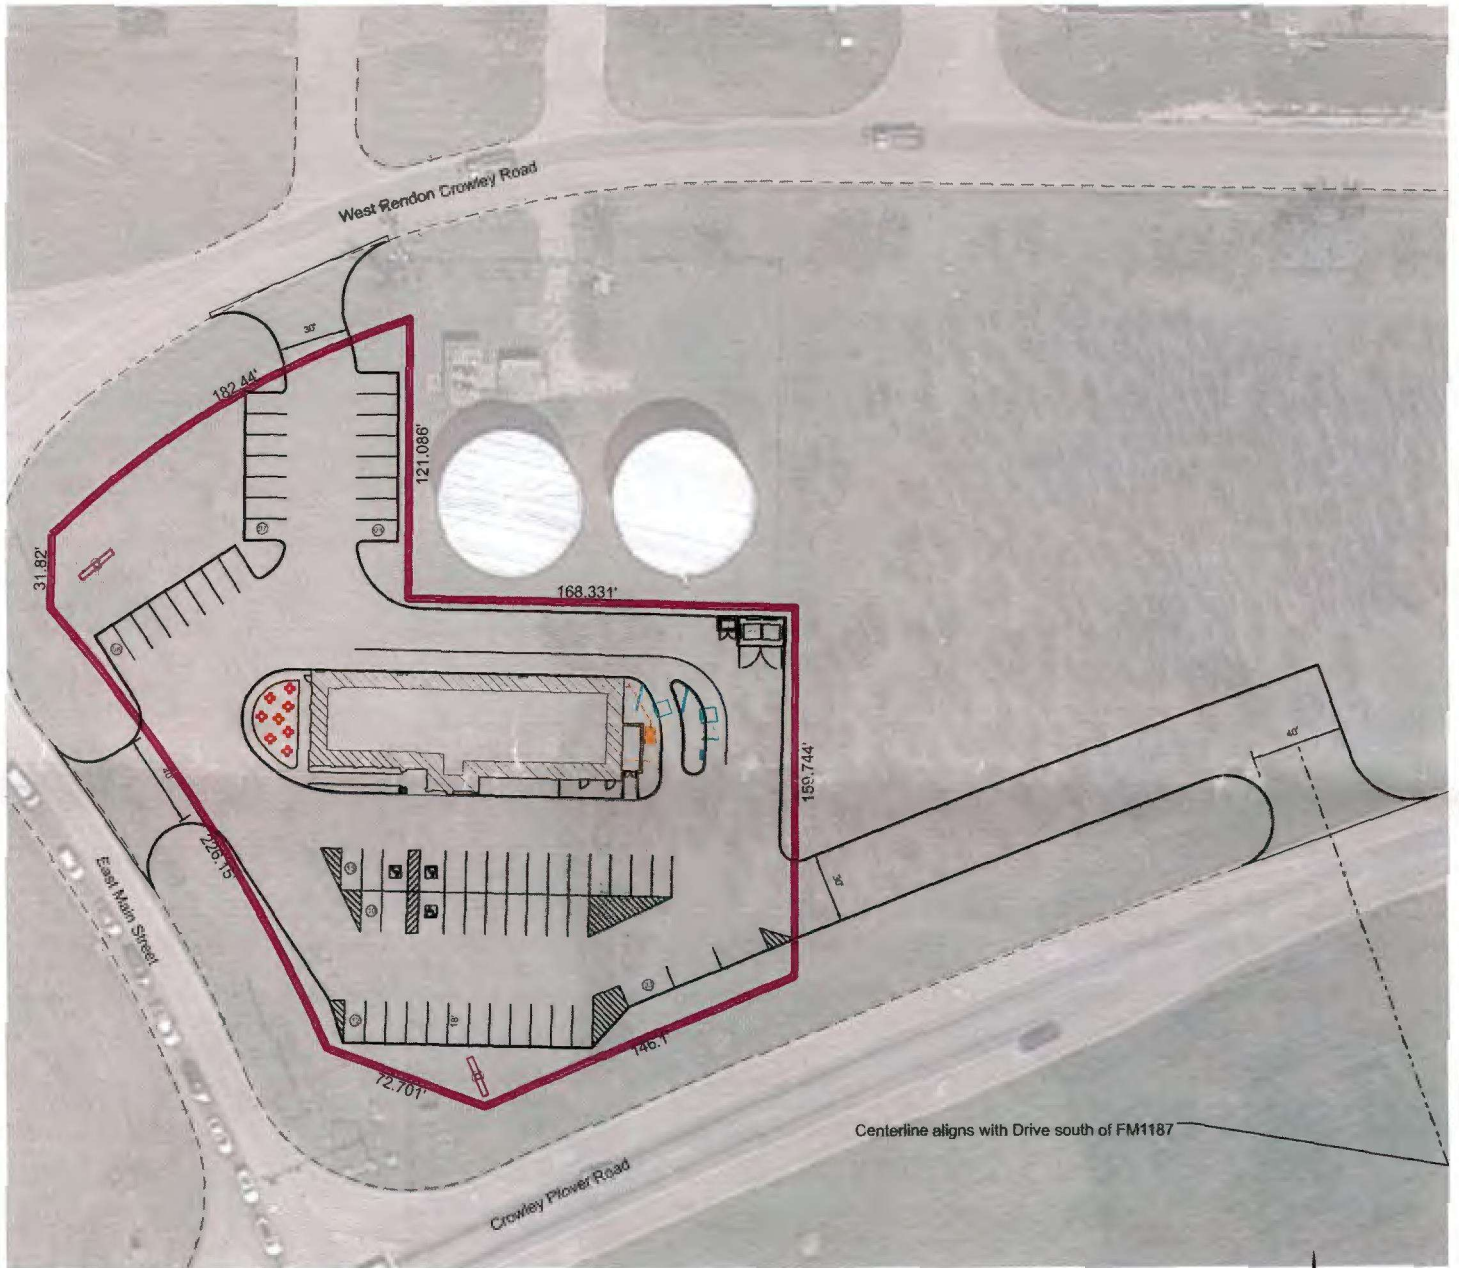

# BRAUM'S EXHIBIT "B"

TOTAL PROPERTY: 63,106 S.F. (+/-)

PROPOSED PROPERTY

FM1187 & East Main Street  
Crowley, Texas

BRAUM'S ICE CREAM AND DAIRY STORES  
OKLAHOMA

Prepared by:   
 Date: 9/27/2018   
 Drawn by:   
 Checked by:   
 Title: