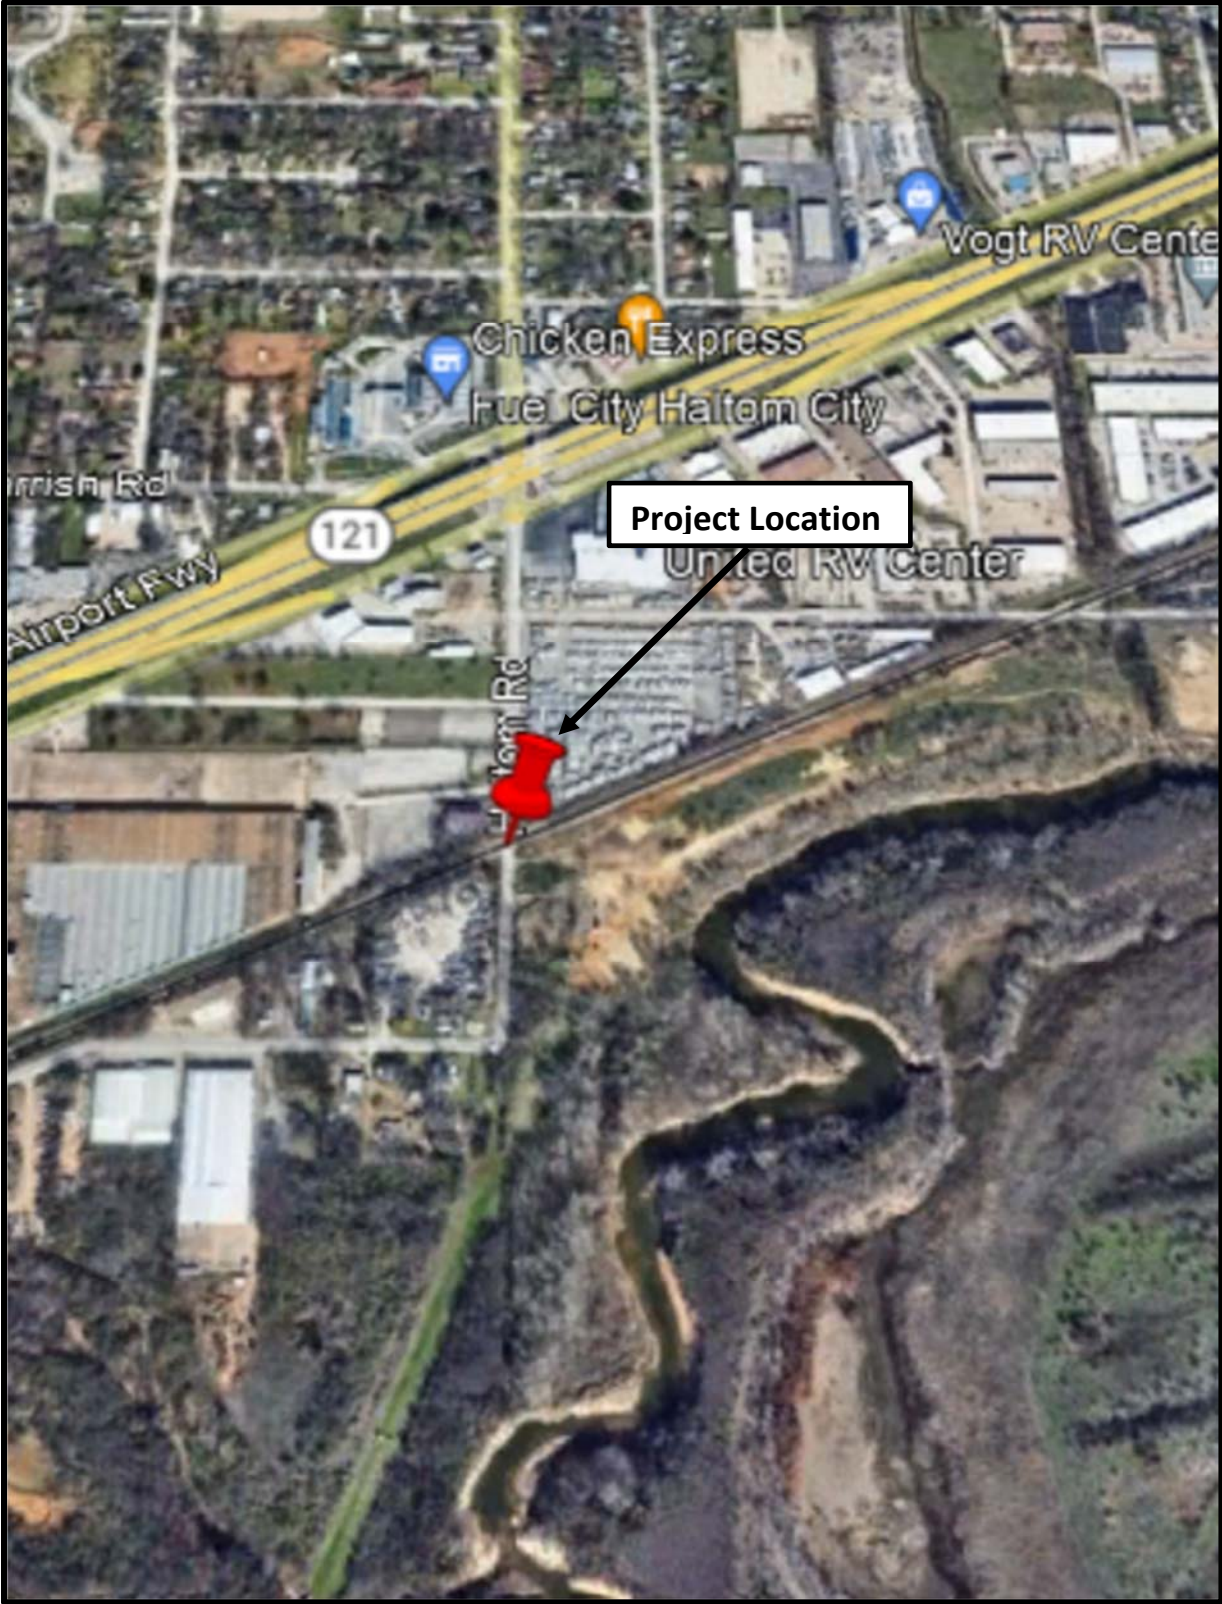

MAYOR AND COUNCIL COMMUNICATION MAP

2018 Bond Railroad TRE at Haltom Road

Project Number 104003

Copyright 2014 City of Fort Worth. Unauthorized reproduction is a violation of applicable laws. This product is for informational purposes and may not have been prepared for or be suitable for legal, engineering, or surveying purposes. It does not represent an on-the-ground survey and represents only the approximate relative location of property boundaries. The City of Fort Worth assumes no responsibility for the accuracy of said data.