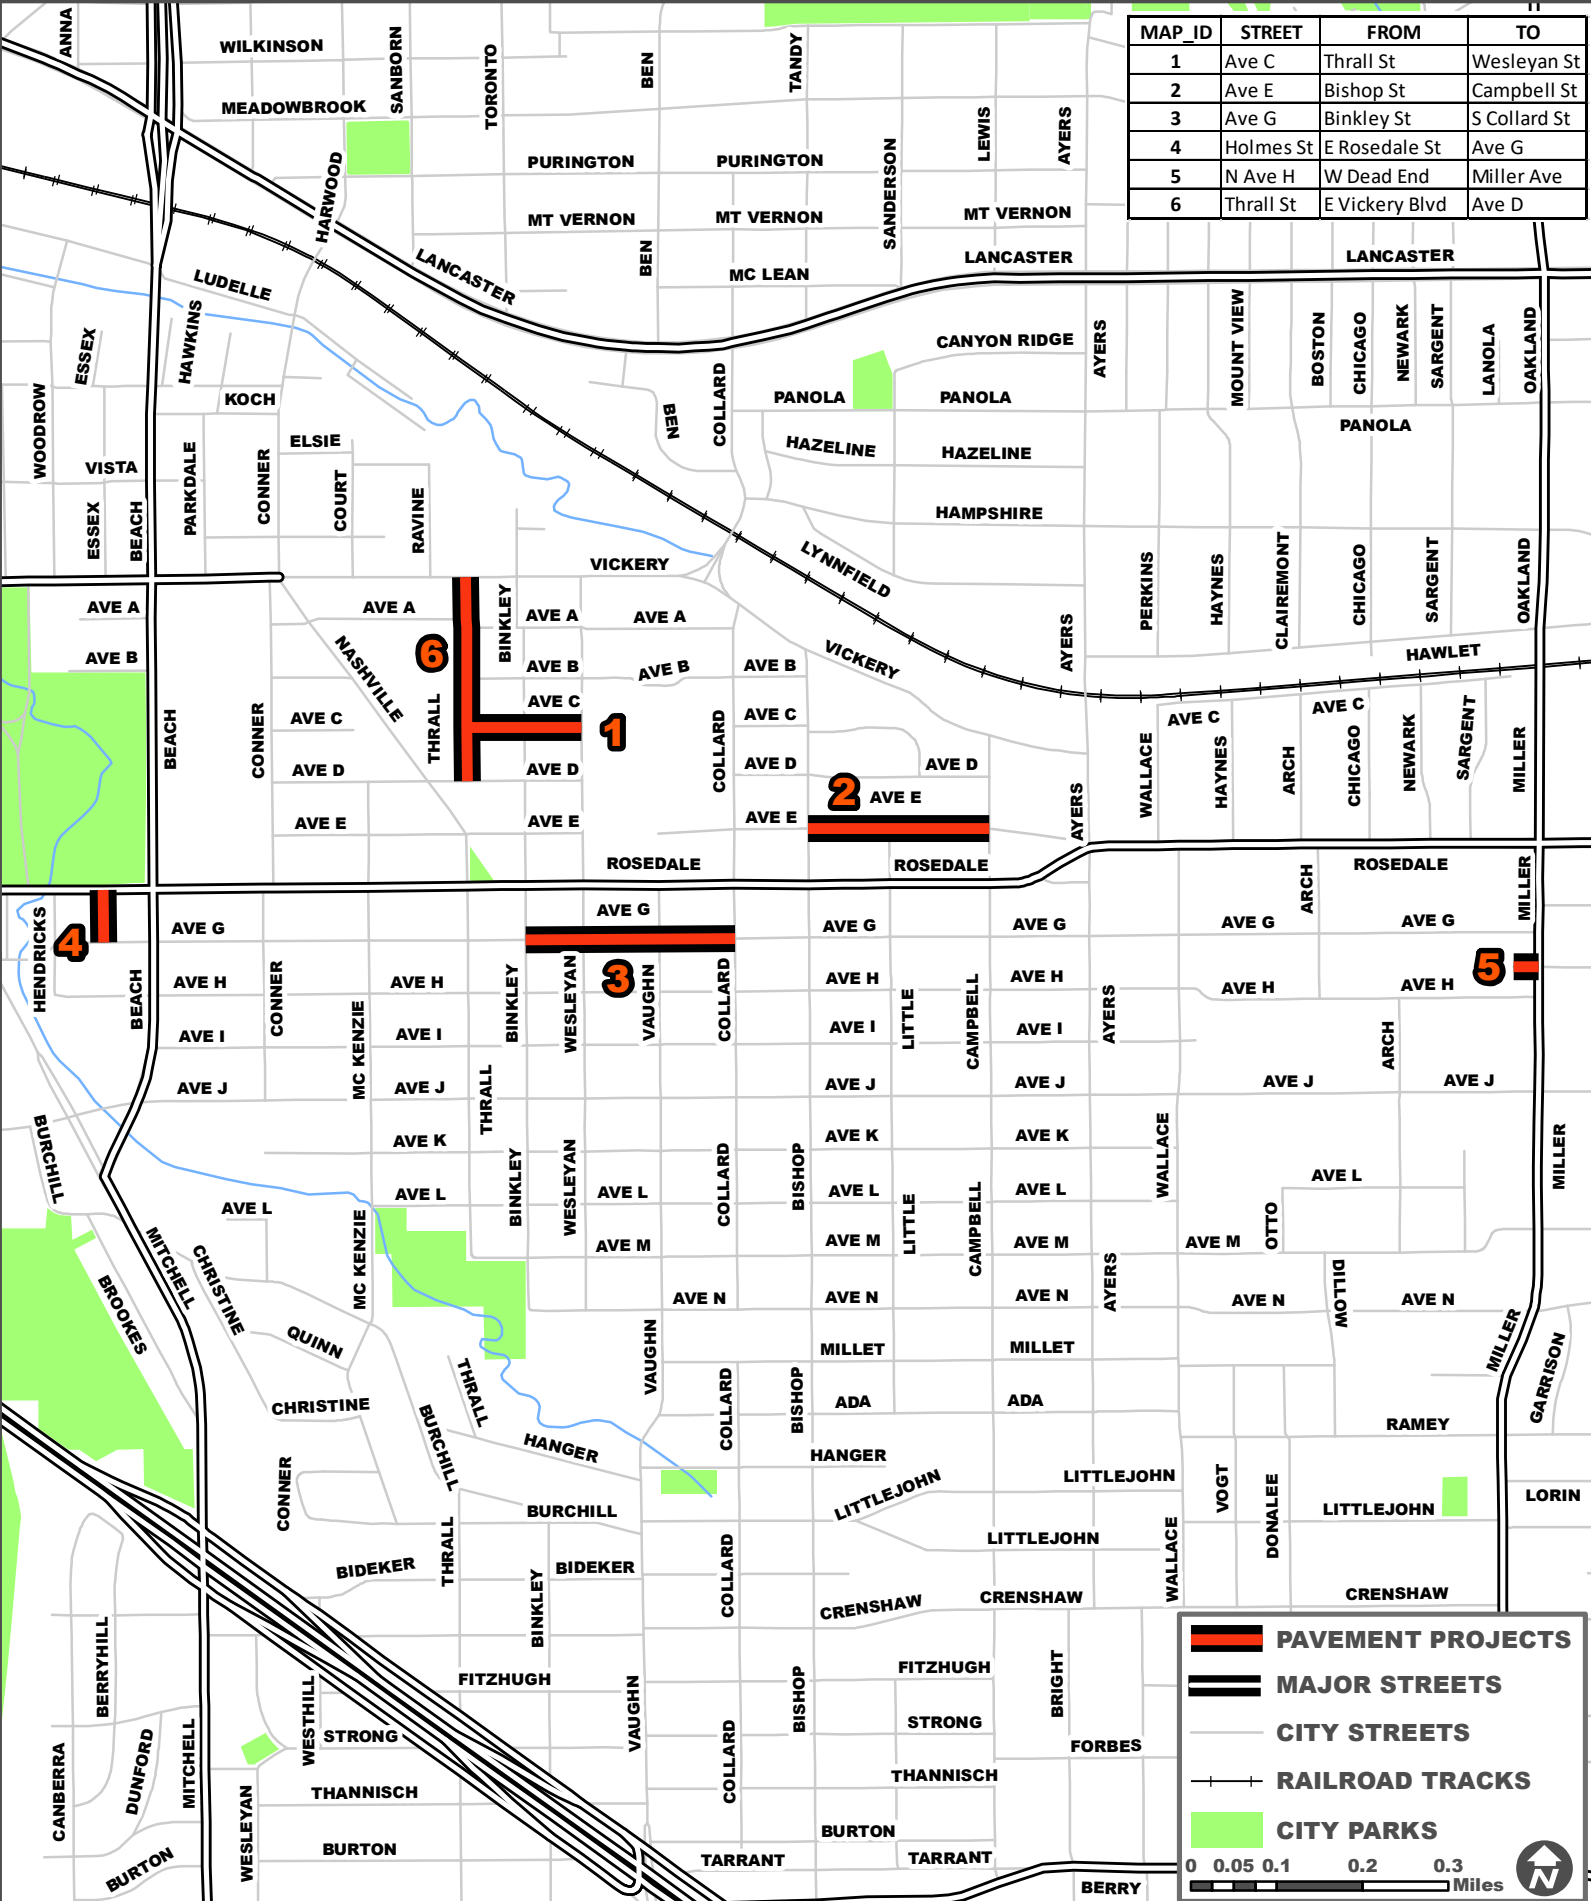

MAYOR & COUNCIL COMMUNICATION MAP

2022 BOND NEIGHBORHOOD STREETS

CPN102927 - YEAR 1 CONTRACT 2

MAP ID	STREET	FROM	TO
1	Ave C	Thrall St	Wesleyan St
2	Ave E	Bishop St	Campbell St
3	Ave G	Binkley St	S Collard St
4	Holmes St	E Rosedale St	Ave G
5	N Ave H	W Dead End	Miller Ave
6	Thrall St	E Vickery Blvd	Ave D

PAVEMENT PROJECTS

MAJOR STREETS

CITY STREETS

RAILROAD TRACKS

CITY PARKS

0 0.05 0.1 0.2 0.3 Miles