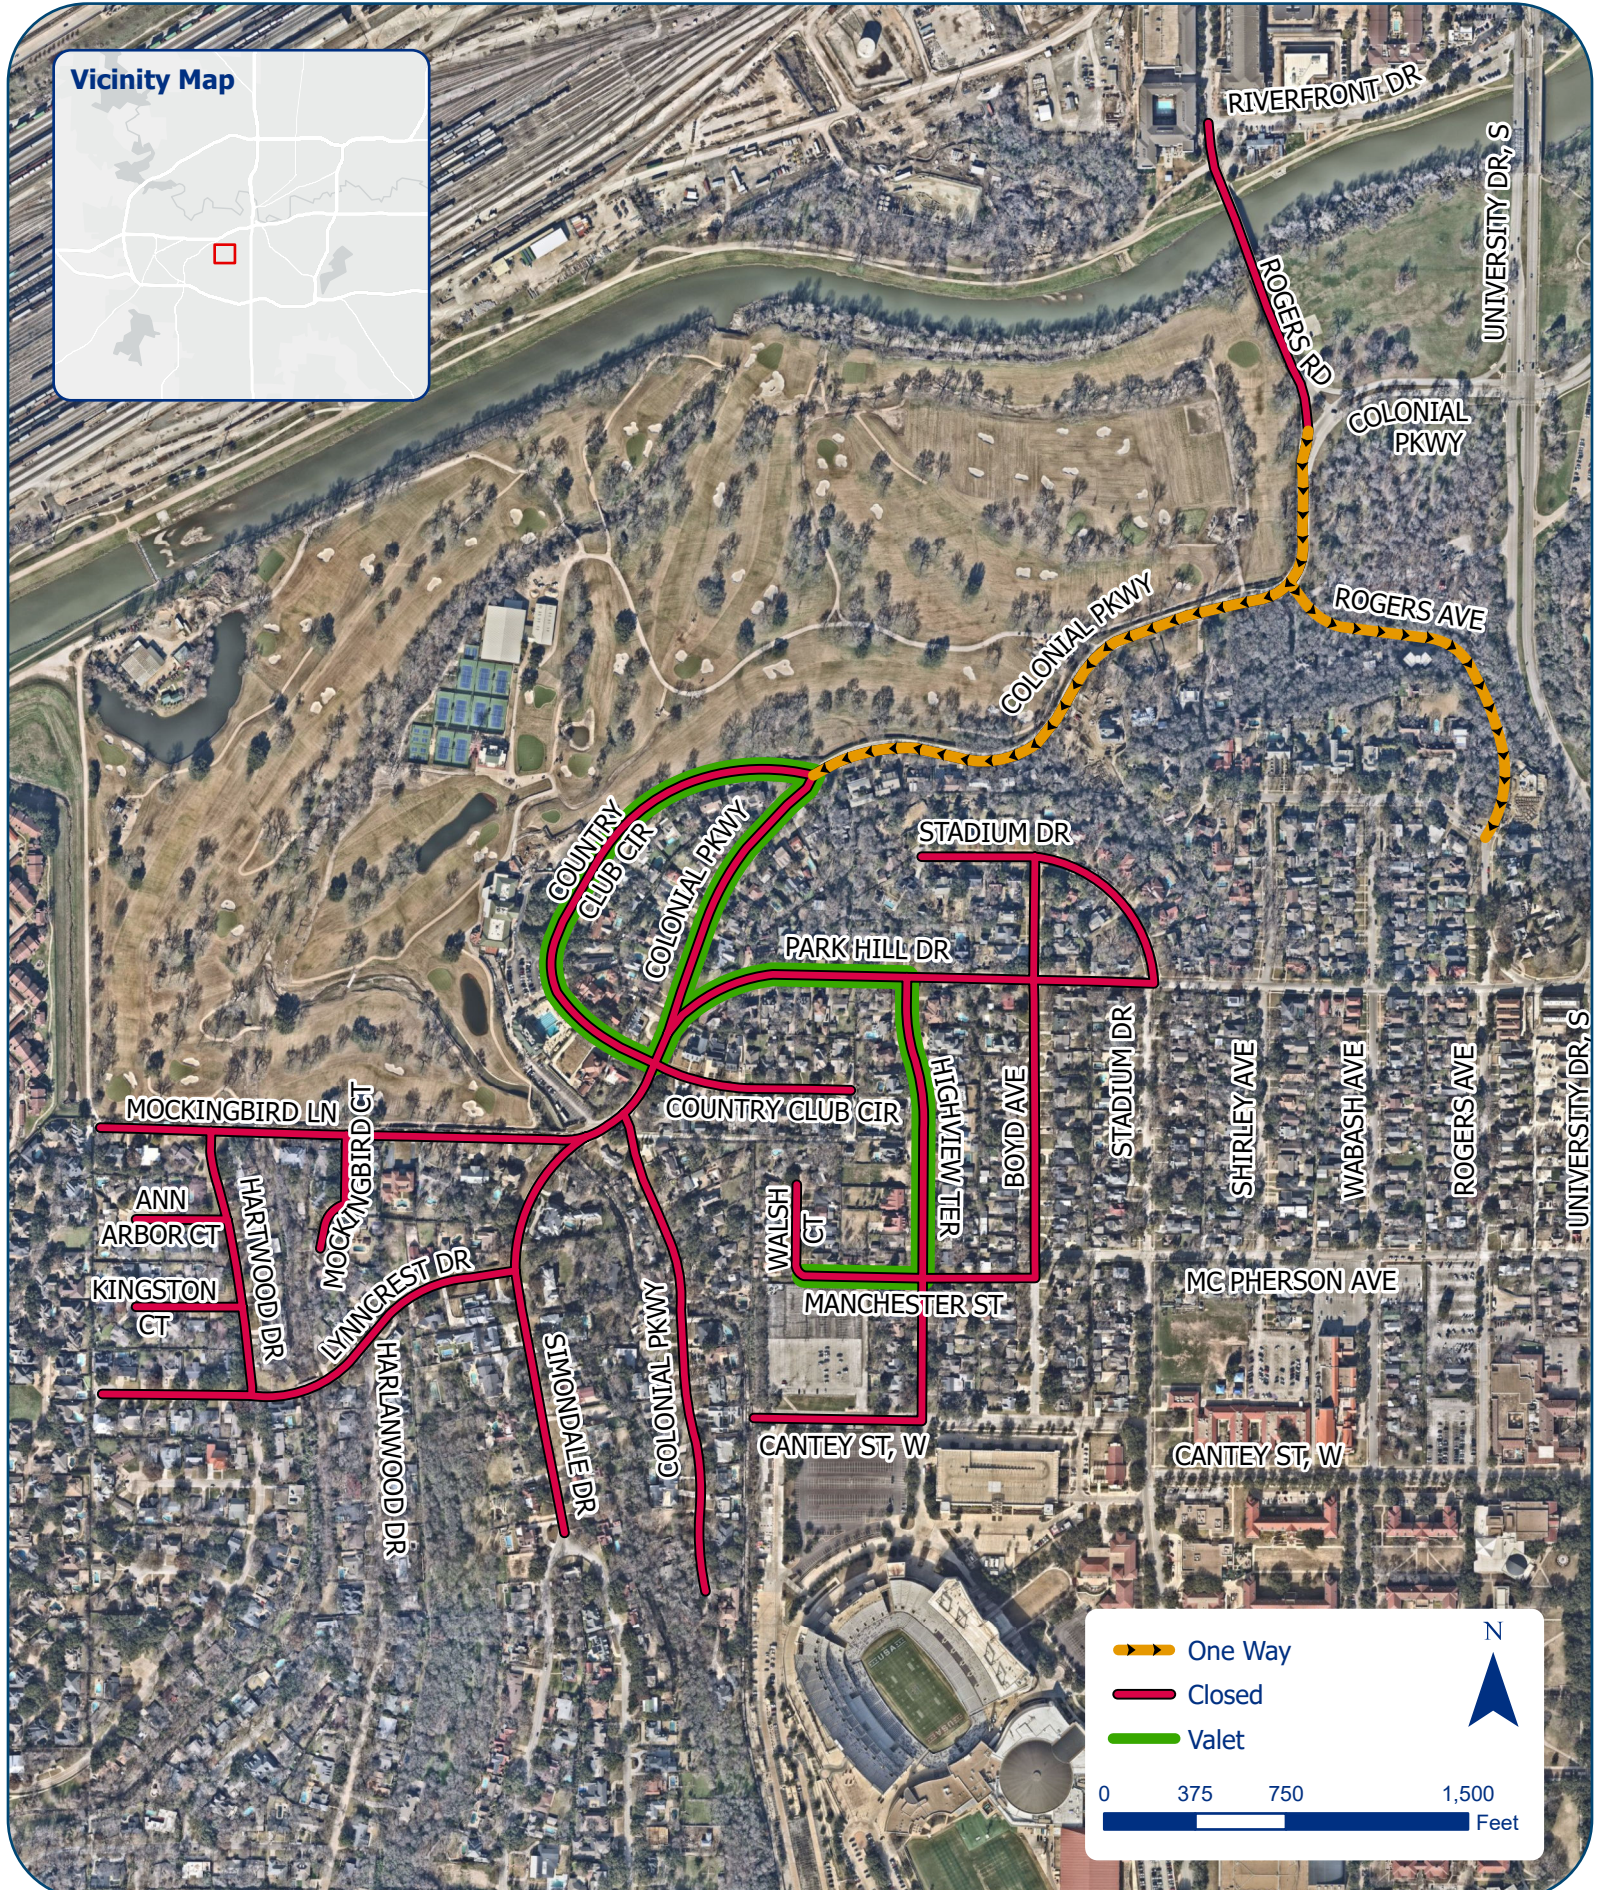

2024 Charles Schwab Challenge Temporary Street Closures

→ One Way
— Closed
— Valet

0 375 750 1,500 Feet

N