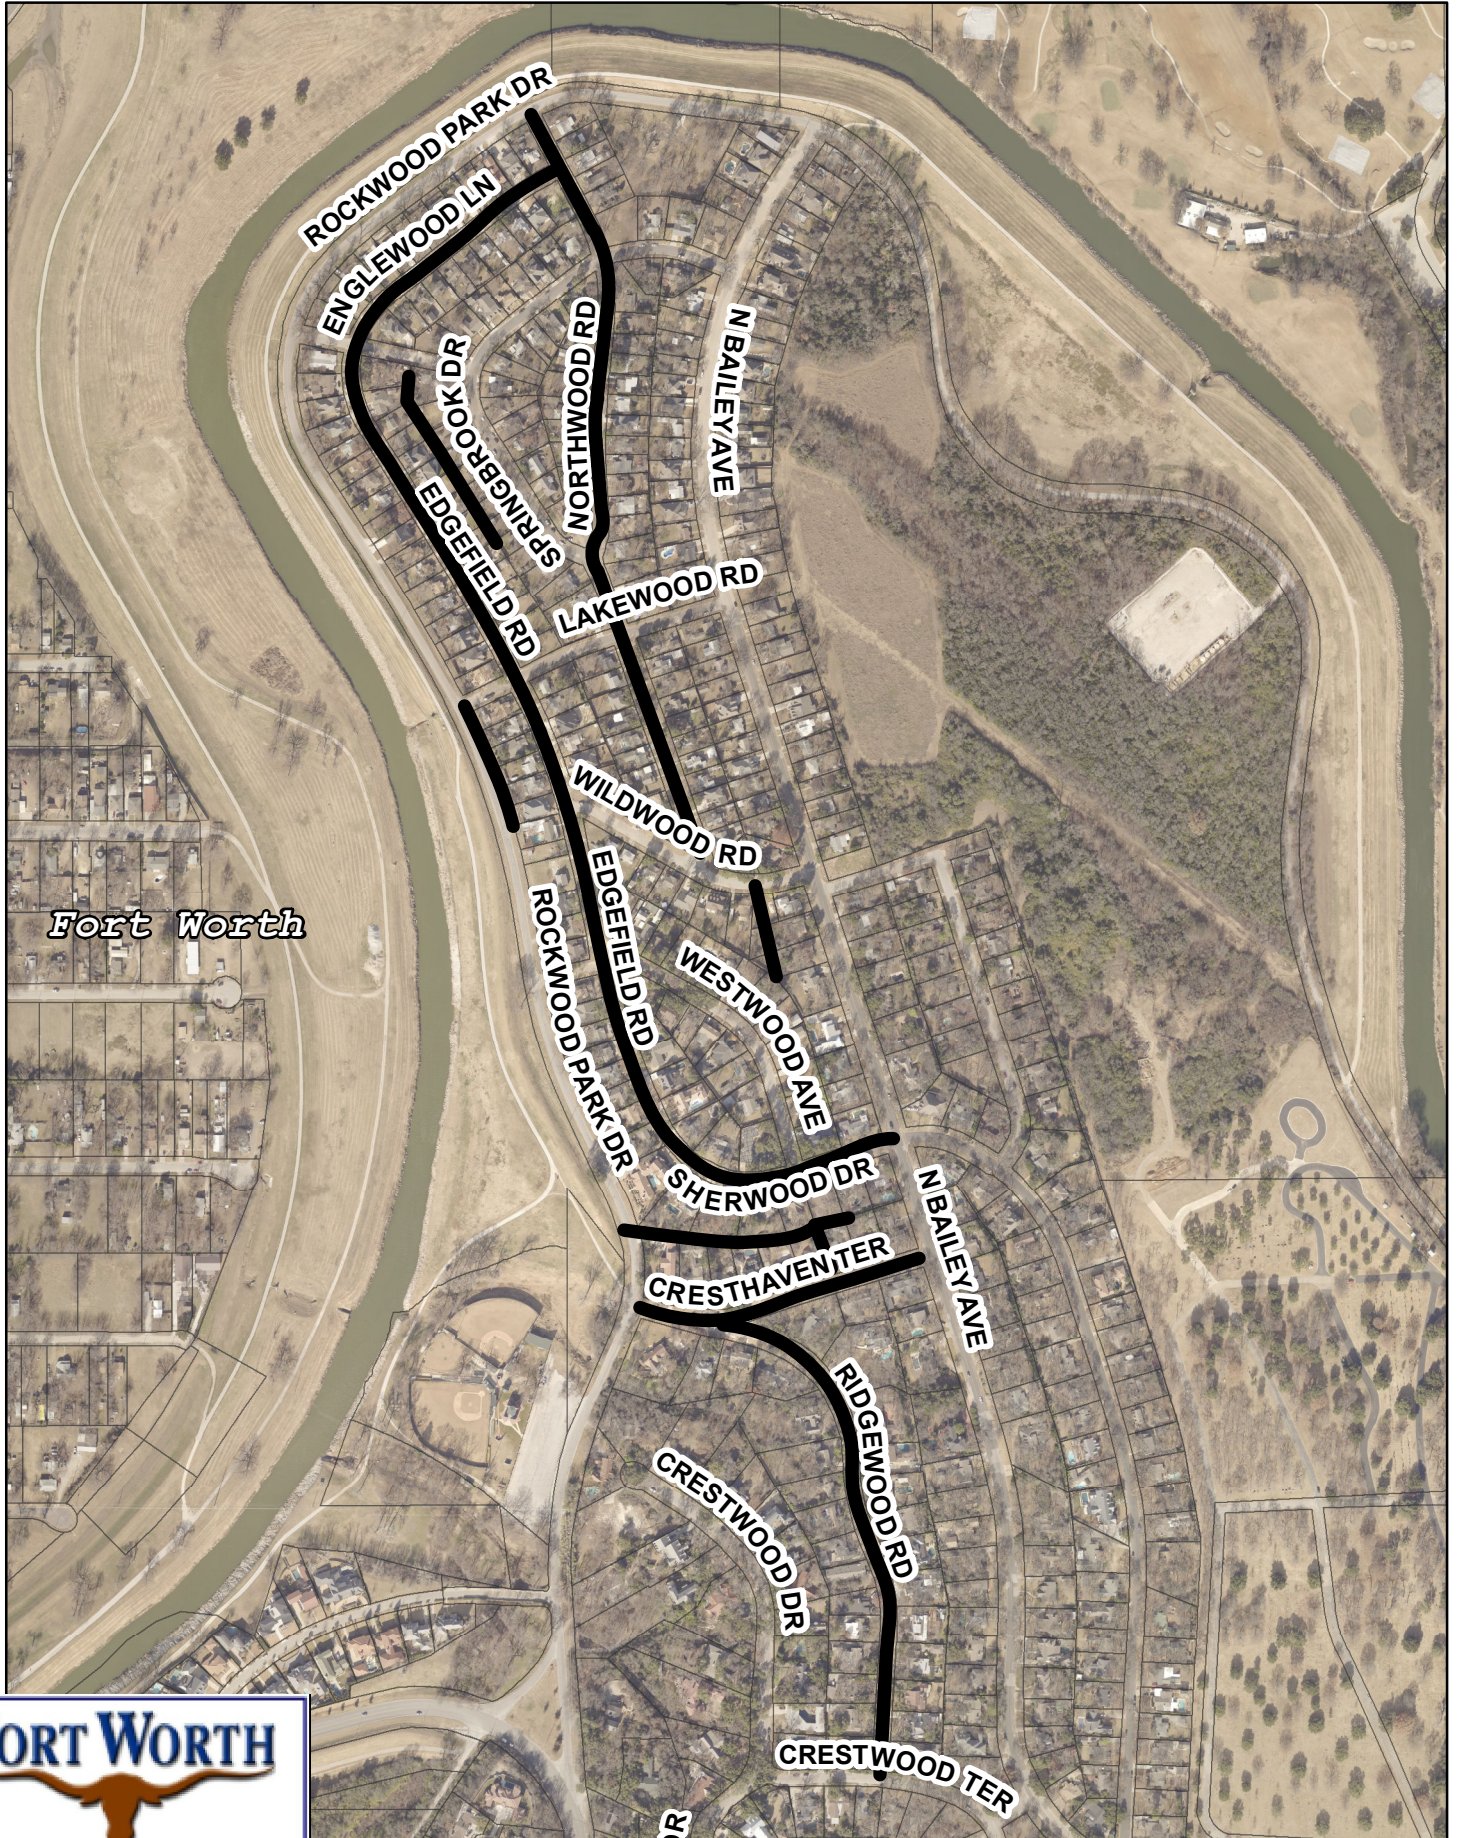

MAYOR AND COUNCIL COMMUNICATION MAP

60WSSC20WSML-VISINTAINER

Fort Worth