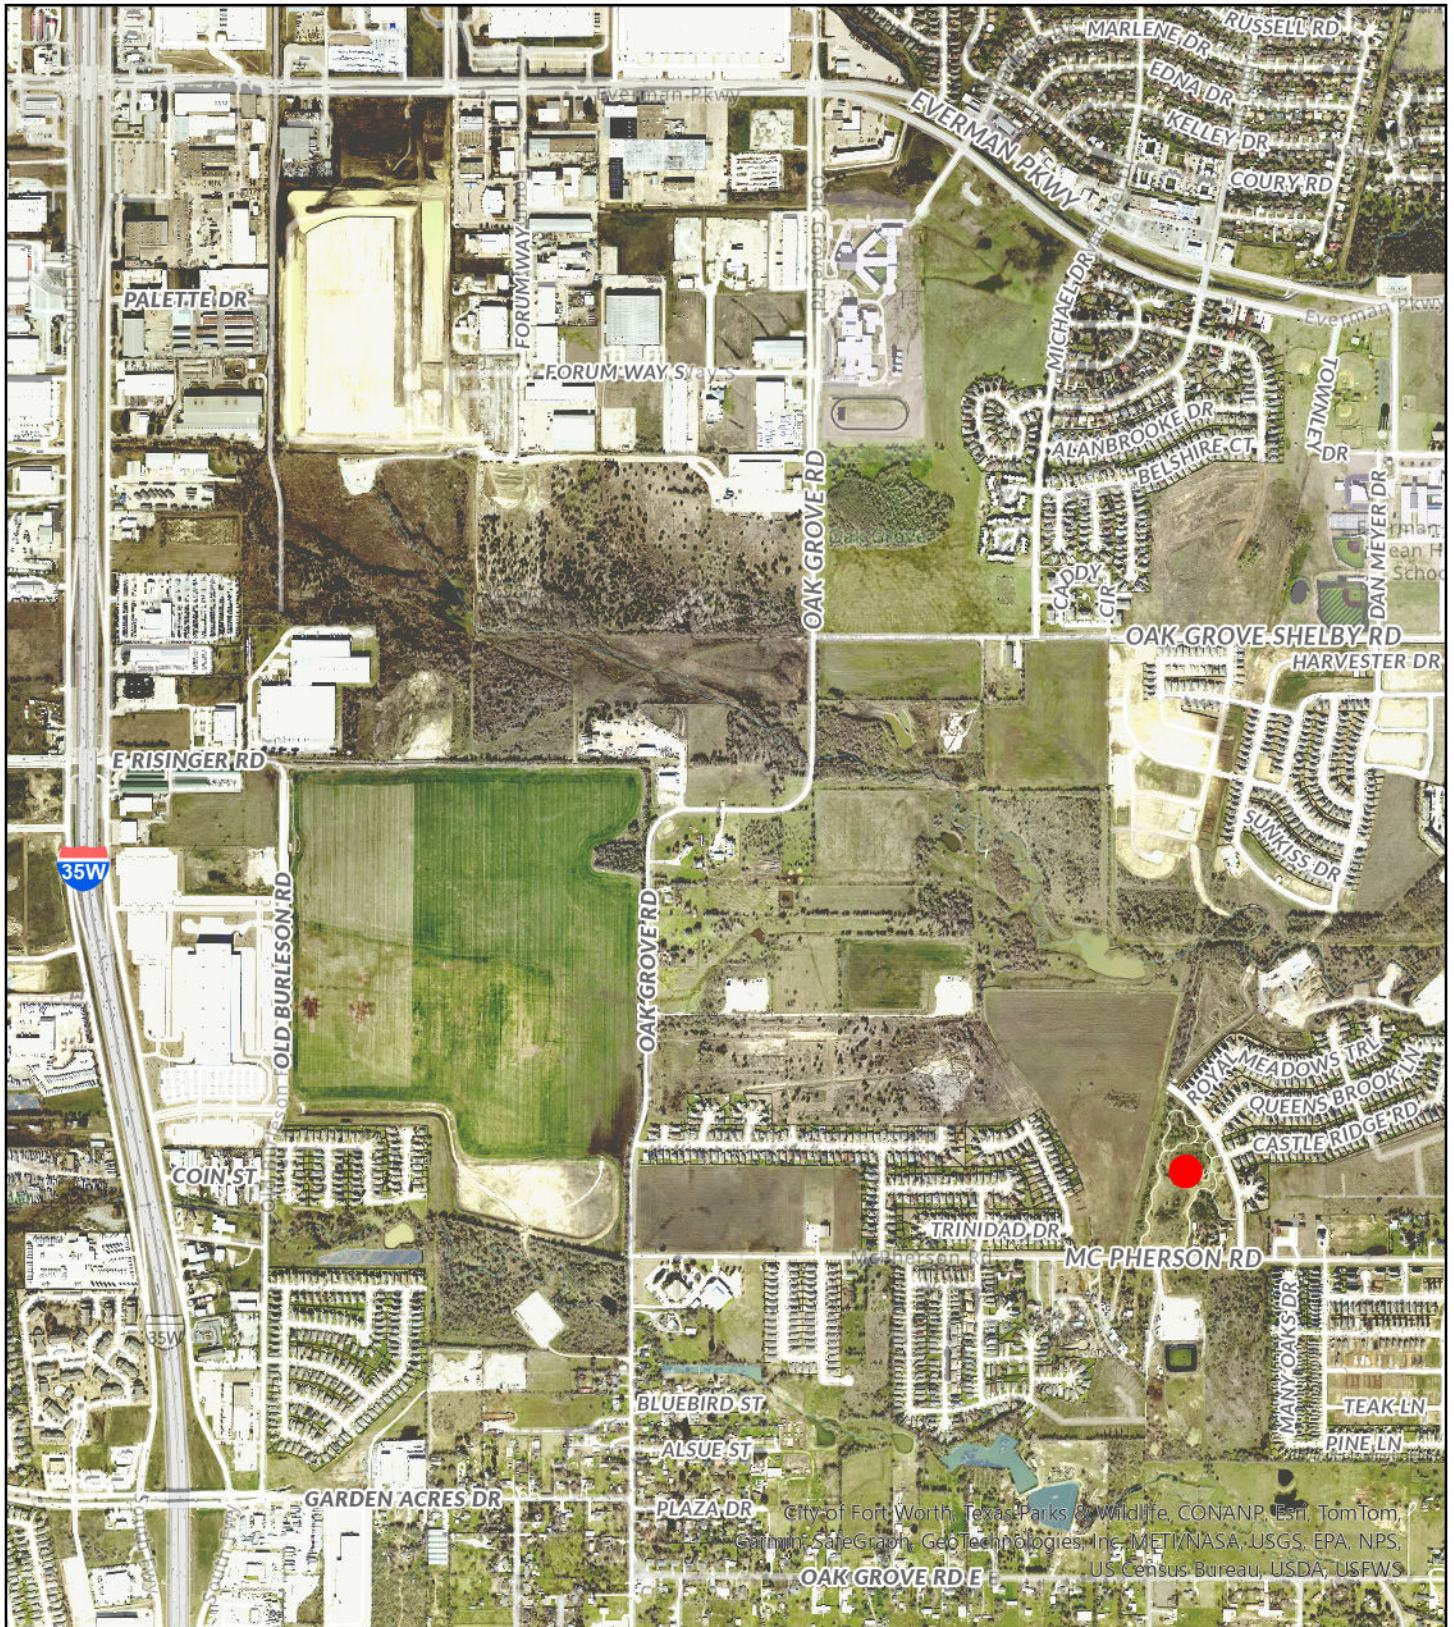

Eastbrook Park

2728 ESCALANTE AVE
FORT WORTH, TX., 76112
COUNCIL DISTRICT No. 5

Tarrant County College, City of Arlington, TX, City of Fort Worth, Texas
Parks & Wildlife Dept, TomTom, Garmin, SafeGraph, GeoTechnologies, Inc
METI/NASA/USGS, EPA, NPS, USDA, USFWS

City of Fort Worth, Texas Parks & Wildlife, CCN/WNP, Esri, TomTom, Garmin, SafeGraph, GeoTechnologies, Inc, METI/NASA, USGS, EPA, NPS, US Census Bureau, USDA, USFWS

Deer Meadow Park

11600 S. OKE GROVE RD
FORT WORTH, TX., 76028
COUNCIL DISTRICT No. 8

0 500 1,000 2,000 Feet

McPherson Park

1229 McPHERSON RD
 FORT WORTH, TX., 76140
 COUNCIL DISTRICT No. 8