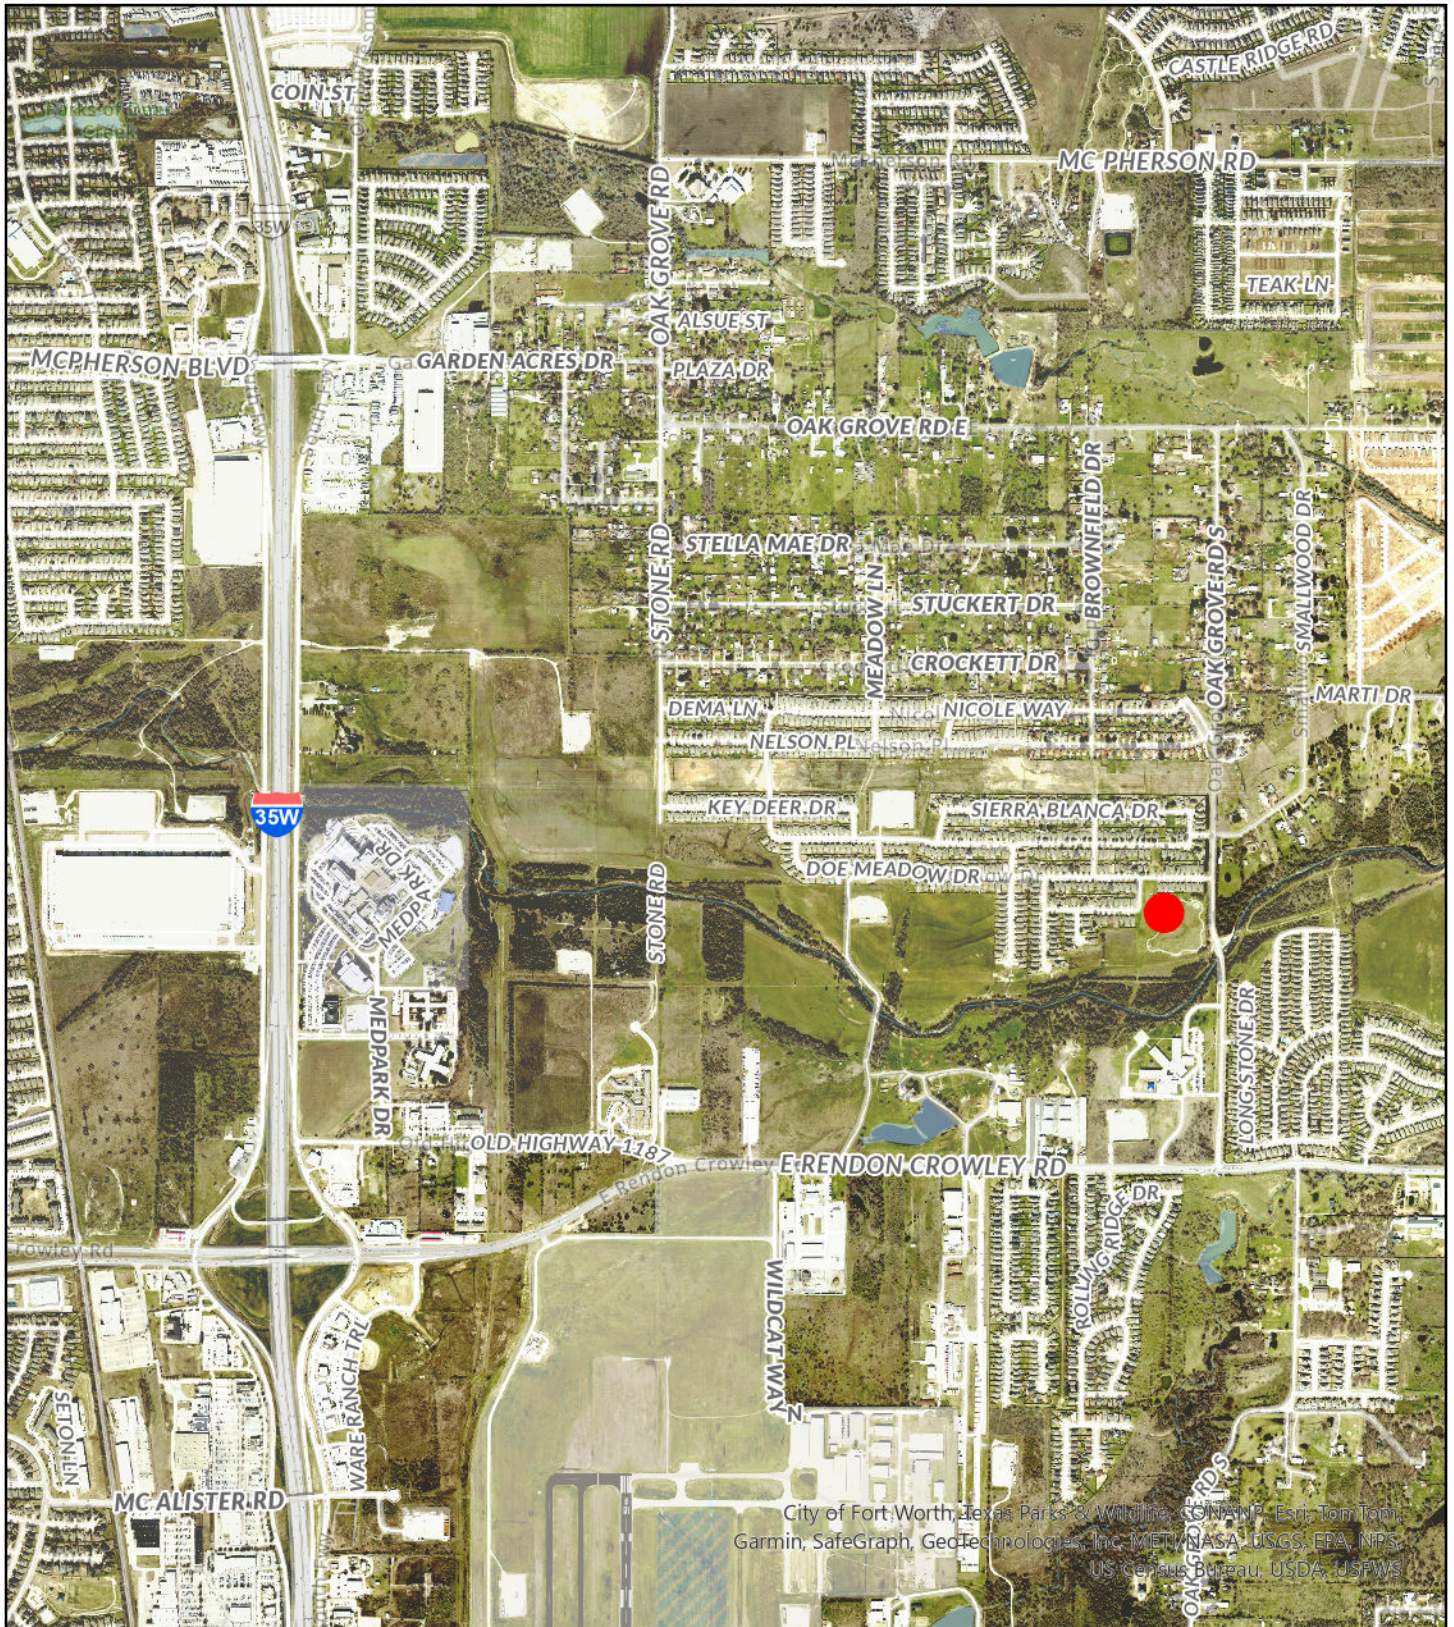

Eastbrook Park

2728 ESCALANTE AVE
FORT WORTH, TX., 76112
COUNCIL DISTRICT No. 5

Tarrant County College, City of Arlington, TX, City of Fort Worth, Texas
Parks & Wildlife Dept, TomTom, Garmin, SafeGraph, GeoTechnologies, Inc
METI/NASA/USGS, EPA, NPS, USDA, USFWS

City of Fort Worth, Texas Parks & Wildlife, CCN/WNP, Esri, TomTom, Garmin, SafeGraph, GeoTechnologies, Inc, METI/NASA, USGS, EPA, NPS, US Census Bureau, USDA, USFWS

Deer Meadow Park

11600 S. OKE GROVE RD
FORT WORTH, TX., 76028
COUNCIL DISTRICT No. 8

0 500 1,000 2,000 Feet

McPherson Park

1229 McPHERSON RD
 FORT WORTH, TX., 76140
 COUNCIL DISTRICT No. 8