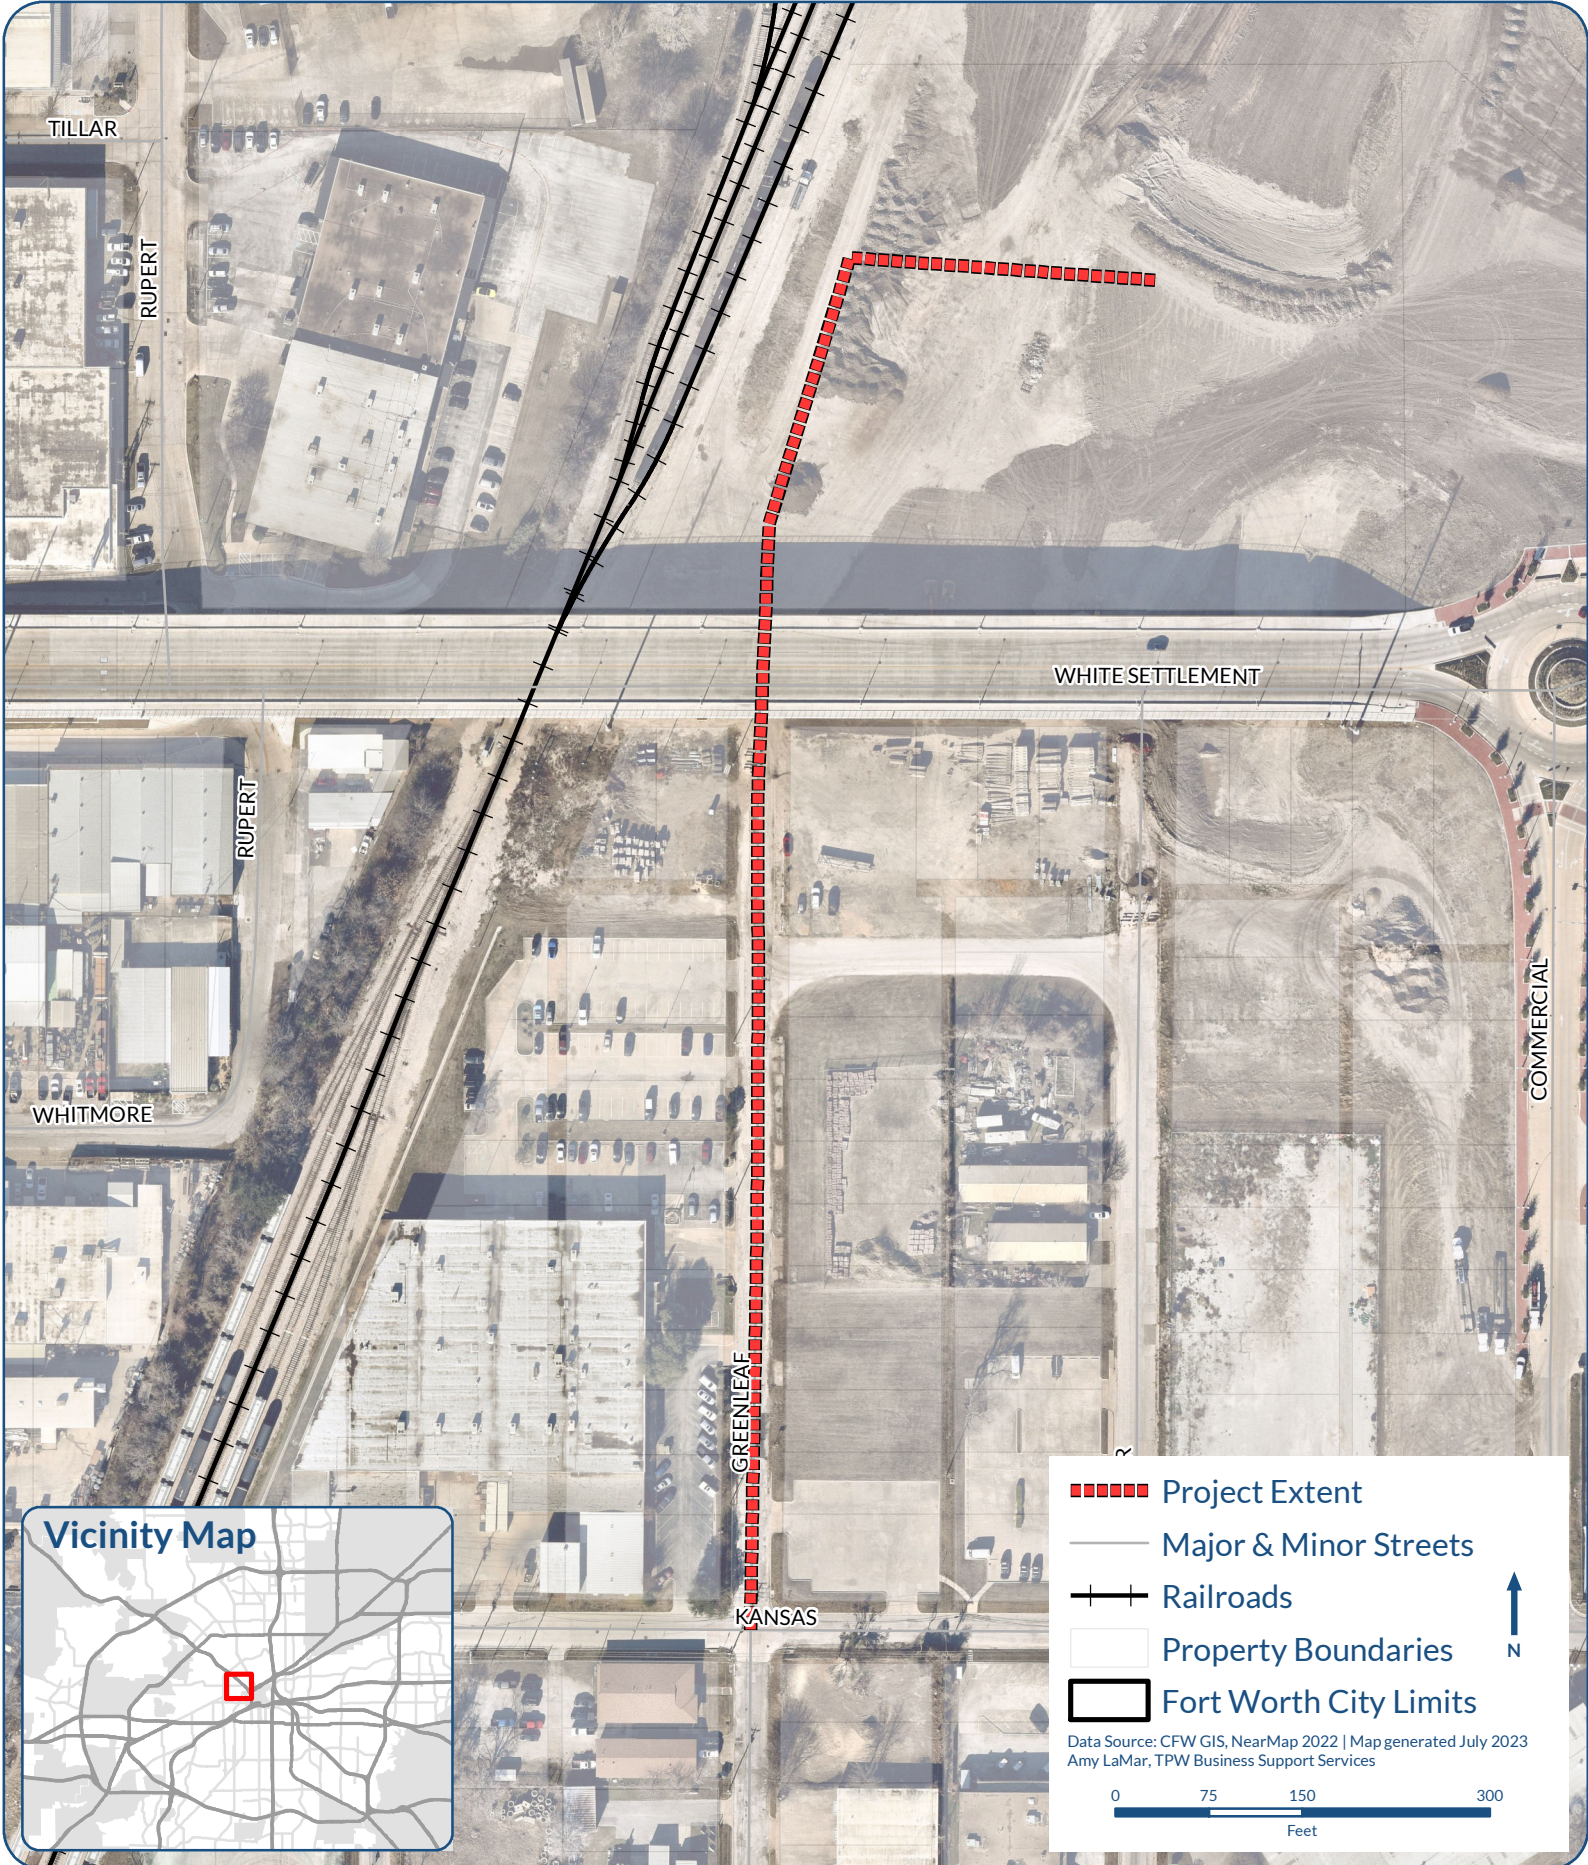

Mayor & Council Map | Greenleaf SUMP Transportation & Public Works | CPN 103260 (CD #9)

Vicinity Map