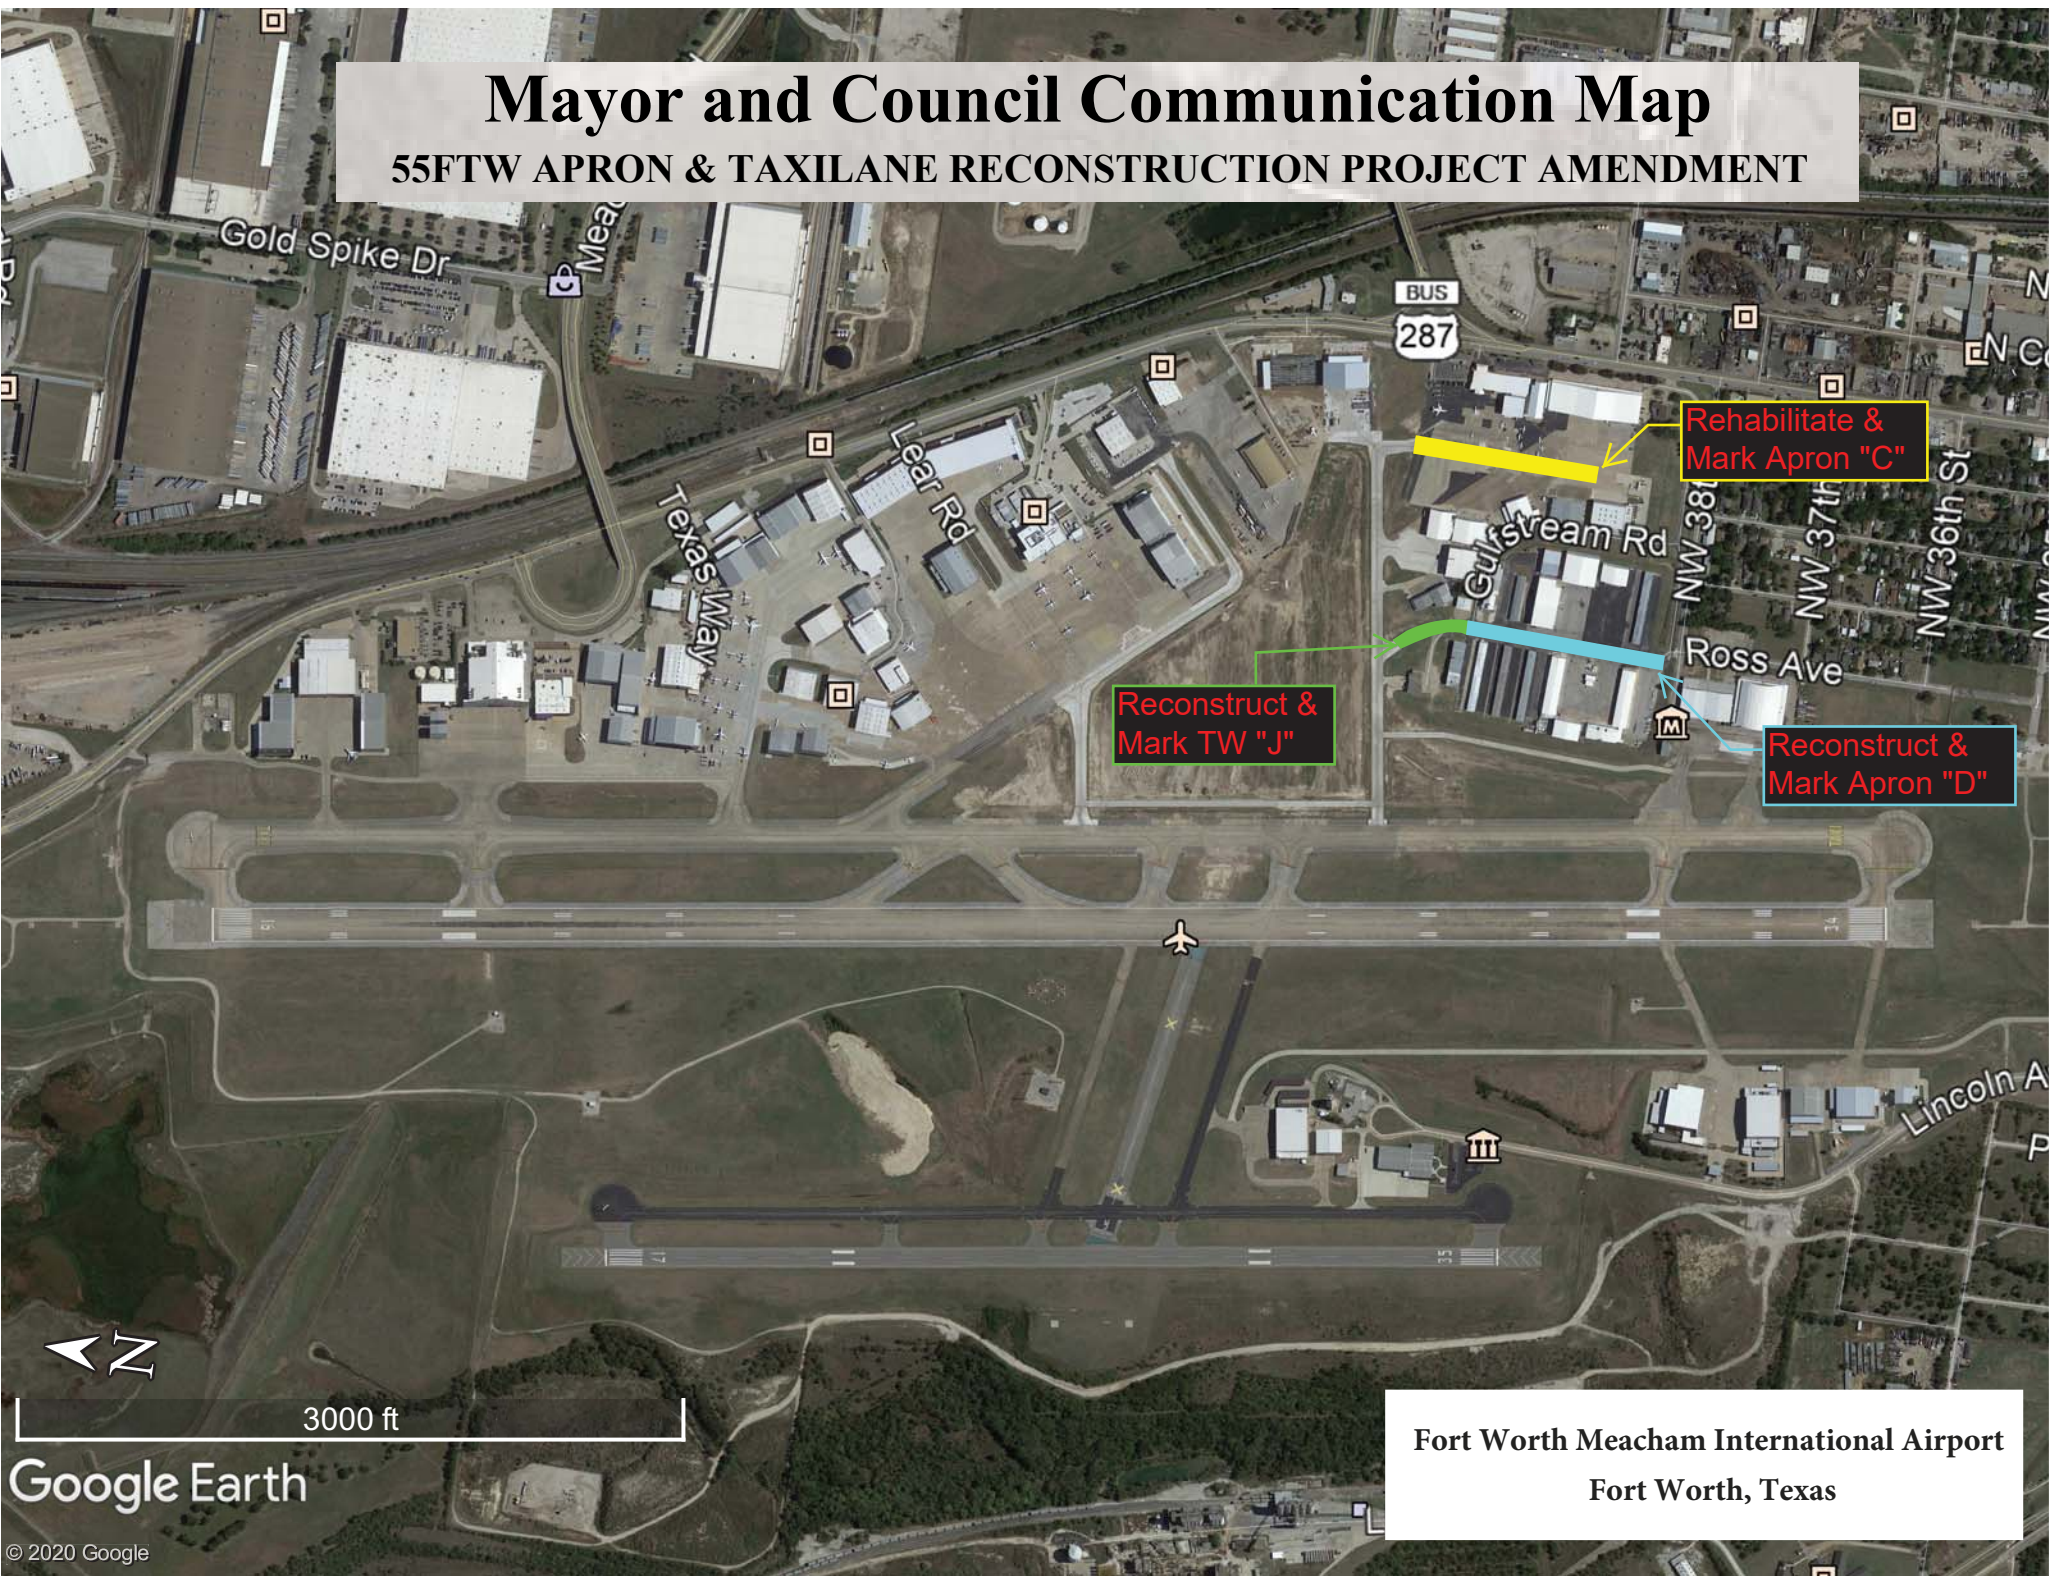

# Mayor and Council Communication Map

## 55FTW APRON & TAXILANE RECONSTRUCTION PROJECT AMENDMENT

Rehabilitate & Mark Apron "C"

Reconstruct & Mark TW "J"

Reconstruct & Mark Apron "D"

3000 ft

Google Earth

© 2020 Google

Fort Worth Meacham International Airport  
Fort Worth, Texas